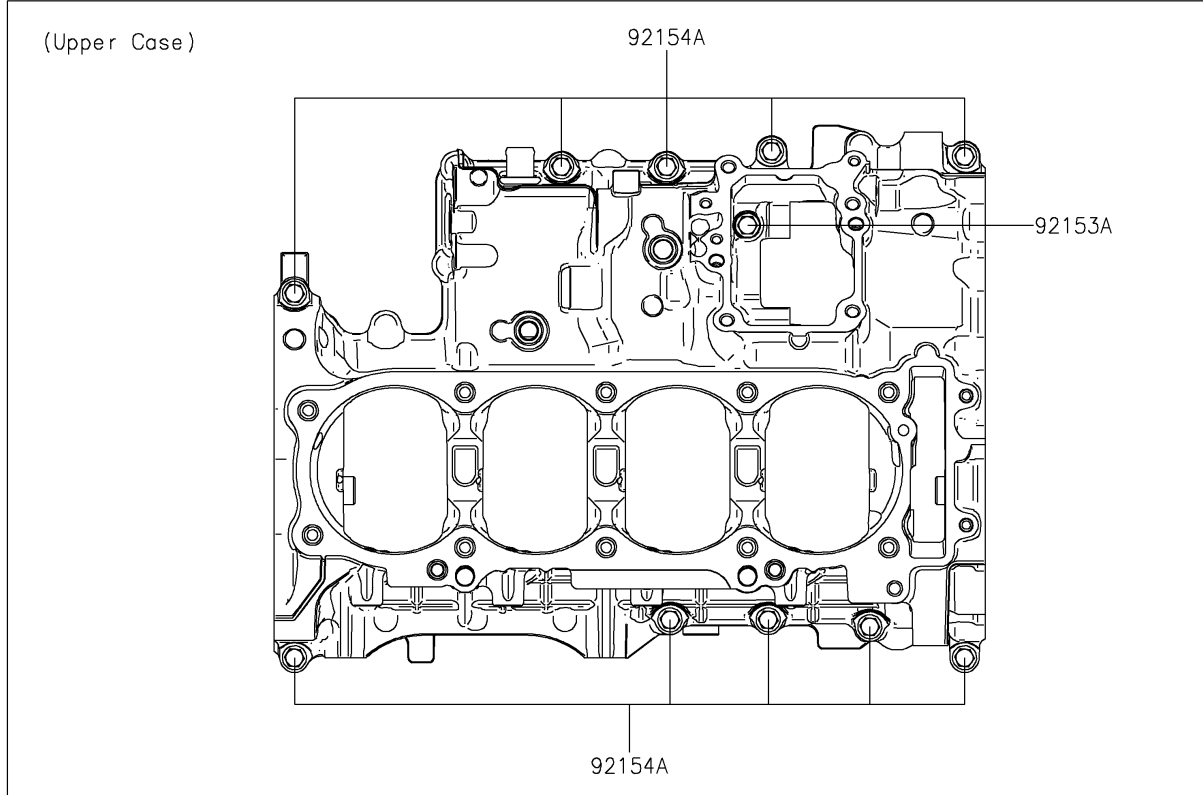

2026 RIDGE CREW

PARTS DIAGRAM

Crankcase Bolt Pattern

E1412

2026 RIDGE CREW

PARTS LIST

Crankcase Bolt Pattern

ITEM NAME	PART NUMBER	QUANTITY
BOLT,FLANGED,7X85 (Ref # 92153)	92153-1043	3
BOLT,FLANGED,7X60 (Ref # 92153A)	92153-1045	1
BOLT,FLANGED,10X100 (Ref # 92154)	92154-1446	10
BOLT,7X35 (Ref # 92154A)	92154-4472	17
WASHER,10.2X18.4X1.8 (Ref # 92200)	92200-0990	10