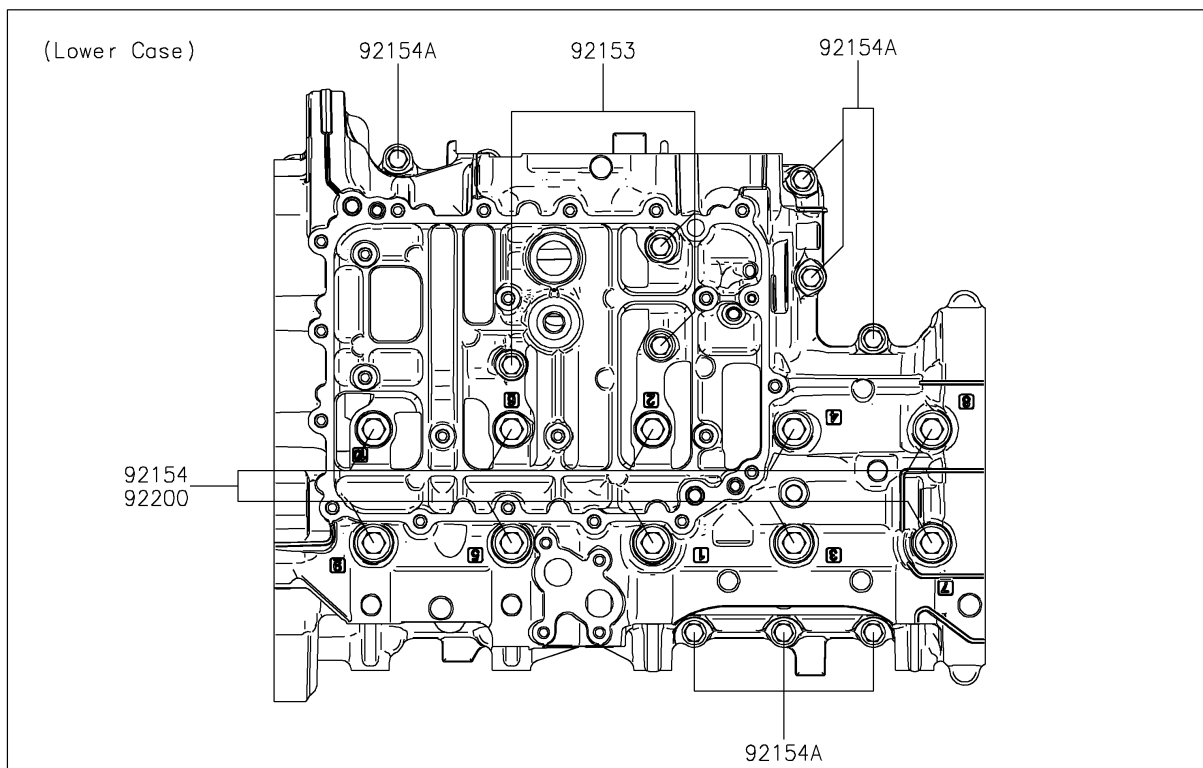

2026 RIDGE CREW

PARTS DIAGRAM

Crankcase Bolt Pattern

E1412

2026 RIDGE CREW

PARTS LIST

Crankcase Bolt Pattern

ITEM NAME	PART NUMBER	QUANTITY
BOLT,FLANGED,7X85 (Ref # 92153)	92153-1043	3
BOLT,FLANGED,7X60 (Ref # 92153A)	92153-1045	1
BOLT,FLANGED,10X100 (Ref # 92154)	92154-1446	10
BOLT,7X35 (Ref # 92154A)	92154-4472	17
WASHER,10.2X18.4X1.8 (Ref # 92200)	92200-0990	10