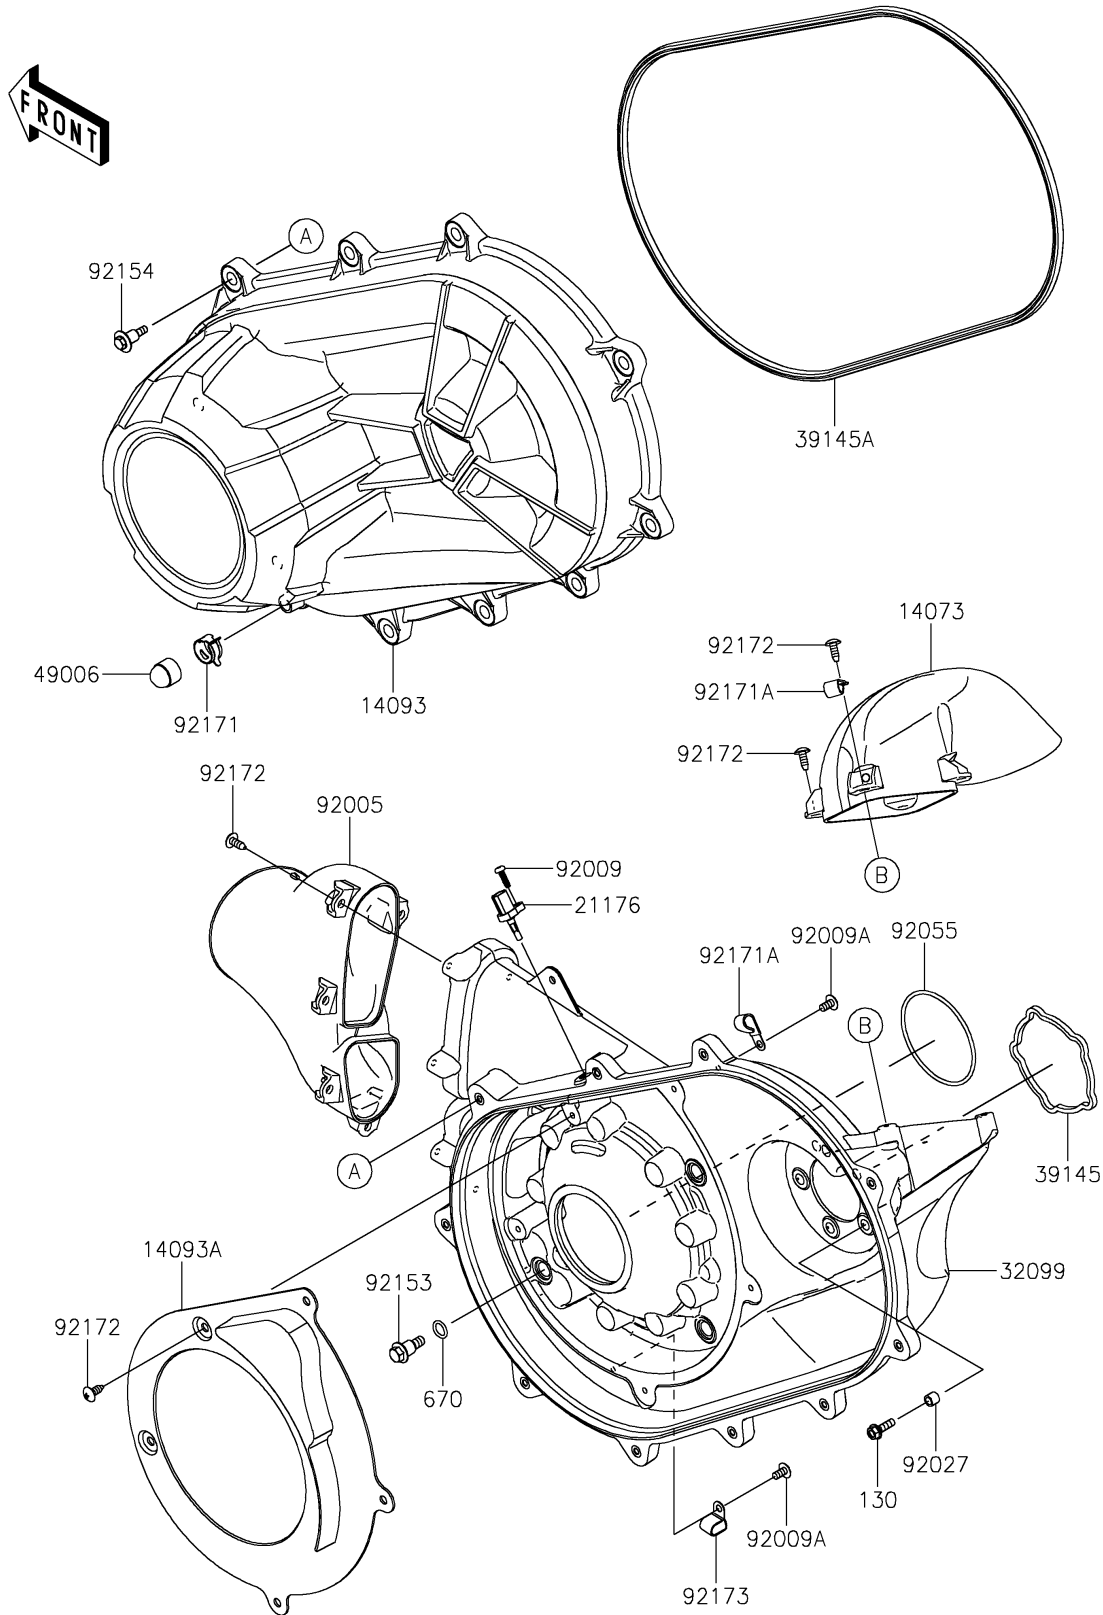

2026 RIDGE CREW

PARTS DIAGRAM

Converter Cover

E1393

2026 RIDGE CREW

PARTS LIST

Converter Cover

ITEM NAME

PART NUMBER

QUANTITY
