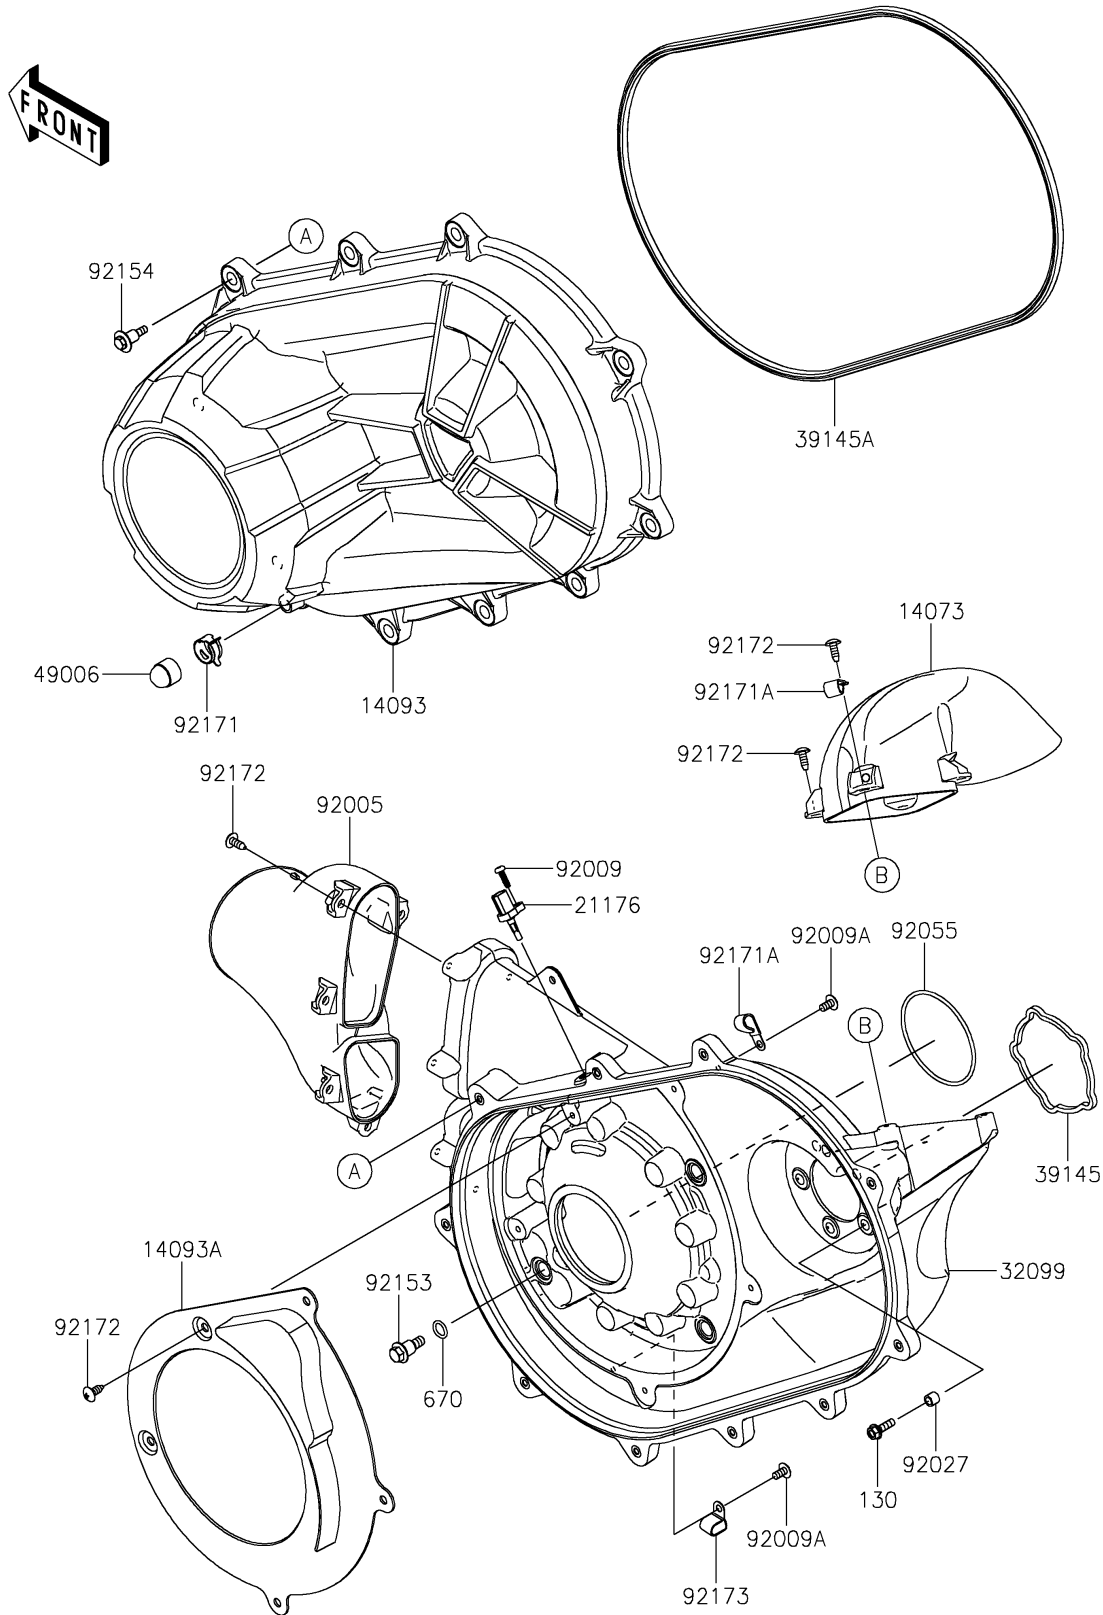

## PARTS DIAGRAM

### Converter Cover

E1393

## PARTS LIST

### Converter Cover

ITEM NAME	PART NUMBER	QUANTITY
DUCT,EXHAUST (Ref # 14073)	14073-1915	1
COVER,CVT (Ref # 14093)	14093-1453	1
COVER,AIR GUIDE (Ref # 14093A)	14093-1454	1
SENSOR,AIR TEMPERATURE (Ref # 21176)	21176-0048	1
CASE,CVT (Ref # 32099)	32099-0829	1
TRIM-SEAL (Ref # 39145)	39145-0714	1
TRIM-SEAL,CVT COVER (Ref # 39145A)	39145-0760	1
BOOT,DRAIN (Ref # 49006)	49006-3718	1
FITTING,INTAKE (Ref # 92005)	92005-1450	1
SCREW,TAPPING,5X16 (Ref # 92009)	92009-1264	1
SCREW,6X12 (Ref # 92009A)	92009-1480	2
COLLAR,6.8X10X8.5 (Ref # 92027)	92027-129	5
RING-O,84.4X3.1 (Ref # 92055)	92055-0916	1
BOLT,8X26.5 (Ref # 92153)	92153-0594	4
BOLT,CVT COVER (Ref # 92154)	92154-1522	10
CLAMP (Ref # 92171)	92171-0329	1
CLAMP (Ref # 92171A)	92171-0739	2
SCREW,6X16 (Ref # 92172)	92172-0284	14
CLAMP (Ref # 92173)	92173-2439	1
BOLT-FLANGED,6X20 (Ref # 130)	130BA0620	5
O RING,12MM (Ref # 670)	670D2012	4