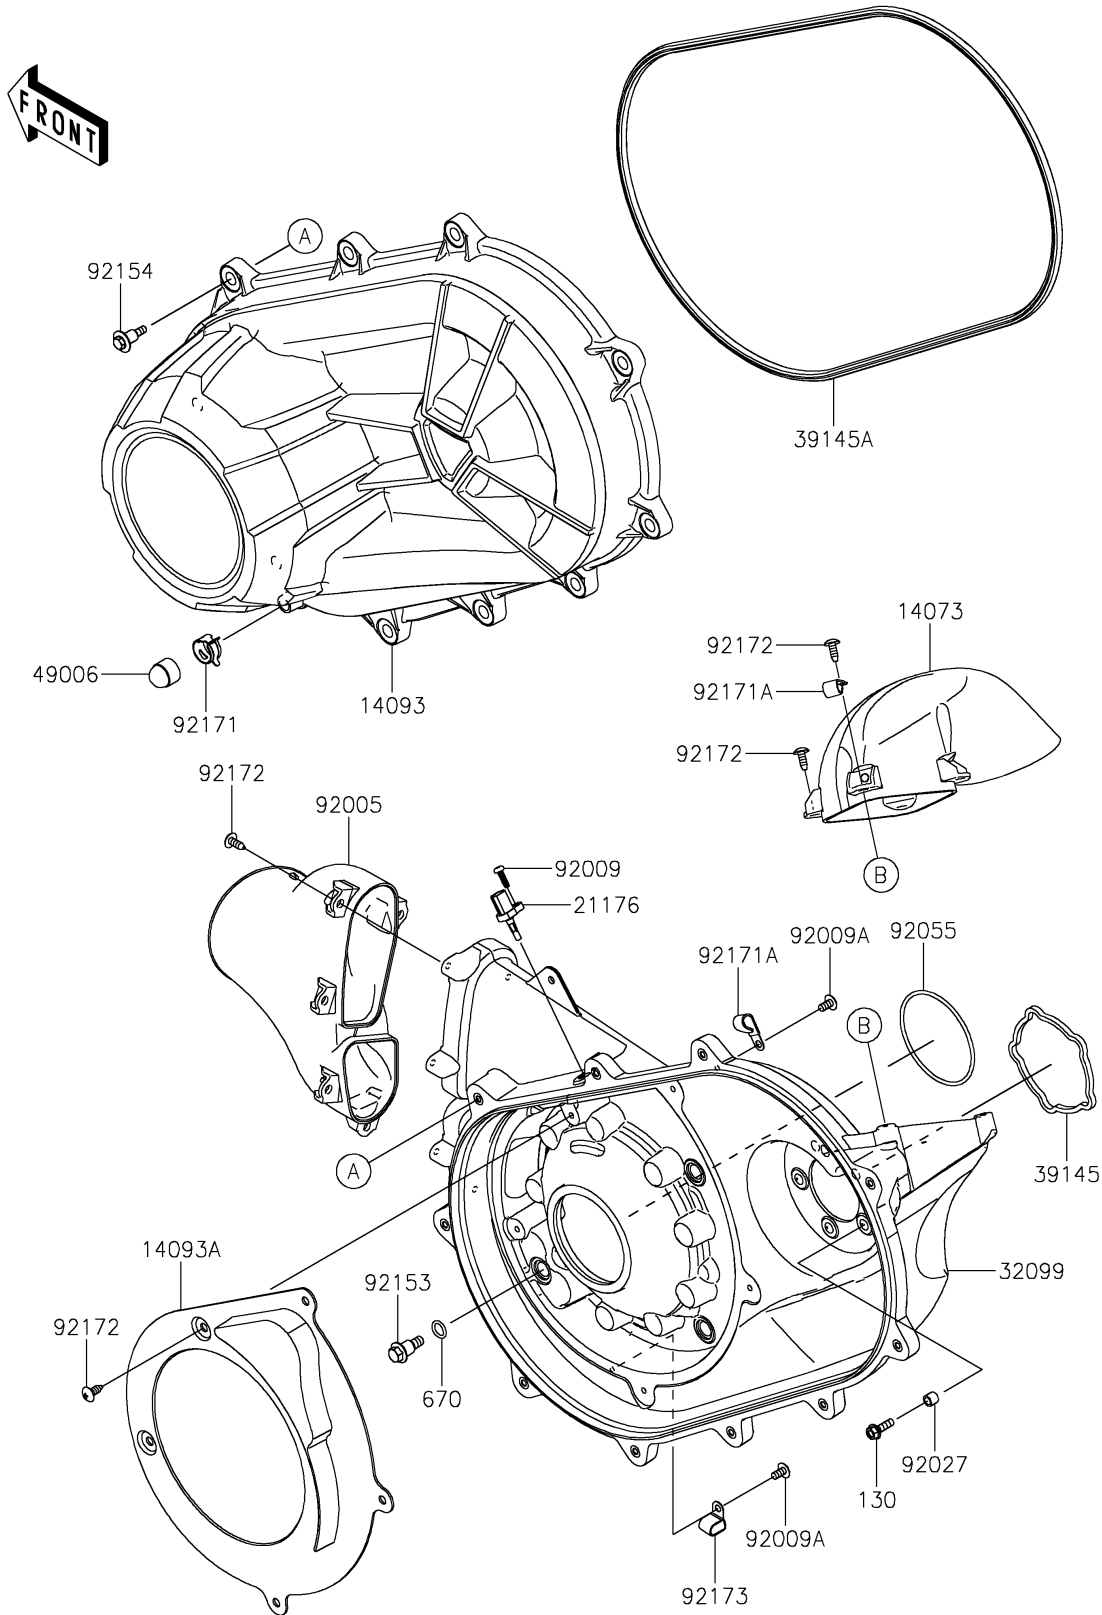

2026 RIDGE CREW

PARTS DIAGRAM

Converter Cover

E1393