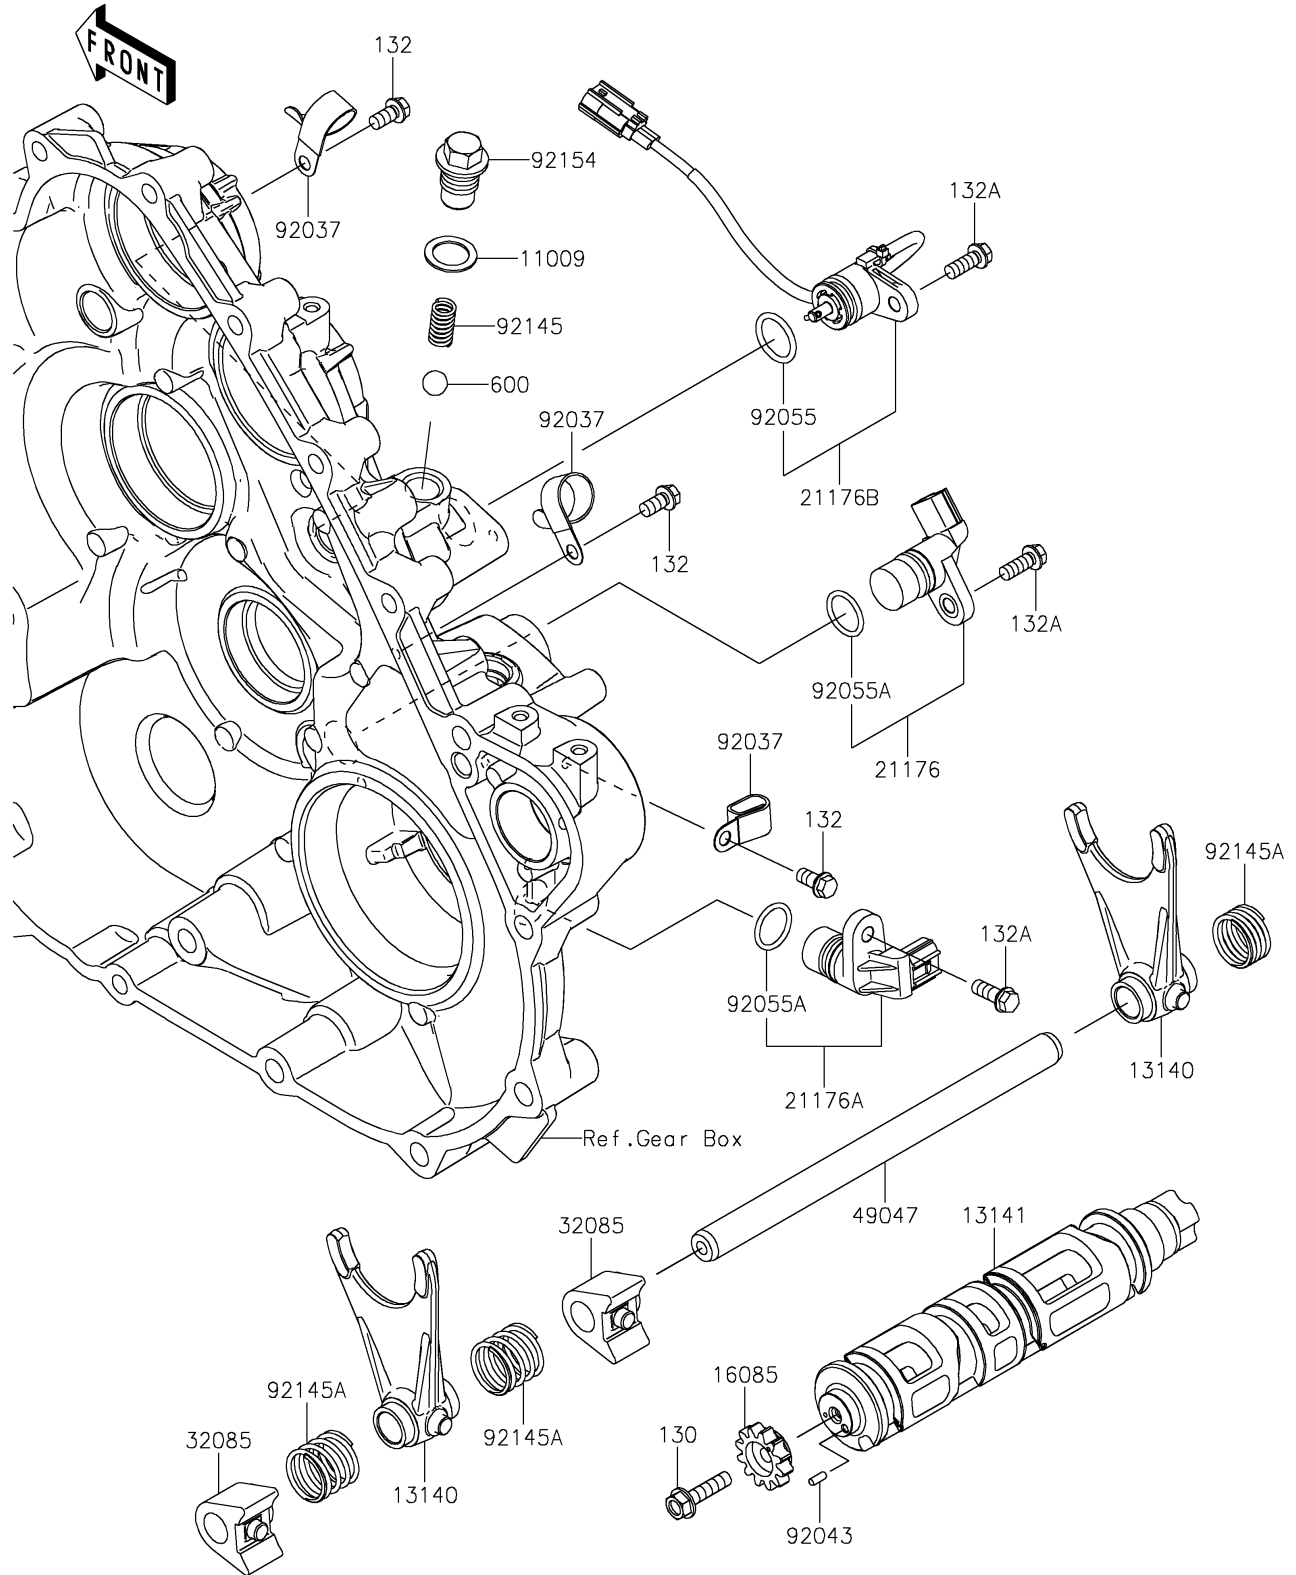

2026 RIDGE CREW

PARTS DIAGRAM

Gear Change Drum/Shift Fork(s)

E1362