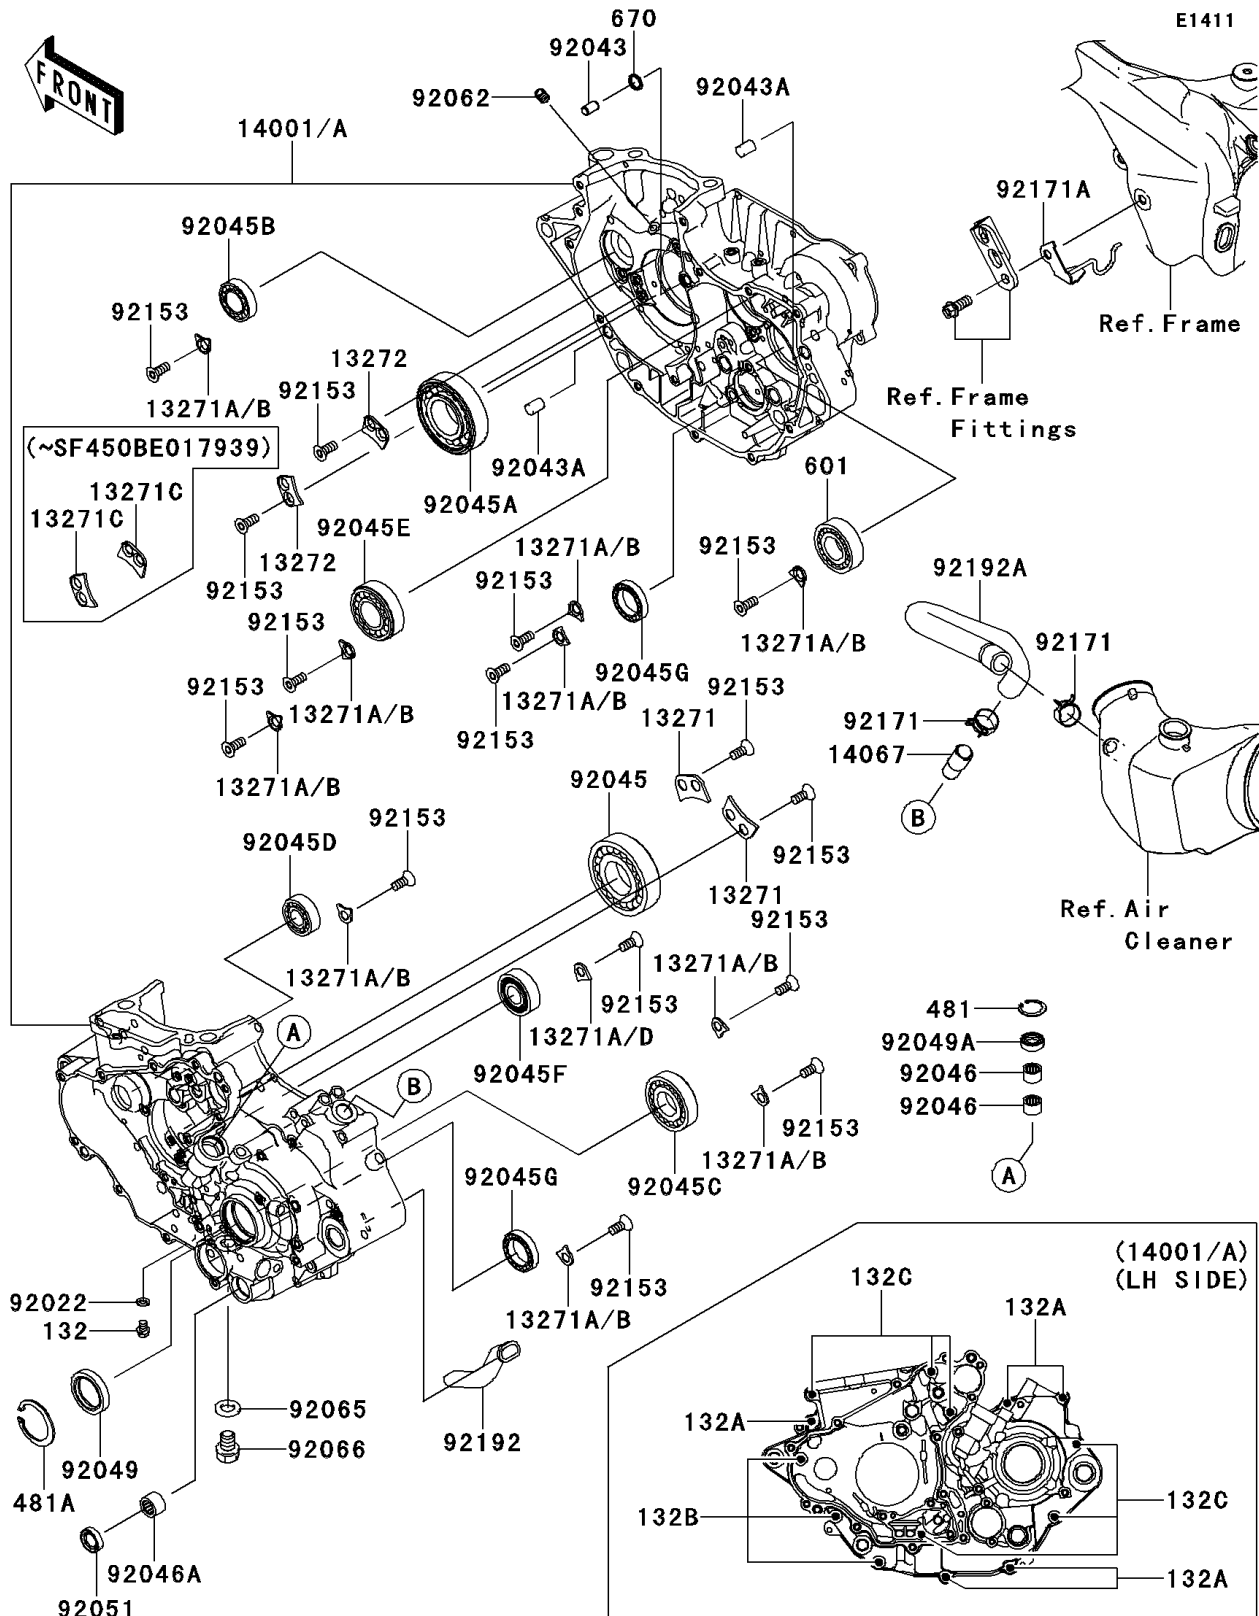

2010 KFX[®] 450R

PARTS DIAGRAM

Crankcase

2010 KFX[®] 450R

PARTS LIST

Crankcase

Kawasaki

Let the Good Times Roll[®]

ITEM NAME

PART NUMBER

QUANTITY
