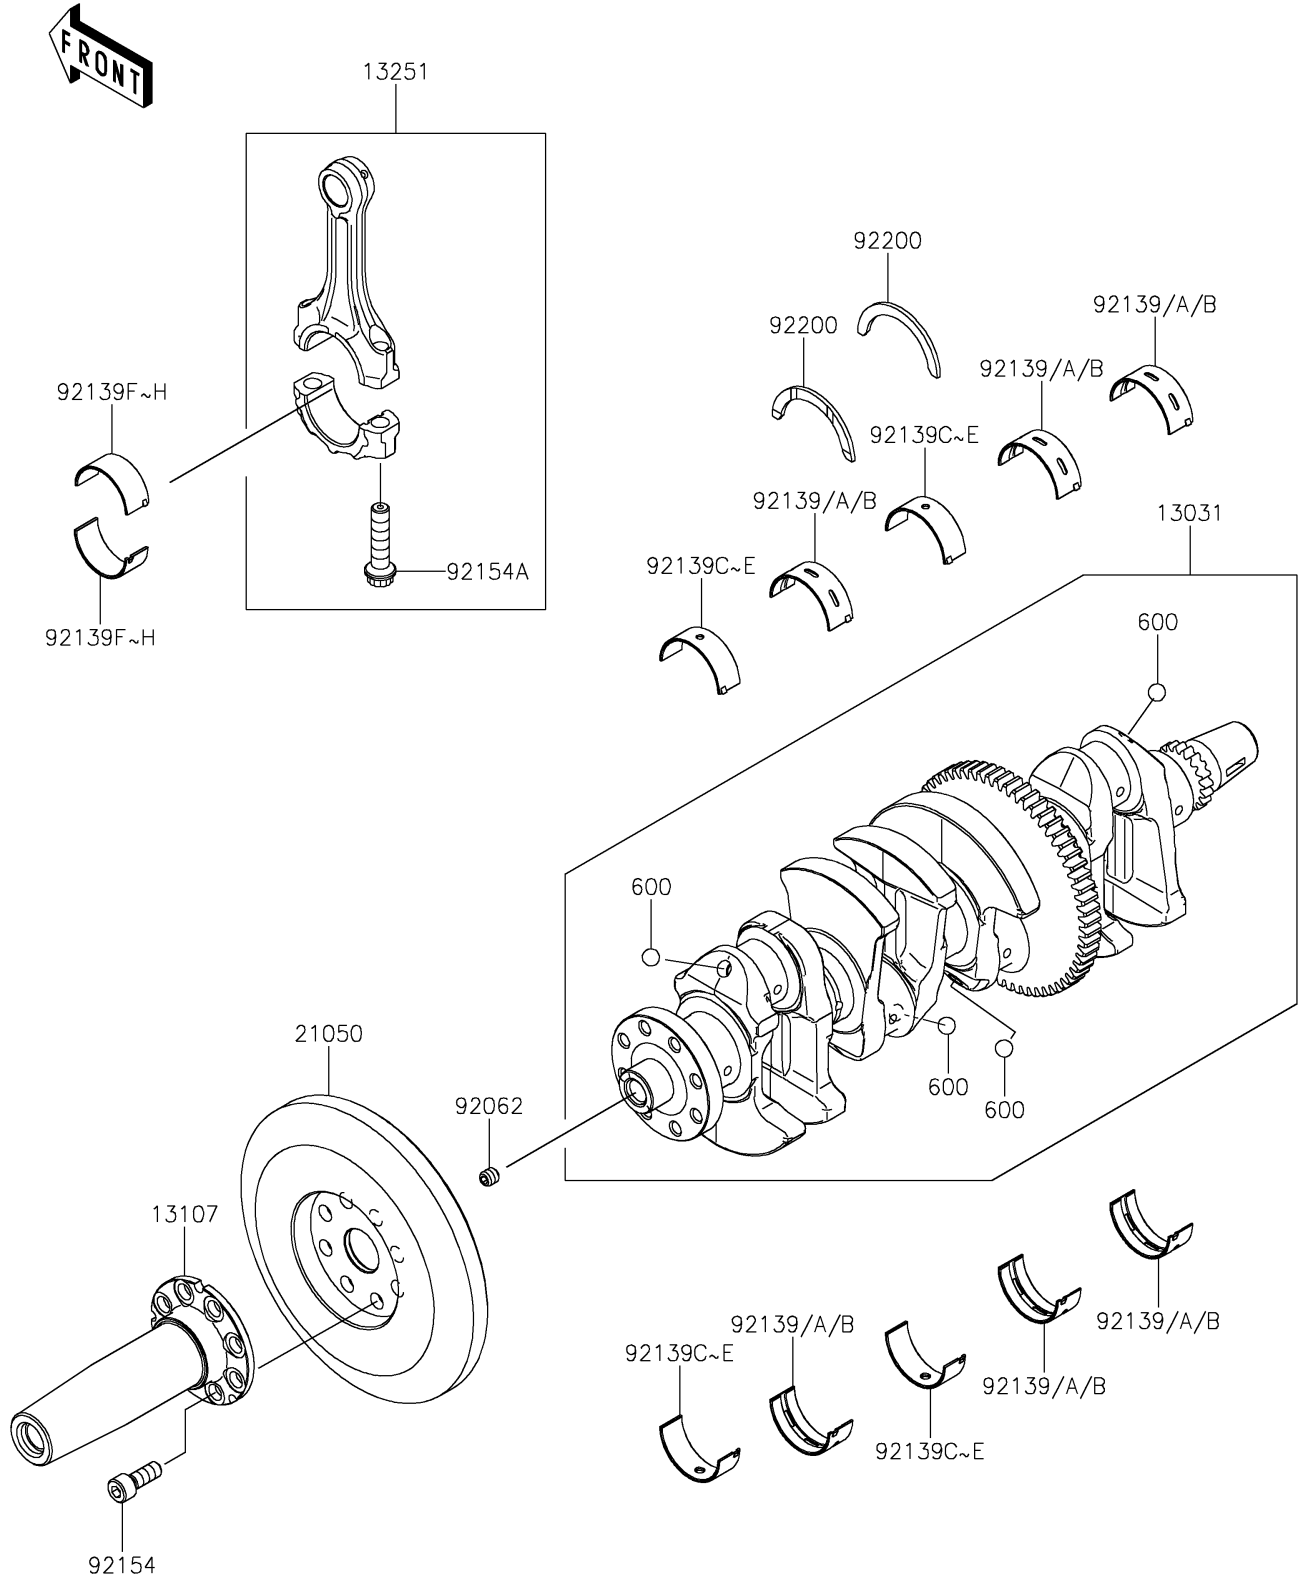

2026 RIDGE CREW

PARTS DIAGRAM

Crankshaft

E1321

2026 RIDGE CREW

PARTS LIST

Crankshaft

ITEM NAME

PART NUMBER

QUANTITY
