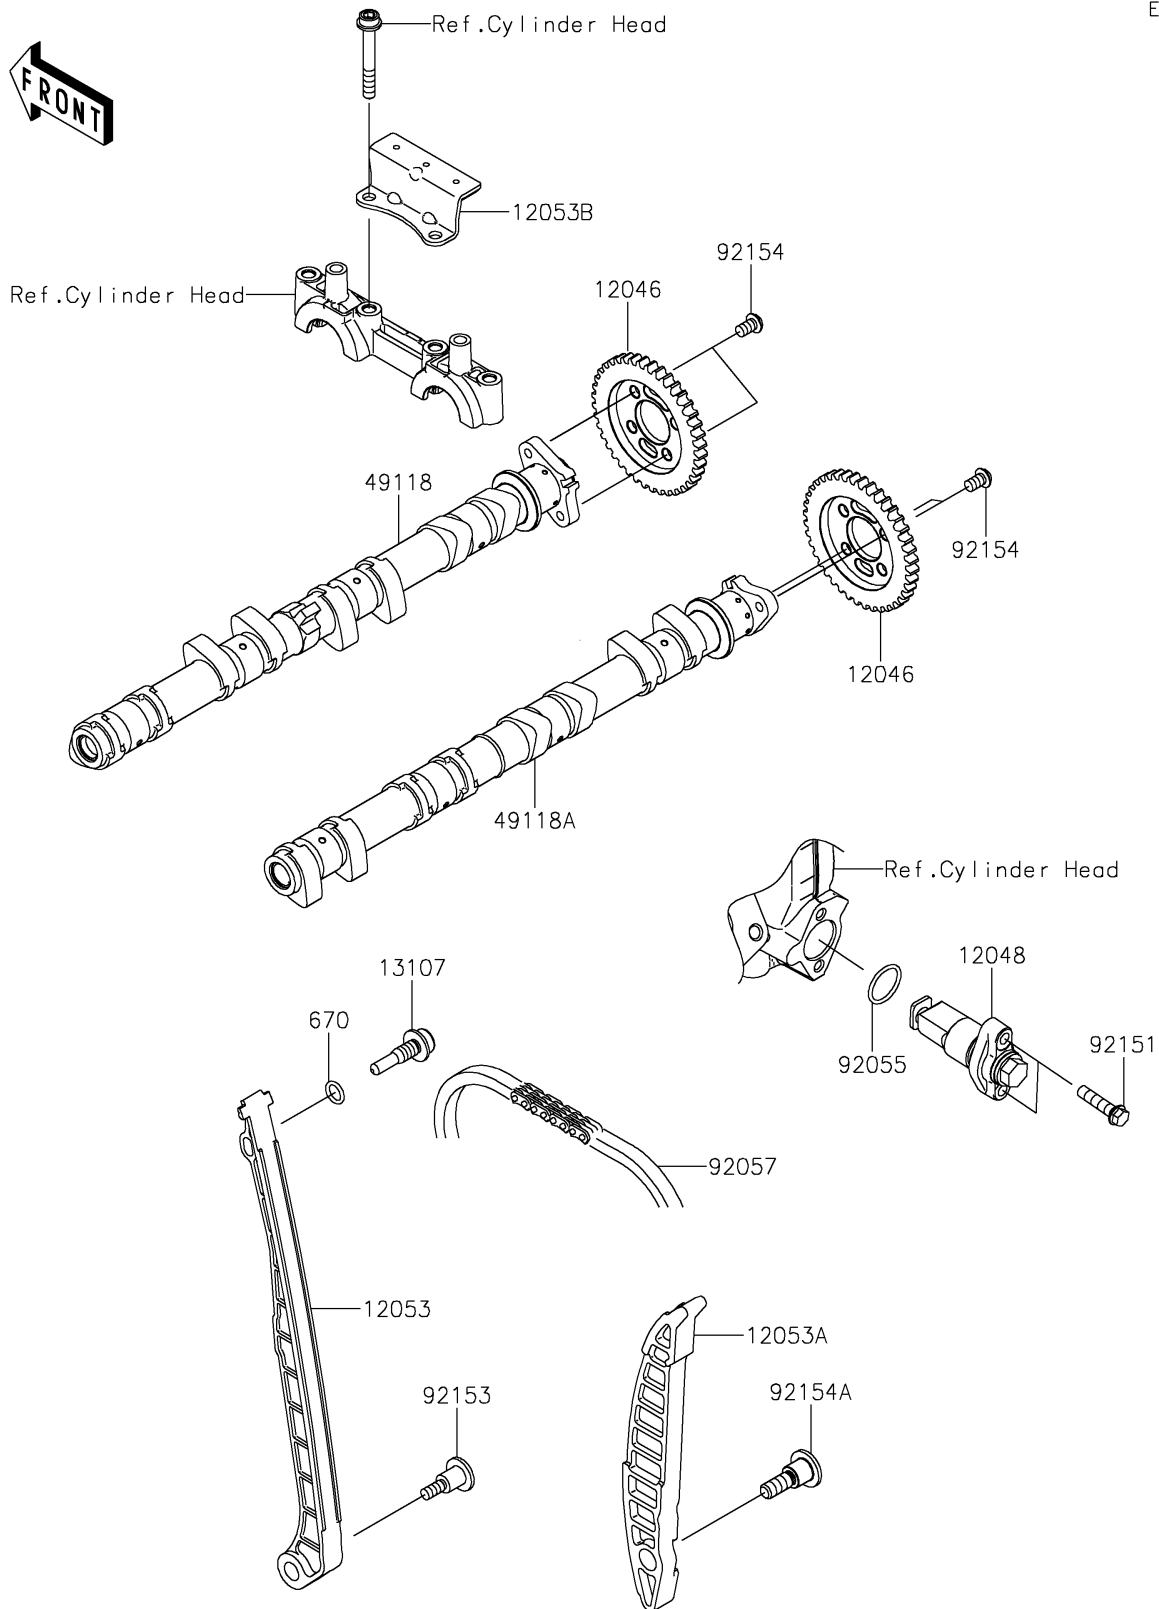

2026 RIDGE® CREW

PARTS DIAGRAM

Camshaft(s)/Tensioner

E1230

2026 RIDGE® CREW

PARTS LIST

Camshaft(s)/Tensioner

ITEM NAME

PART NUMBER

QUANTITY
