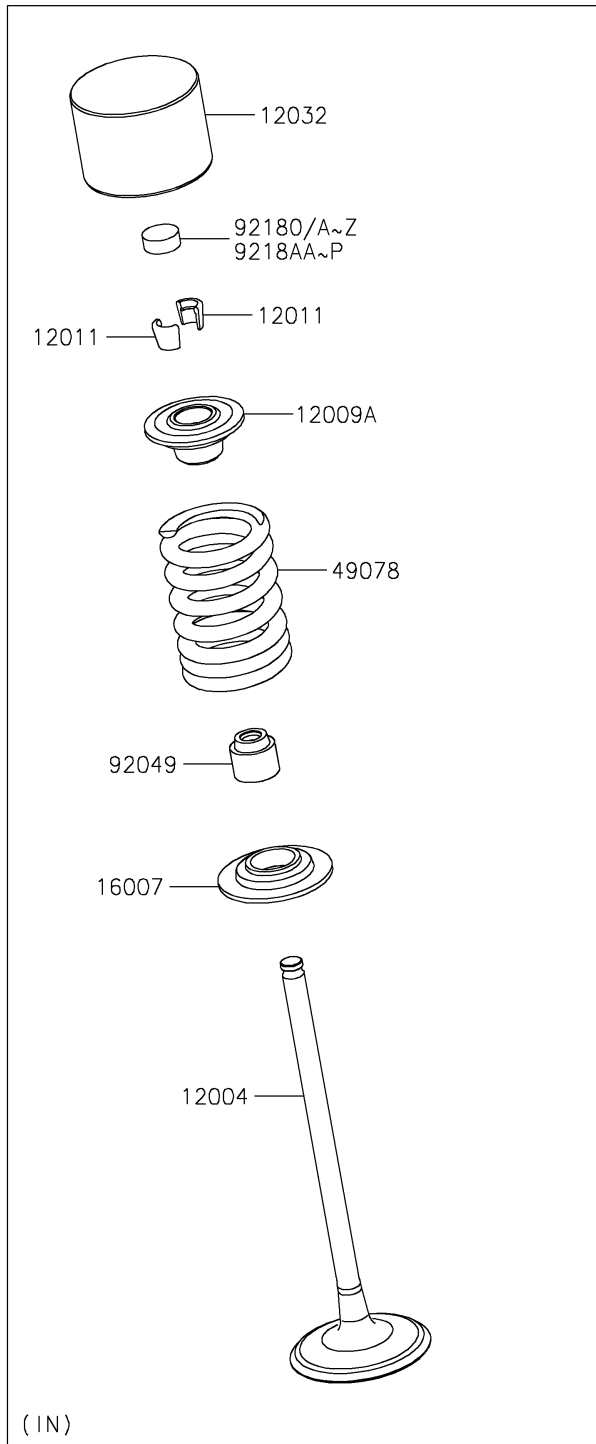

2026 RIDGE® CREW

PARTS DIAGRAM

Valve(s)

E1210

2026 RIDGE® CREW

PARTS LIST

Valve(s)

ITEM NAME

PART NUMBER

QUANTITY
