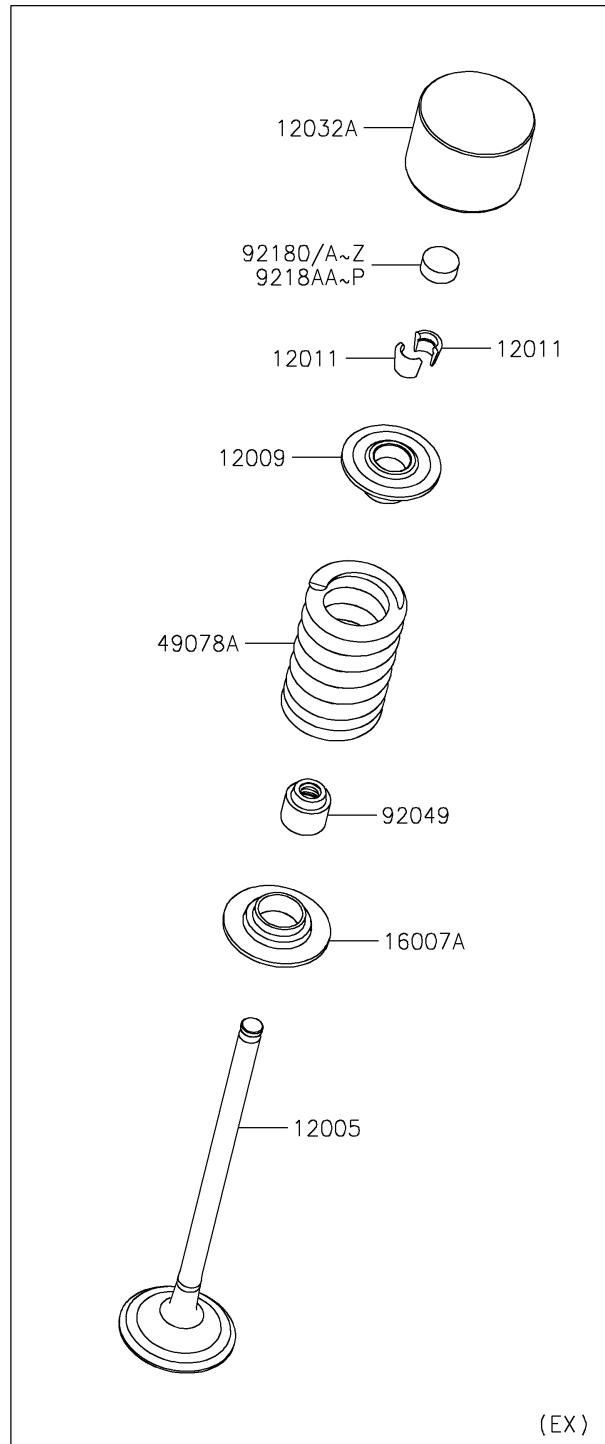

2026 RIDGE® CREW

PARTS DIAGRAM

Valve(s)

E1210

2026 RIDGE® CREW

PARTS LIST

Valve(s)

ITEM NAME

PART NUMBER

QUANTITY
