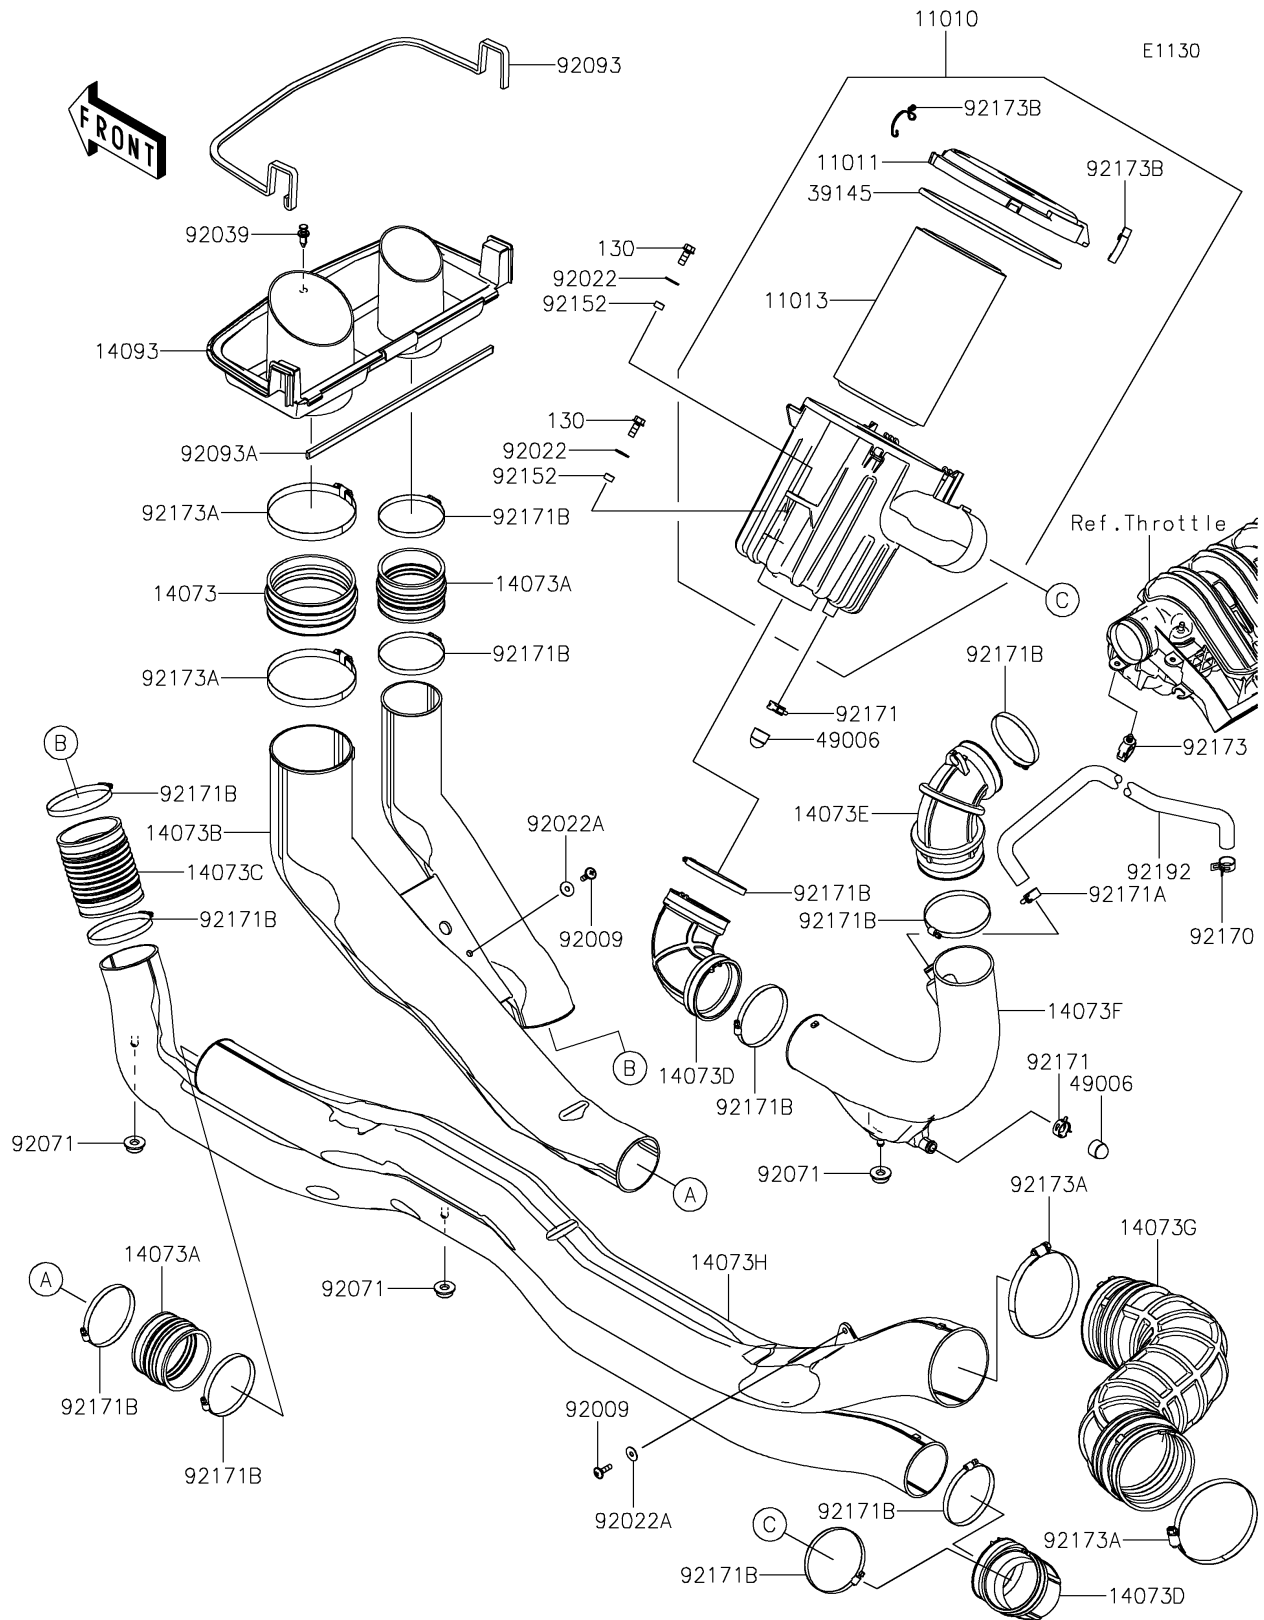

2026 RIDGE CREW

PARTS DIAGRAM

Air Cleaner

2026 RIDGE CREW

PARTS LIST

Air Cleaner

ITEM NAME	PART NUMBER	QUANTITY
FILTER-ASSY-AIR (Ref # 11010)	11010-1850	1
CASE-AIR FILTER,UPP (Ref # 11011)	11011-0977	1
ELEMENT-AIR FILTER (Ref # 11013)	11013-0782	1
DUCT (Ref # 14073)	14073-0909	1
DUCT,A/F CASE (Ref # 14073A)	14073-0923	2
DUCT,CVT FR (Ref # 14073B)	14073-1906	1
DUCT,CVT CNT (Ref # 14073C)	14073-1908	1
DUCT,A/C BOX (Ref # 14073D)	14073-1912	2
DUCT,THROTTLE (Ref # 14073E)	14073-1913	1
DUCT,CHAMBER (Ref # 14073F)	14073-1922	1
DUCT,CVT INTAKE (Ref # 14073G)	14073-1951	1
DUCT,CVT RR (Ref # 14073H)	14073-1969	1
COVER,INTAKE (Ref # 14093)	14093-1446	1
TRIM-SEAL (Ref # 39145)	39145-0762	1
BOOT,DRAIN (Ref # 49006)	49006-3718	2
SCREW,6X22 (Ref # 92009)	92009-1441	2
WASHER,8.5X20X1.6 (Ref # 92022)	92022-1561	2
WASHER,PLAIN,6.5X20X1 (Ref # 92022A)	92022-165	2
RIVET (Ref # 92039)	92039-0776	1
GROMMET (Ref # 92071)	92071-0829	3
SEAL (Ref # 92093)	92093-0792	1
SEAL (Ref # 92093A)	92093-0793	1
COLLAR,8.8X12.3X6.9 (Ref # 92152)	92152-1853	2
CLAMP (Ref # 92170)	92170-1060	1
CLAMP (Ref # 92171)	92171-0329	2
CLAMP (Ref # 92171A)	92171-1277	1
CLAMP (Ref # 92171B)	92171-1383	12
CLAMP (Ref # 92173)	92173-0861	1
CLAMP,130MM (Ref # 92173A)	92173-1938	4

2026 RIDGE CREW

PARTS LIST

Air Cleaner

ITEM NAME	PART NUMBER	QUANTITY
CLAMP,AIR FILTER CASE (Ref # 92173B)	92173-2023	2
TUBE,BREATHER (Ref # 92192)	92192-2651	1
BOLT-FLANGED,8X20 (Ref # 130)	130BA0820	2