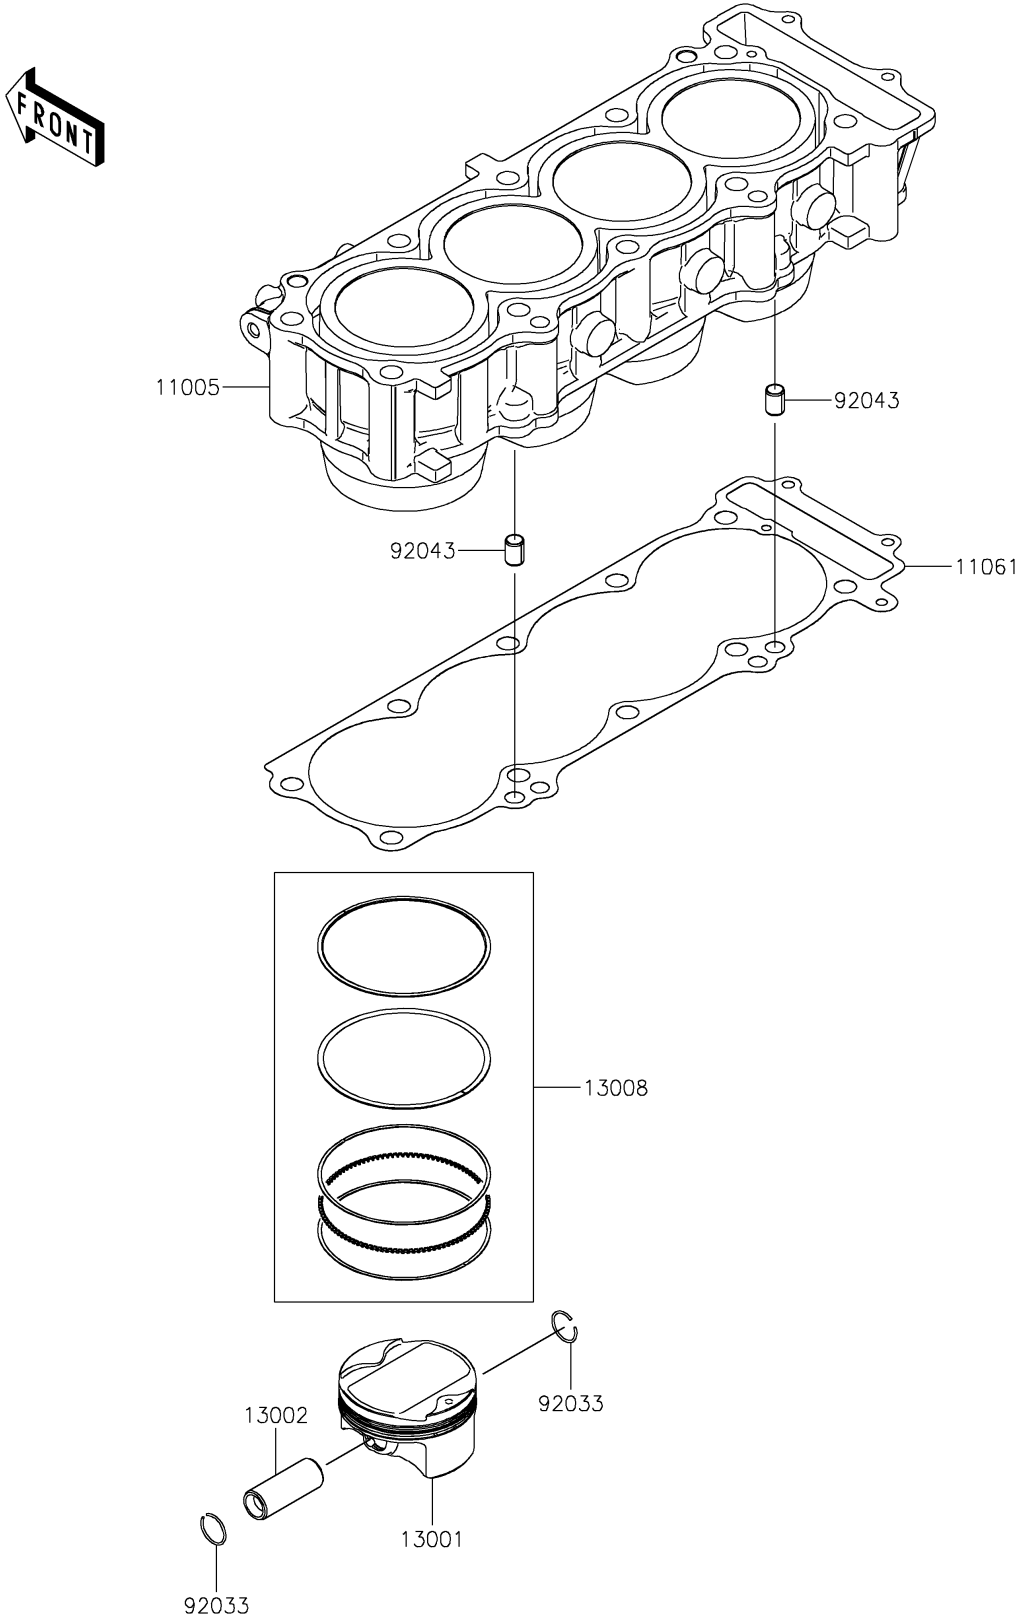

2026 RIDGE CREW

PARTS DIAGRAM

Cylinder/Piston(s)

E1120

2026 RIDGE CREW

PARTS LIST

Cylinder/Piston(s)

ITEM NAME	PART NUMBER	QUANTITY
CYLINDER-ENGINE (Ref # 11005)	11005-0733	1
GASKET,CYLINDER BASE (Ref # 11061)	11061-1482	1
PISTON-ENGINE (Ref # 13001)	13001-0843	4
PIN-PISTON (Ref # 13002)	13002-0733	4
RING-SET-PISTON (Ref # 13008)	13008-0571	4
RING-SNAP (Ref # 92033)	92033-1054	8
PIN,8.2X10X14 (Ref # 92043)	92043-1264	2