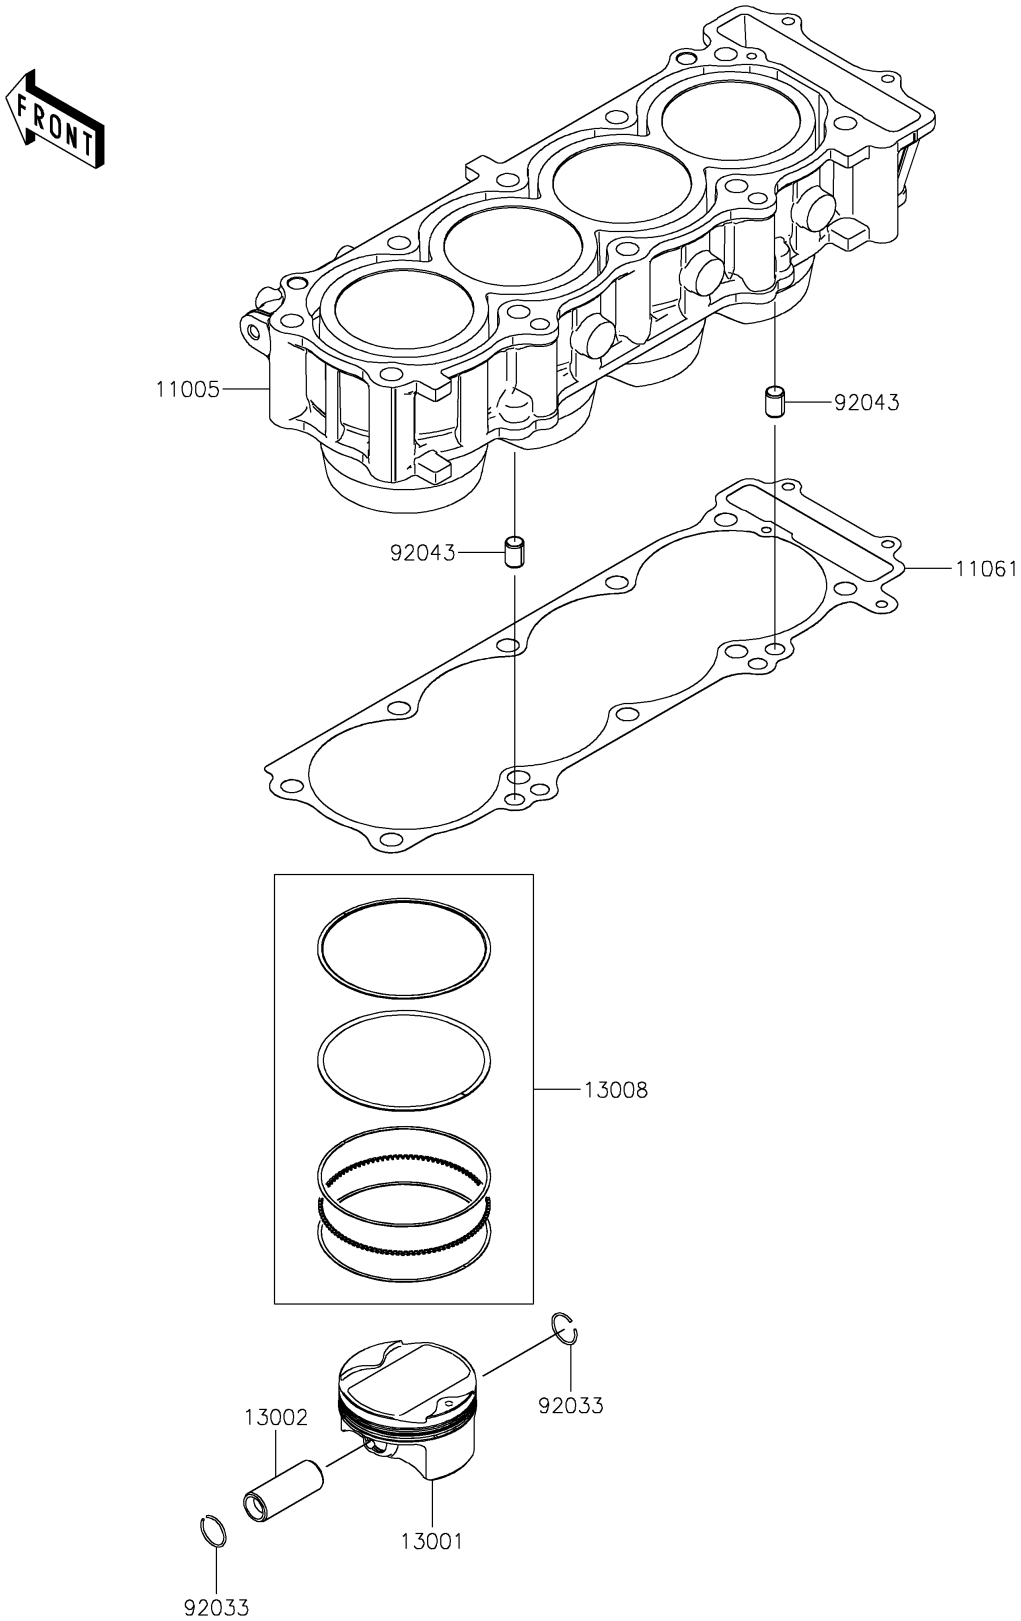

## PARTS DIAGRAM

### Cylinder/Piston(s)

E1120

## PARTS LIST

### Cylinder/Piston(s)

ITEM NAME	PART NUMBER	QUANTITY
CYLINDER-ENGINE (Ref # 11005)	11005-0733	1
GASKET,CYLINDER BASE (Ref # 11061)	11061-1482	1
PISTON-ENGINE (Ref # 13001)	13001-0843	4
PIN-PISTON (Ref # 13002)	13002-0733	4
RING-SET-PISTON (Ref # 13008)	13008-0571	4
RING-SNAP (Ref # 92033)	92033-1054	8
PIN,8.2X10X14 (Ref # 92043)	92043-1264	2