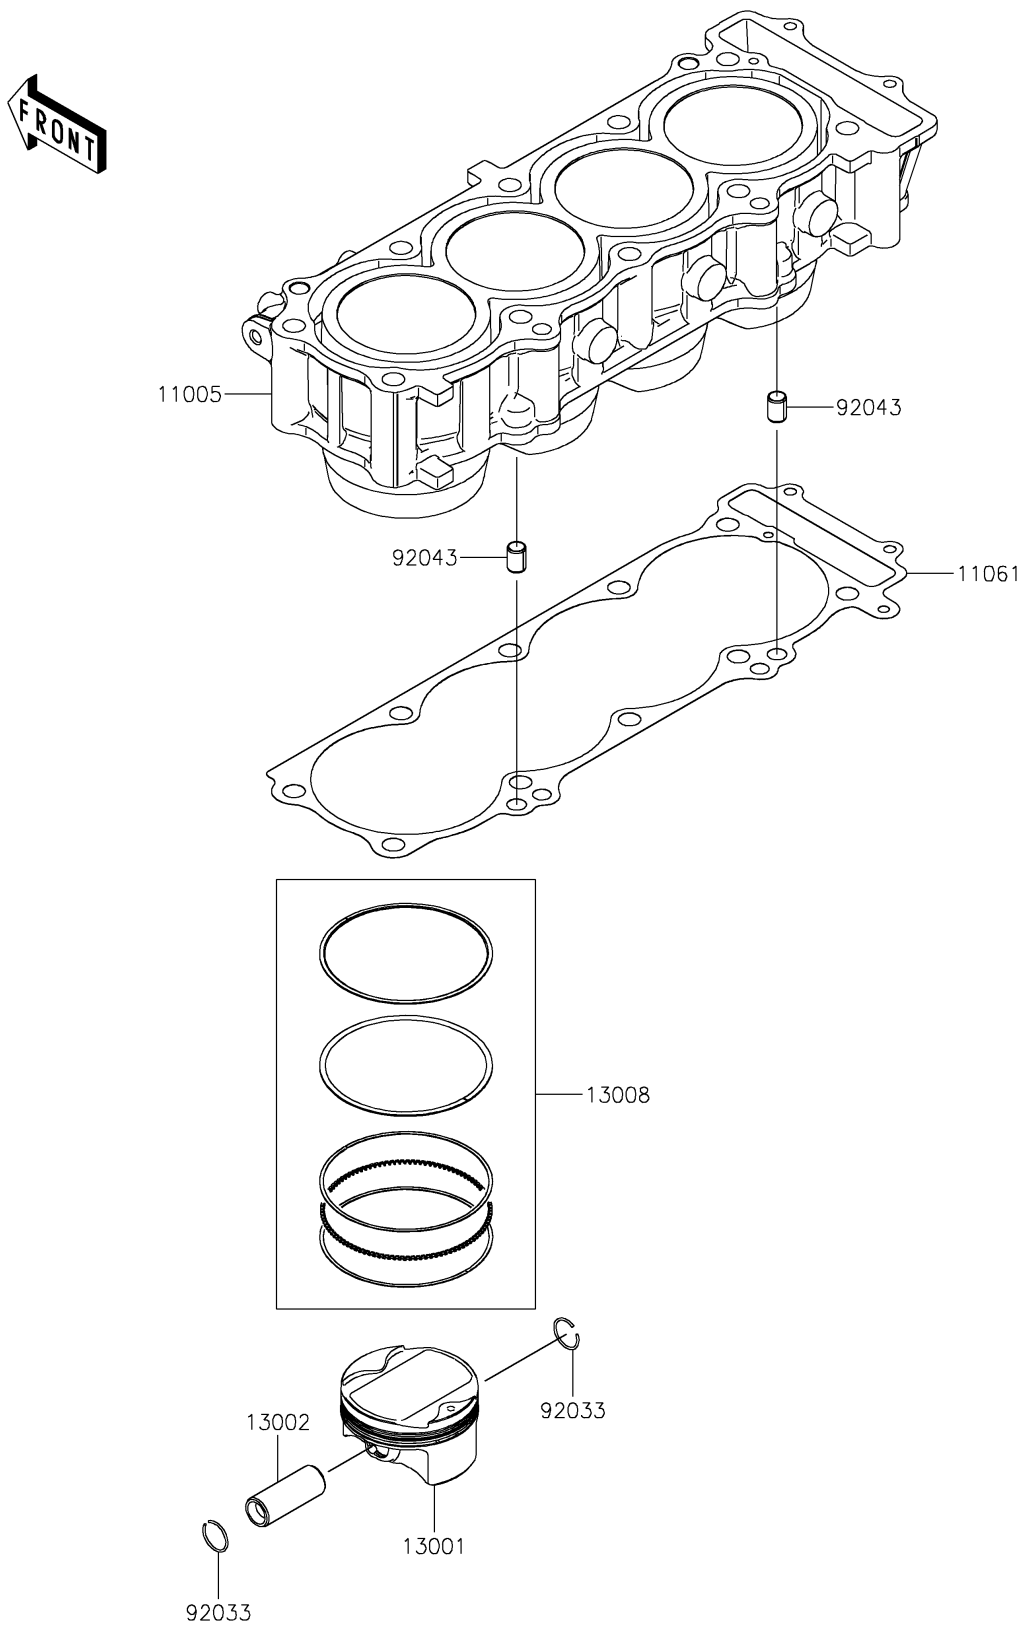

2026 RIDGE CREW

PARTS DIAGRAM

Cylinder/Piston(s)

Kawasaki

Let the Good Times Roll®

E1120

2026 RIDGE CREW

PARTS LIST

Cylinder/Piston(s)

ITEM NAME	PART NUMBER	QUANTITY
CYLINDER-ENGINE (Ref # 11005)	11005-0733	1
GASKET,CYLINDER BASE (Ref # 11061)	11061-1482	1
PISTON-ENGINE (Ref # 13001)	13001-0843	4
PIN-PISTON (Ref # 13002)	13002-0733	4
RING-SET-PISTON (Ref # 13008)	13008-0571	4
RING-SNAP (Ref # 92033)	92033-1054	8
PIN,8.2X10X14 (Ref # 92043)	92043-1264	2