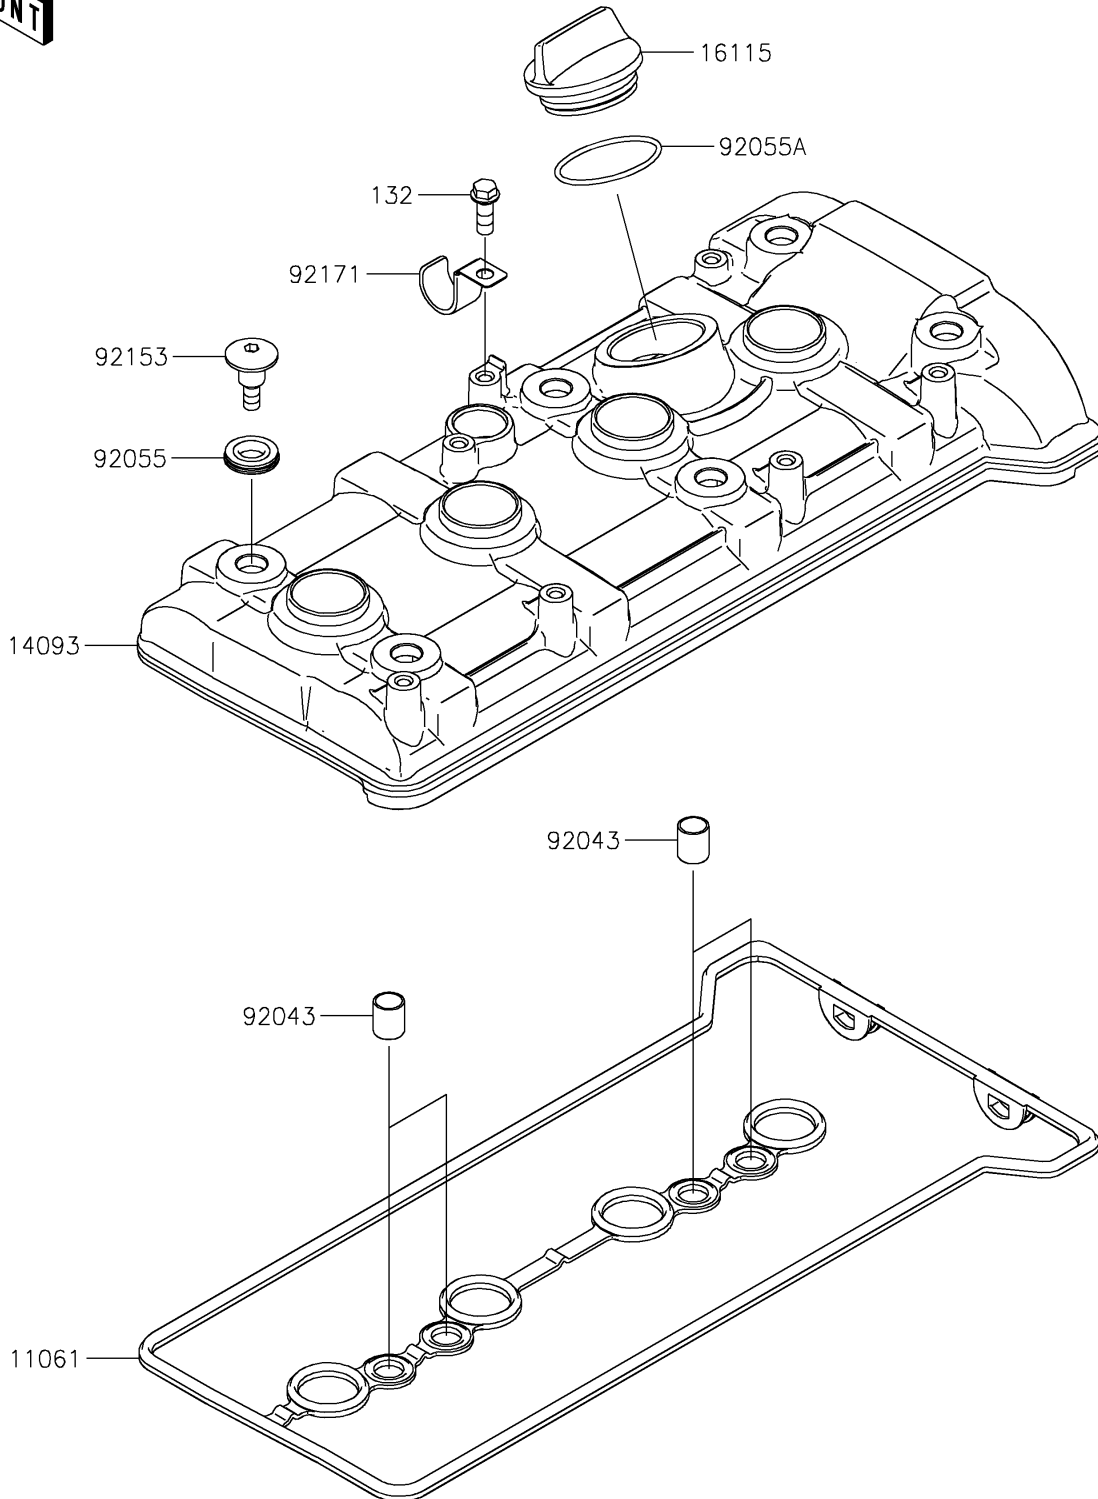

2026 RIDGE CREW

PARTS DIAGRAM

Cylinder Head Cover

E1112

2026 RIDGE CREW

PARTS LIST

Cylinder Head Cover

ITEM NAME	PART NUMBER	QUANTITY
GASKET,HEAD COVER (Ref # 11061)	11061-1465	1
COVER,HEAD (Ref # 14093)	14093-1433	1
CAP-OIL FILLER (Ref # 16115)	16115-1064	1
PIN,10.1X12X14 (Ref # 92043)	92043-4009	4
RING-O (Ref # 92055)	92055-0187	6
RING-O,38X1.9 (Ref # 92055A)	92055-1295	1
BOLT,SOCKET,6X22.5 (Ref # 92153)	92153-1779	6
CLAMP,L=60 (Ref # 92171)	92171-0652	1
BOLT-FLANGED-SMALL,6X16 (Ref # 132)	132BA0616	1