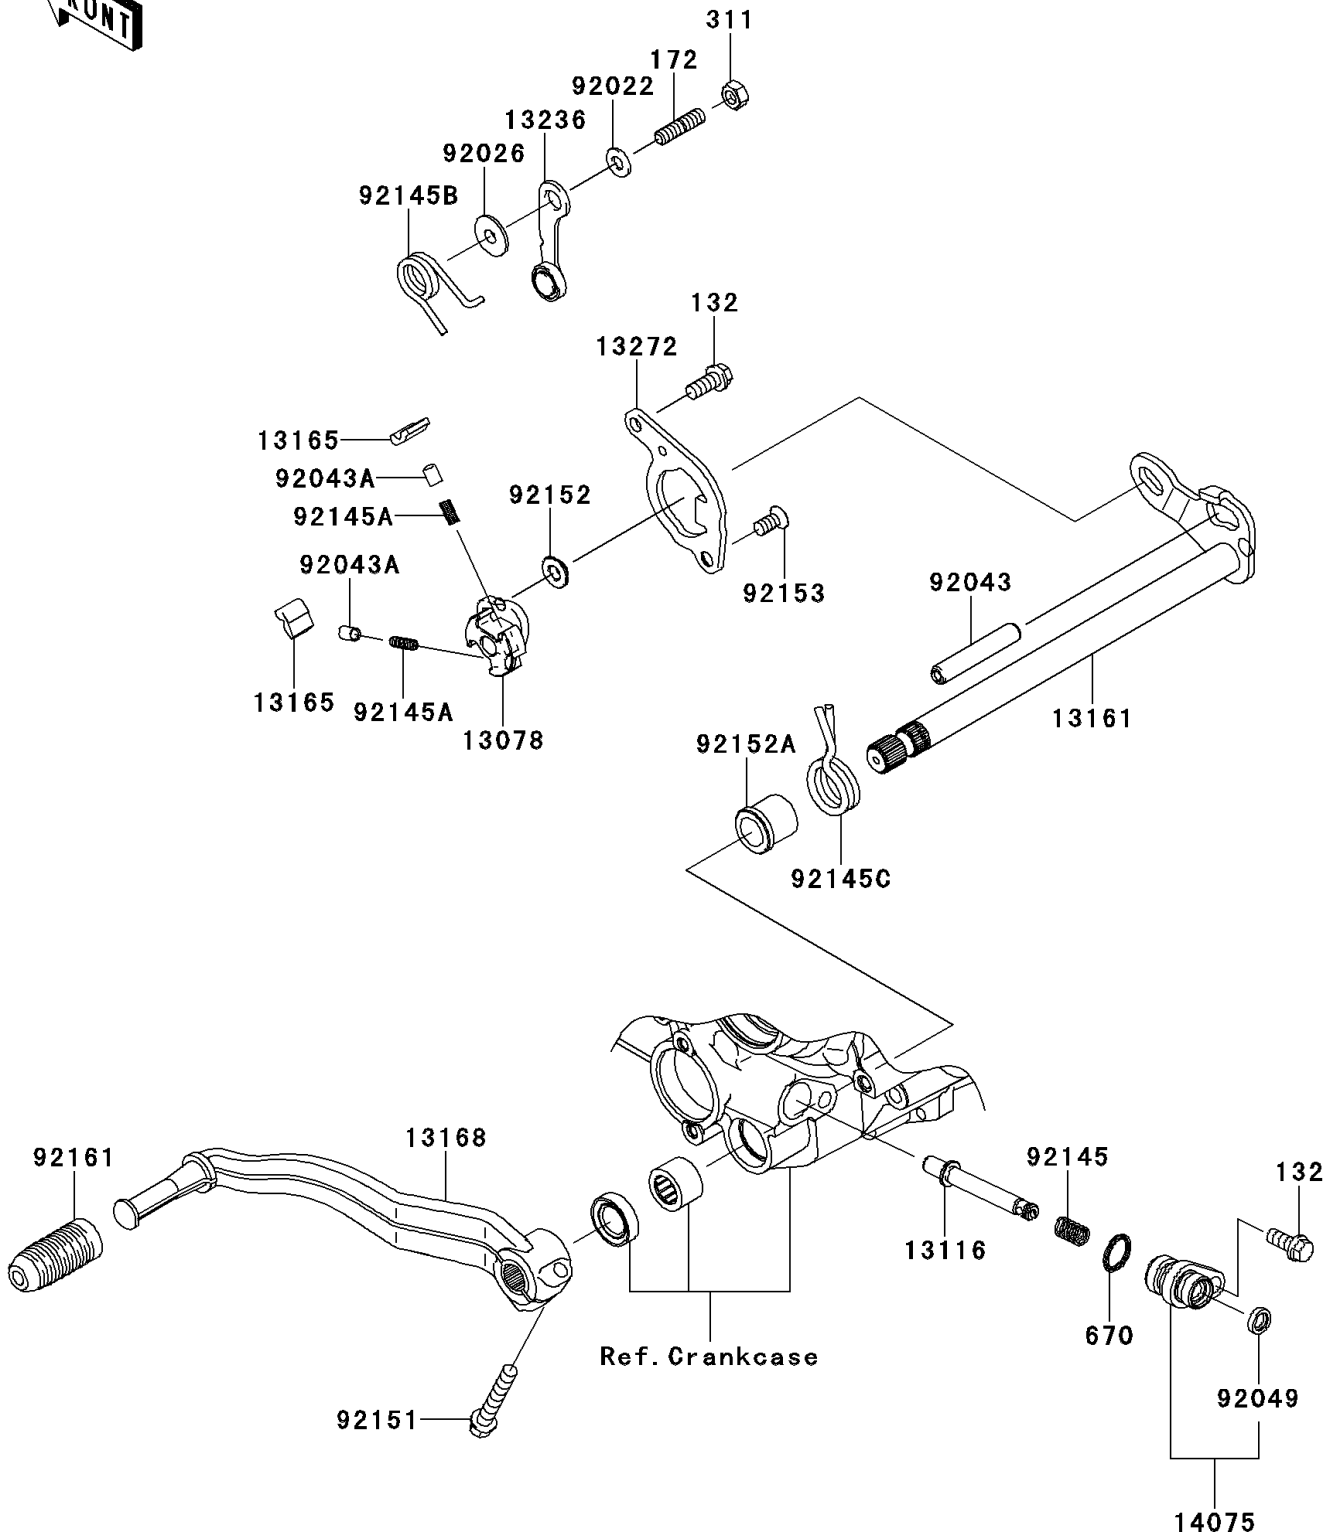

2010 KFX[®] 450R

PARTS DIAGRAM

Gear Change Mechanism

E1370

2010 KFX[®] 450R

PARTS LIST

Gear Change Mechanism

Kawasaki

Let the Good Times Roll[®]

ITEM NAME

PART NUMBER

QUANTITY
