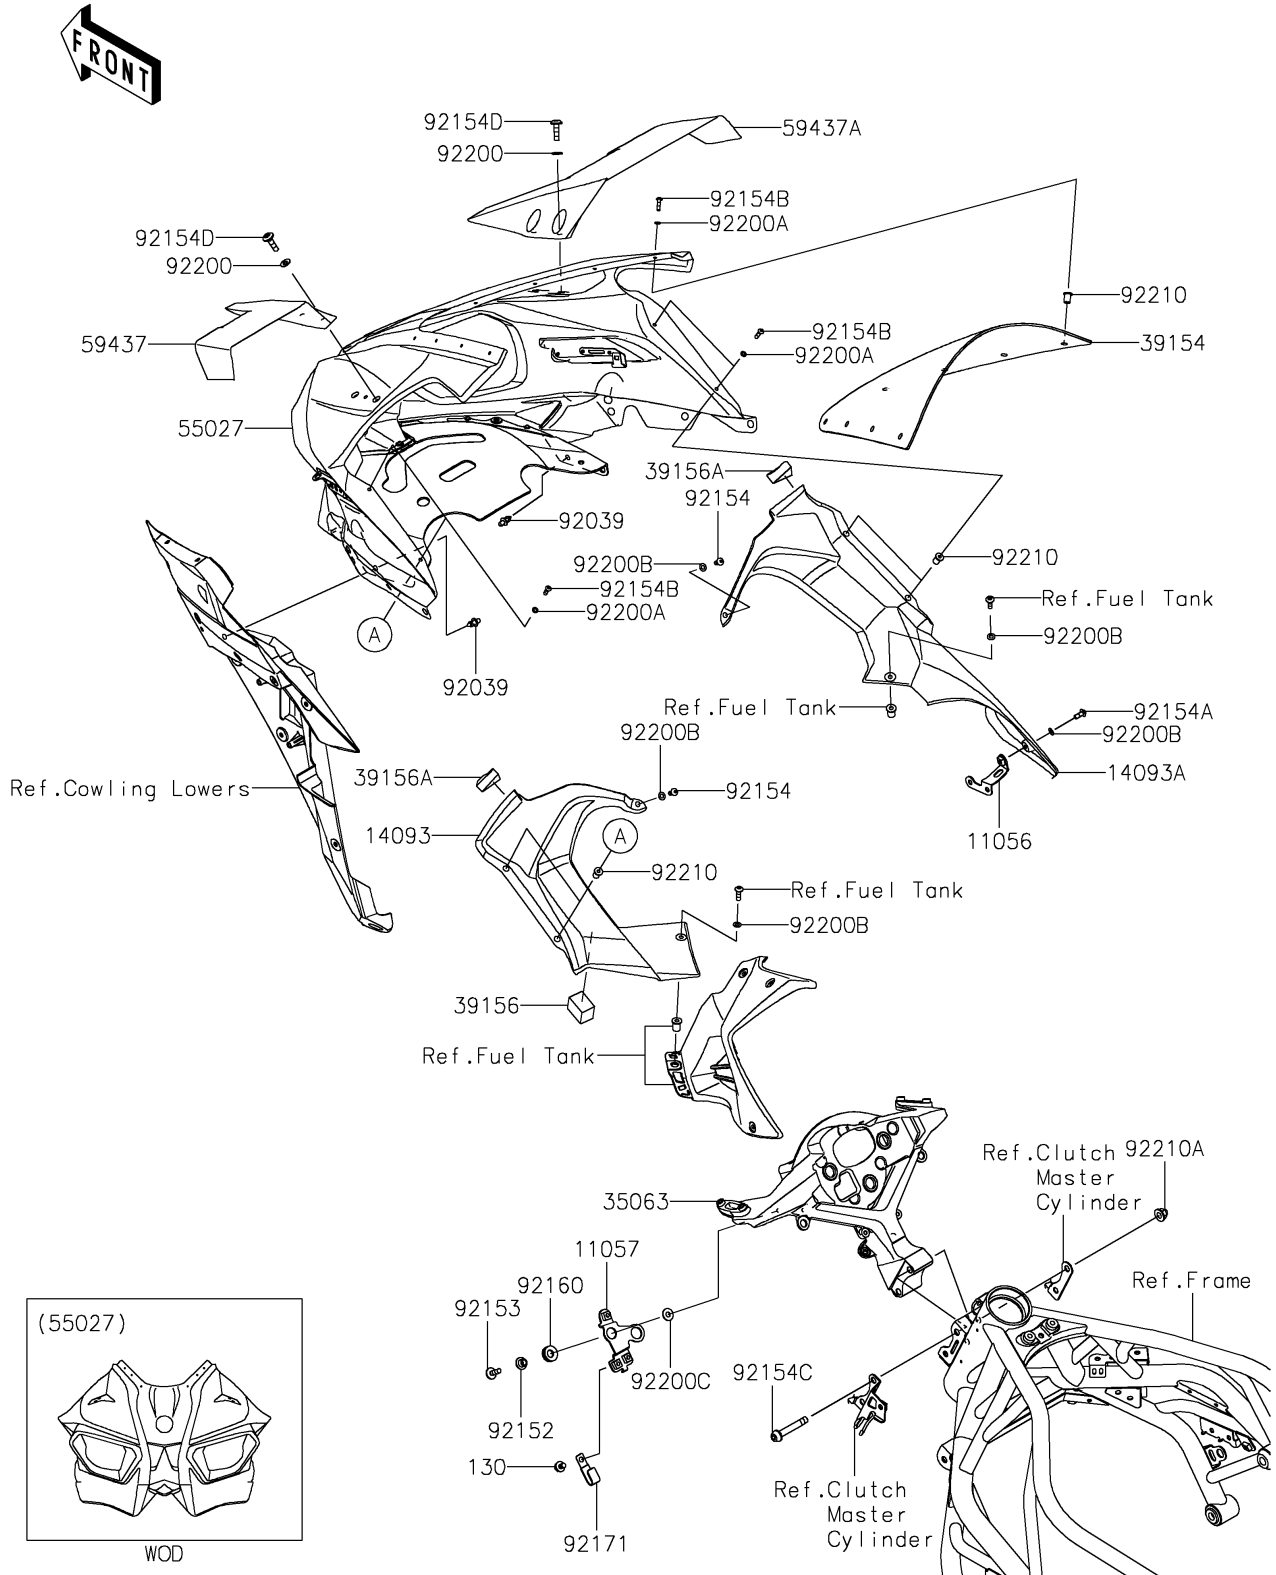

2026 NINJA H2[®]R ABS

PARTS DIAGRAM

Cowling

F2871

2026 NINJA H2® R ABS

PARTS LIST

Cowling

ITEM NAME	PART NUMBER	QUANTITY
BRACKET,INNER COVER (Ref # 11056)	11056-7098	1
BRACKET,GYRO SENSOR (Ref # 11057)	11057-0447	1
COVER,INNER,LH (Ref # 14093)	14093-0315	1
COVER,INNER,RH (Ref # 14093A)	14093-0316	1
STAY,UPP COWL.,M.F.S.BLACK (Ref # 35063)	35063-1373-46R	1
WINDSHIELD (Ref # 39154)	39154-0350	1
PAD,20X30X24 (Ref # 39156)	39156-1900	1
PAD,30X30X15 (Ref # 39156A)	39156-1903	2
COWLING-ASSY,UPP,CARBON (Ref # 55027)	55027-0038-53F	1
STABILIZER,WING,LH,CFRP (Ref # 59437)	59437-0019	1
STABILIZER,WING,RH,CFRP (Ref # 59437A)	59437-0020	1
RIVET (Ref # 92039)	92039-0060	2
COLLAR,6.5X16X7.3 (Ref # 92152)	92152-2336	2
BOLT,6X18 (Ref # 92153)	92153-0816	2
BOLT,SOCKET,5X10 (Ref # 92154)	92154-1292	2
BOLT,SOCKET,5X12 (Ref # 92154A)	92154-1561	1
BOLT,SOCKET,4X15 (Ref # 92154B)	92154-1647	12
BOLT,SOCKET,8X52 (Ref # 92154C)	92154-1710	2
BOLT,SOCKET,6X22 (Ref # 92154D)	92154-1728	4
DAMPER (Ref # 92160)	92160-1278	2
CLAMP (Ref # 92171)	92171-0305	1
WASHER,6.5X14X1 (Ref # 92200)	92200-1388	4
WASHER,4.1X7.4X0.5 (Ref # 92200A)	92200-1699	12
WASHER,5.2X10X1.0 (Ref # 92200B)	92200-1820	5
WASHER,6.5X16X1.0 (Ref # 92200C)	92200-3712	2
NUT,4MM (Ref # 92210)	92210-0067	12
NUT,CAP,8MM (Ref # 92210A)	92210-1132	2
BOLT-FLANGED,6X8 (Ref # 130)	130BA0608	1