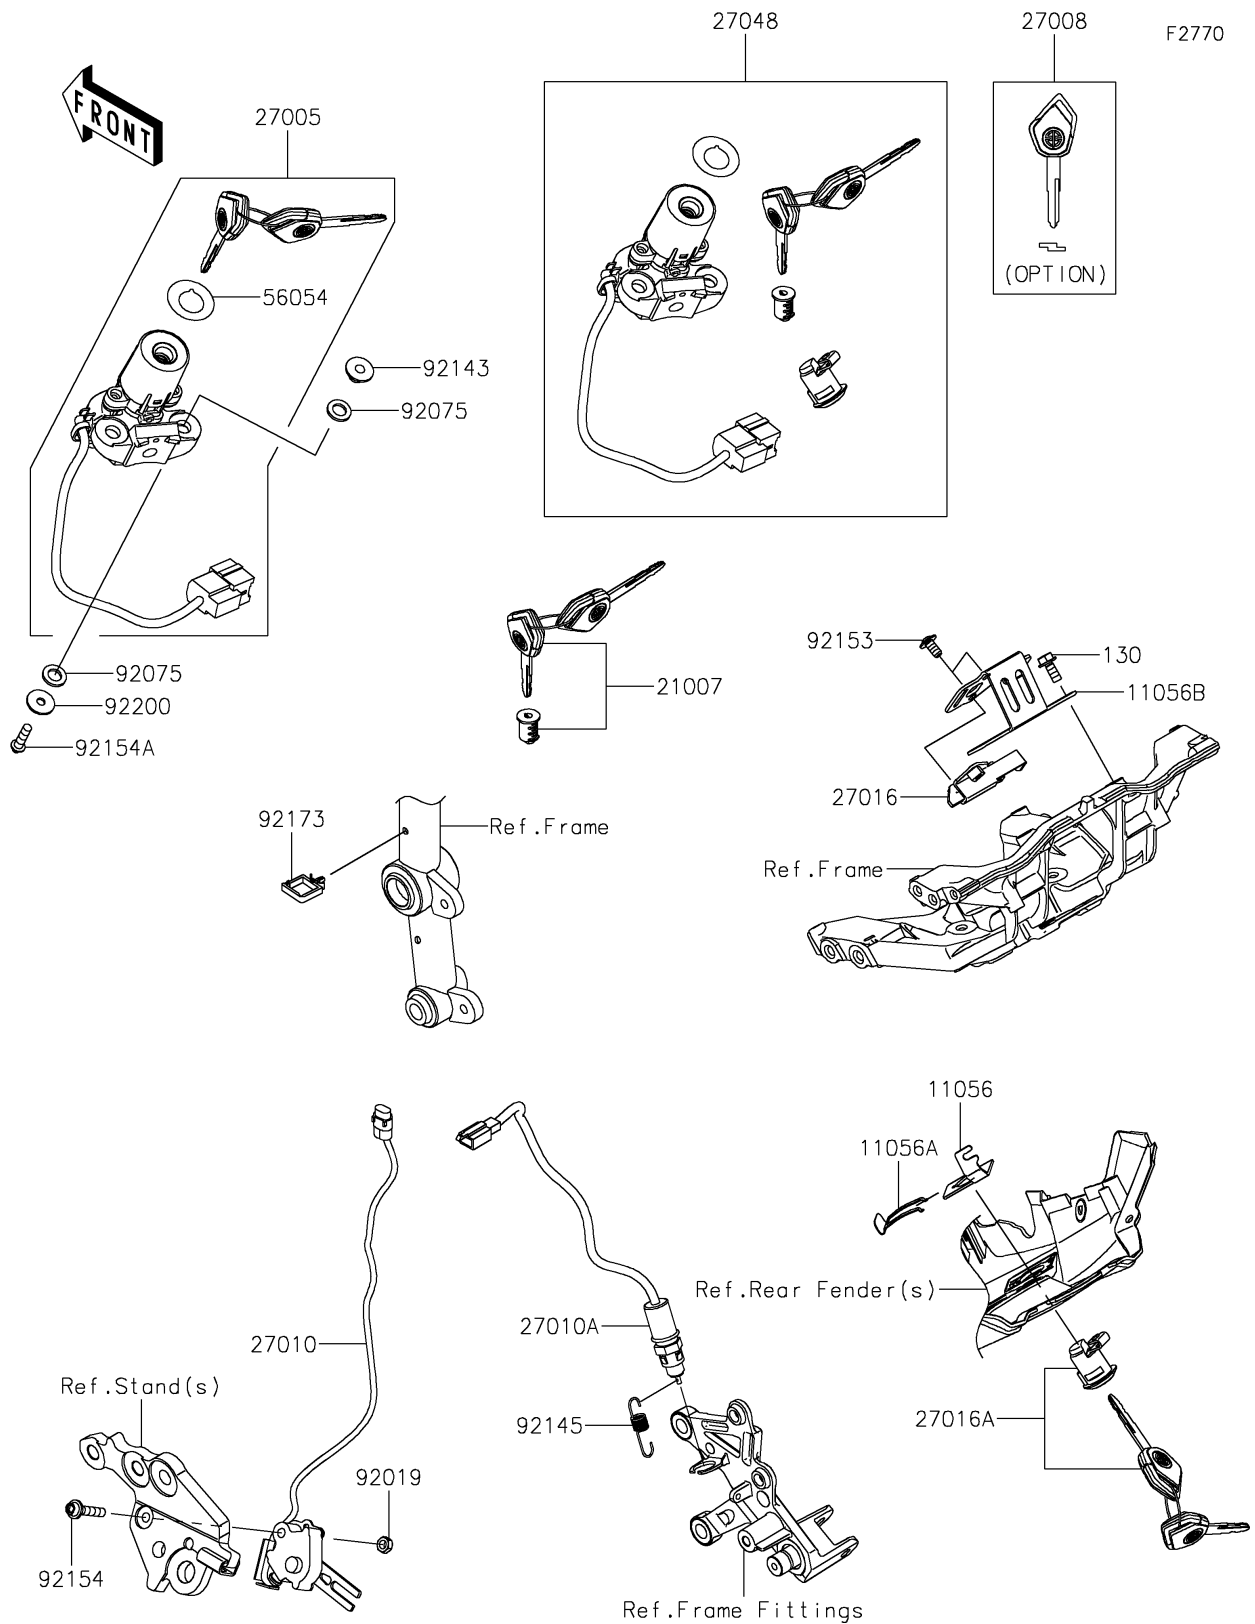

2026 NINJA H2[®]R ABS

PARTS DIAGRAM

Ignition Switch/Locks/Reflectors

2026 NINJA H2[®]R ABS

PARTS LIST

Ignition Switch/Locks/Reflectors

ITEM NAME

PART NUMBER

QUANTITY
