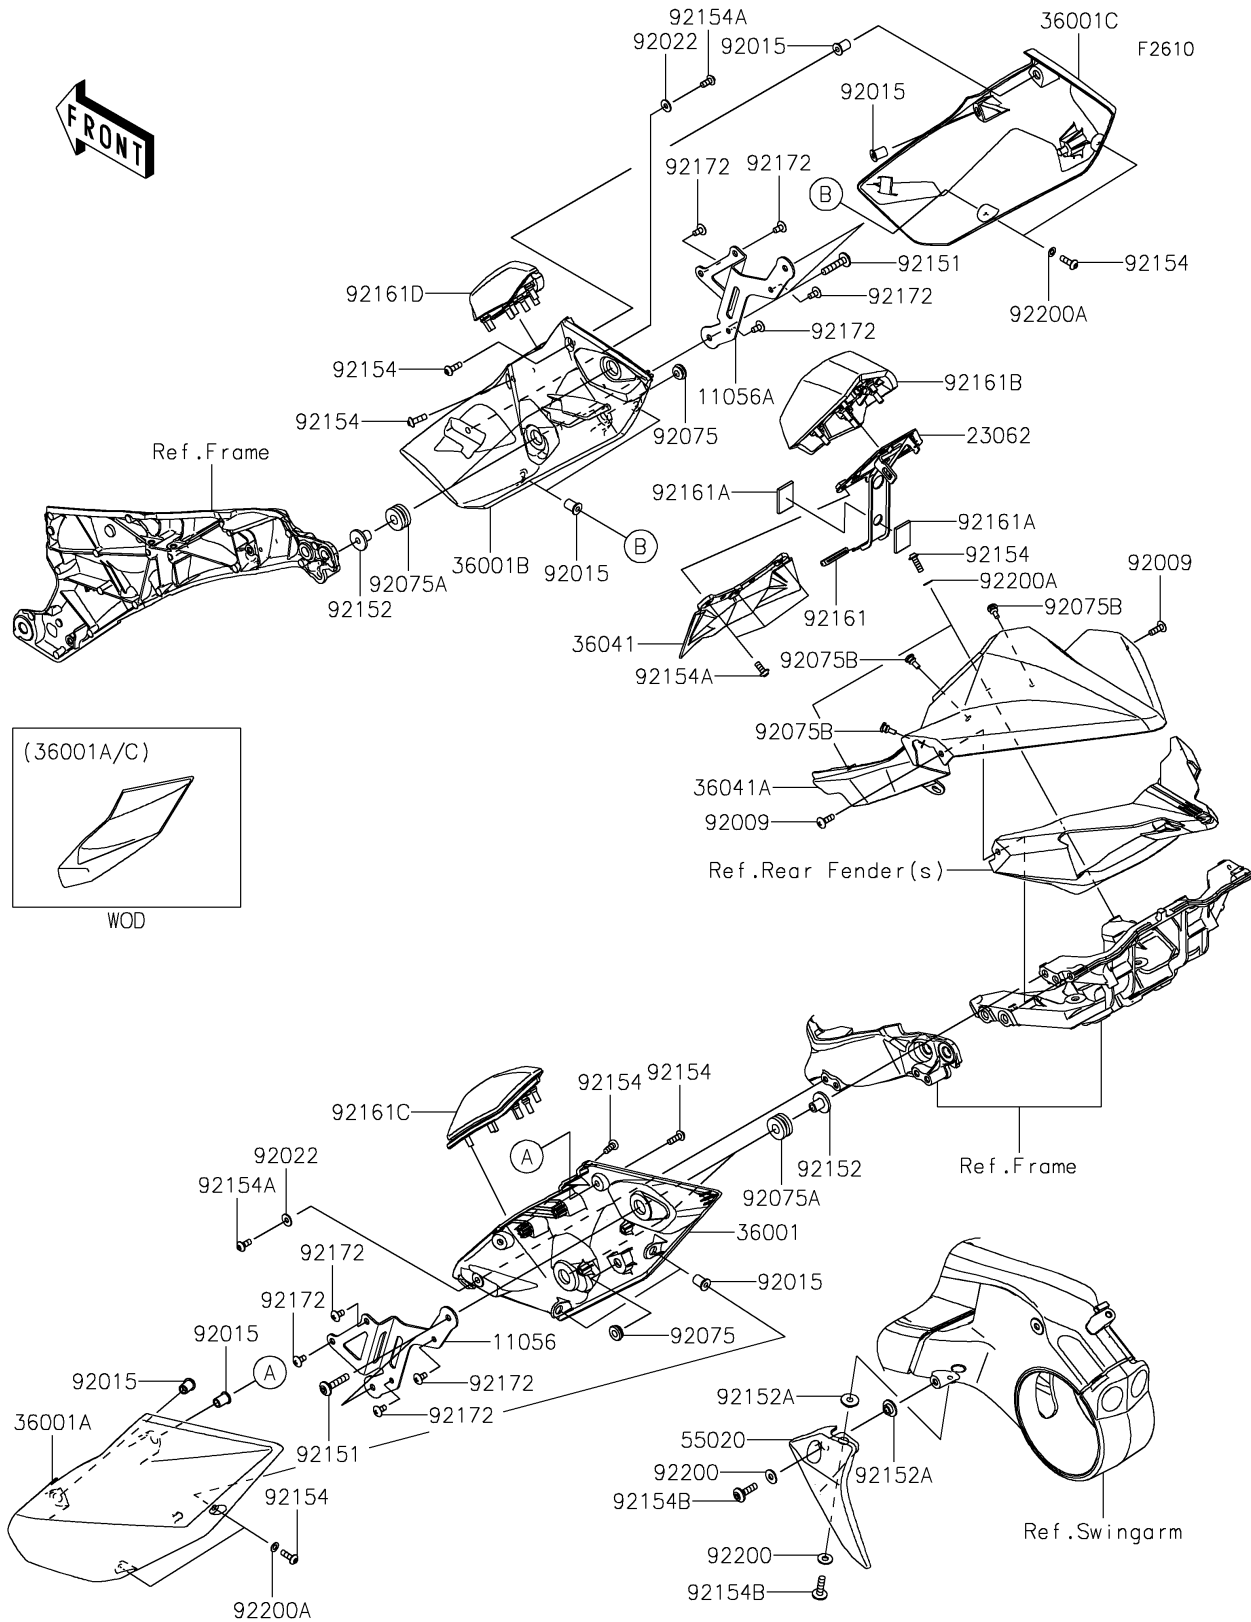

2026 NINJA H2[®]R ABS

PARTS DIAGRAM

Side Covers/Chain Cover

2026 NINJA H2® R ABS

PARTS LIST

Side Covers/Chain Cover

ITEM NAME	PART NUMBER	QUANTITY
BRACKET,SIDE COVER,LH (Ref # 11056)	11056-4493	1
BRACKET,SIDE COVER,RH (Ref # 11056A)	11056-4494	1
BRACKET-COMP,TOOL COVER (Ref # 23062)	23062-0839	1
COVER-SIDE,LH,INNER (Ref # 36001)	36001-0621	1
COVER-SIDE,LH,OUTER,BLACK (Ref # 36001A)	36001-0622-60E	1
COVER-SIDE,RH,INNER (Ref # 36001B)	36001-0623	1
COVER-SIDE,RH,OUTER,BLACK (Ref # 36001C)	36001-0624-60E	1
COVER-TAIL,TOOL,M.C.M.S.BLACK (Ref # 36041)	36041-0010-60E	1
COVER-TAIL,M.C.M.S.BLACK (Ref # 36041A)	36041-0023-60E	1
GUARD,SPROCKET (Ref # 55020)	55020-1851	1
SCREW,5X16,BLACK (Ref # 92009)	92009-1654	2
NUT,WELL,5MM (Ref # 92015)	92015-1757	8
WASHER,5.2X13X1 (Ref # 92022)	92022-1380	2
DAMPER,6X16X7 (Ref # 92075)	92075-1011	2
DAMPER,10X24X12 (Ref # 92075A)	92075-1690	4
DAMPER,6X10X15 (Ref # 92075B)	92075-1808	3
BOLT,SOCKET,6X30 (Ref # 92151)	92151-1605	4
COLLAR,6.3X10X14.5 (Ref # 92152)	92152-0091	4
COLLAR,6.2X18X5.65 (Ref # 92152A)	92152-1979	2
BOLT,SOCKET,5X16 (Ref # 92154)	92154-1560	10
BOLT,SOCKET,5X12 (Ref # 92154A)	92154-1561	5
BOLT,SOCKET,6X22 (Ref # 92154B)	92154-1810	2
DAMPER (Ref # 92161)	92161-0629	1
DAMPER,20X30X3 (Ref # 92161A)	92161-0958	2
DAMPER,SEAT CENTER PAD (Ref # 92161B)	92161-1802	1
DAMPER,SEAT SIDE PAD,LH (Ref # 92161C)	92161-1822	1
DAMPER,SEAT SIDE PAD,RH (Ref # 92161D)	92161-1823	1
SCREW,TAPPING,5X10 (Ref # 92172)	92172-0262	8
WASHER,6.2X15X1.2 (Ref # 92200)	92200-1762	2

2026 NINJA H2[®]R ABS

PARTS LIST

Side Covers/Chain Cover

ITEM NAME	PART NUMBER	QUANTITY
WASHER,5.2X10X1.0 (Ref # 92200A)	92200-1820	6