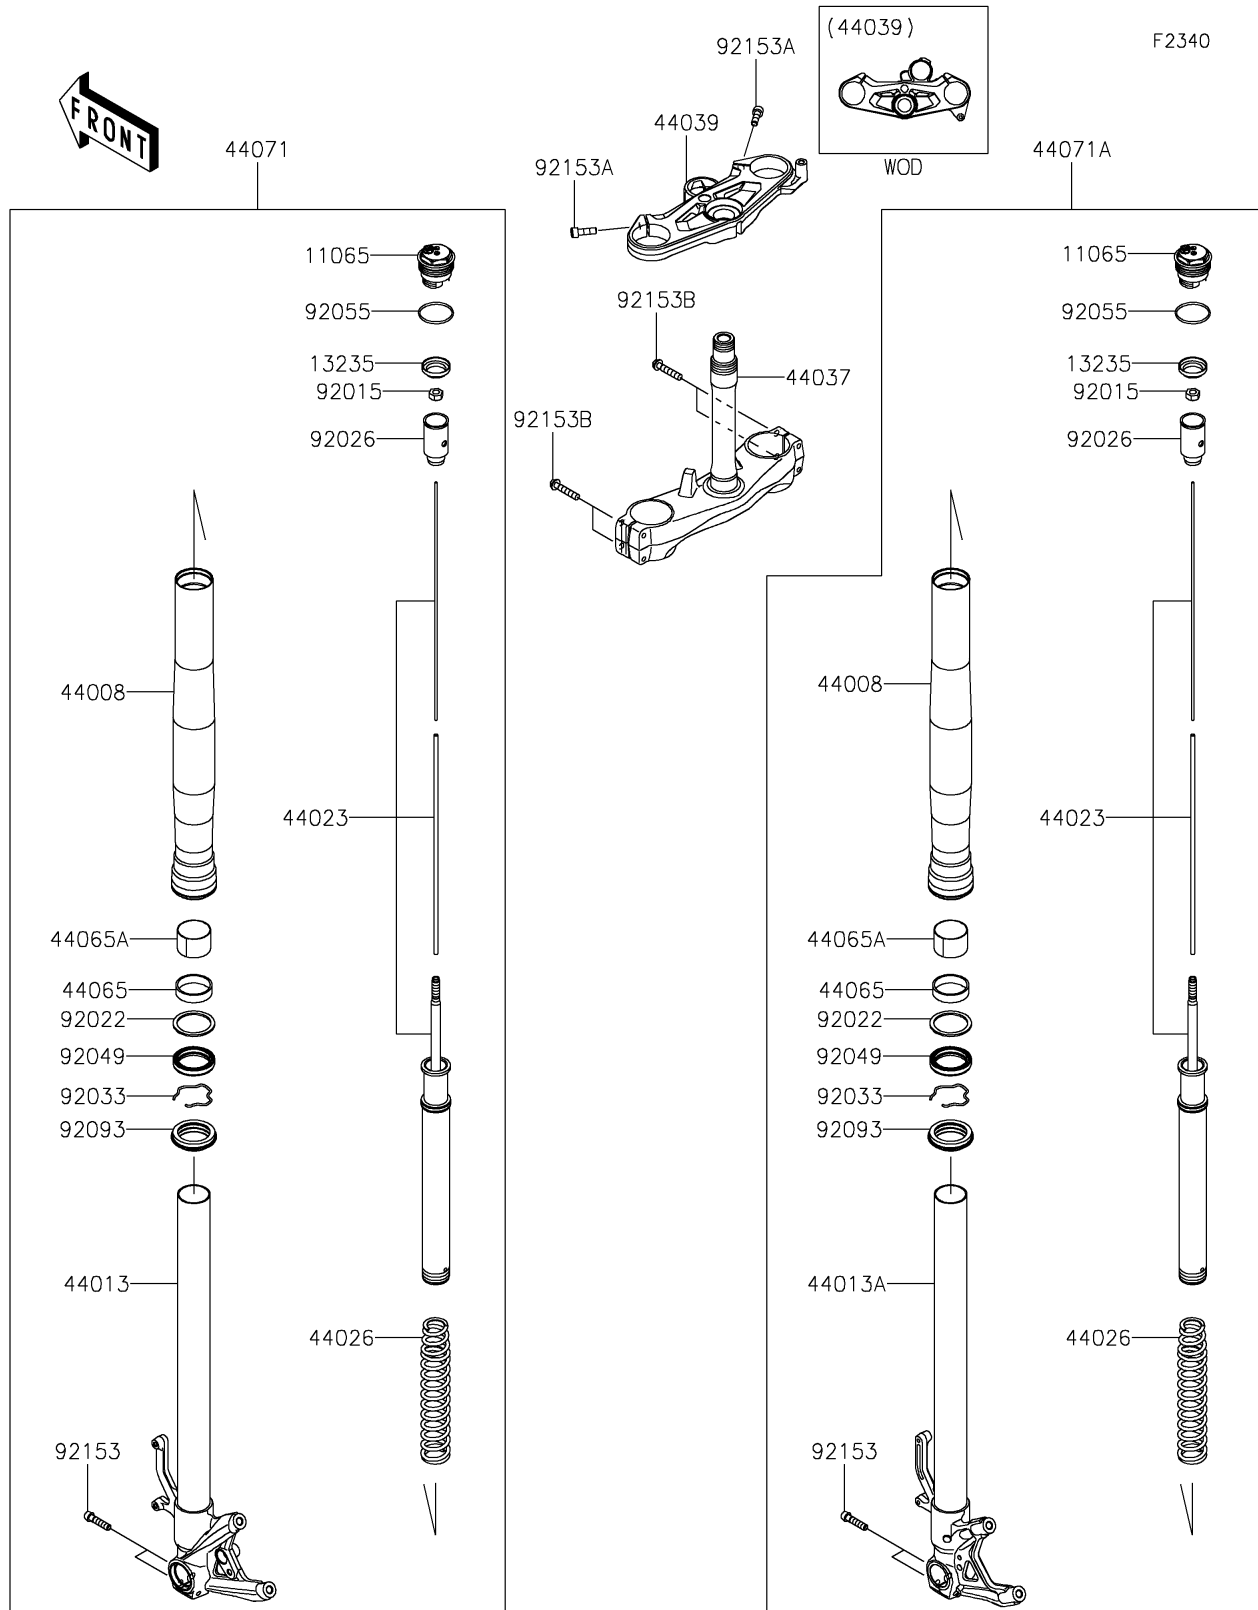

2026 NINJA H2[®]R ABS

PARTS DIAGRAM

Front Fork

2026 NINJA H2[®]R ABS

PARTS LIST

Front Fork

ITEM NAME

PART NUMBER

QUANTITY
