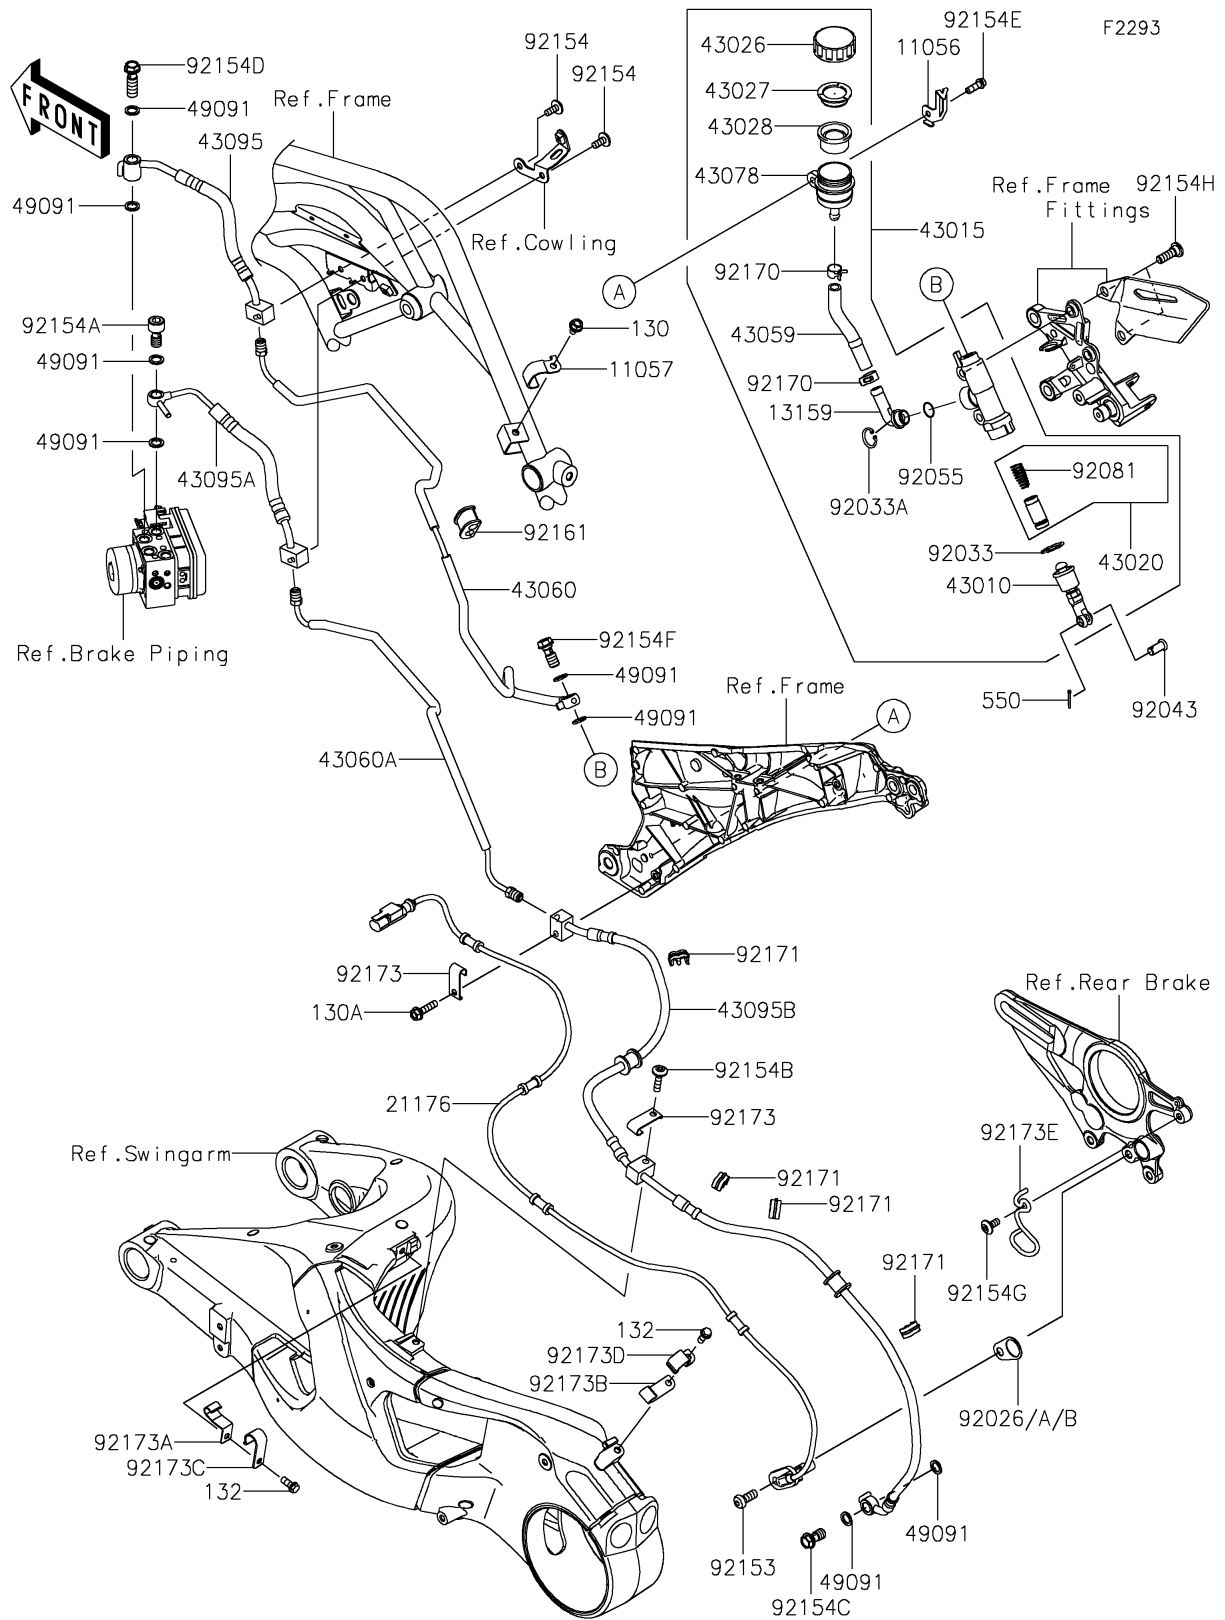

2026 NINJA H2[®]R ABS

PARTS DIAGRAM

Rear Master Cylinder

2026 NINJA H2[®]R ABS

PARTS LIST

Rear Master Cylinder

ITEM NAME

PART NUMBER

QUANTITY
