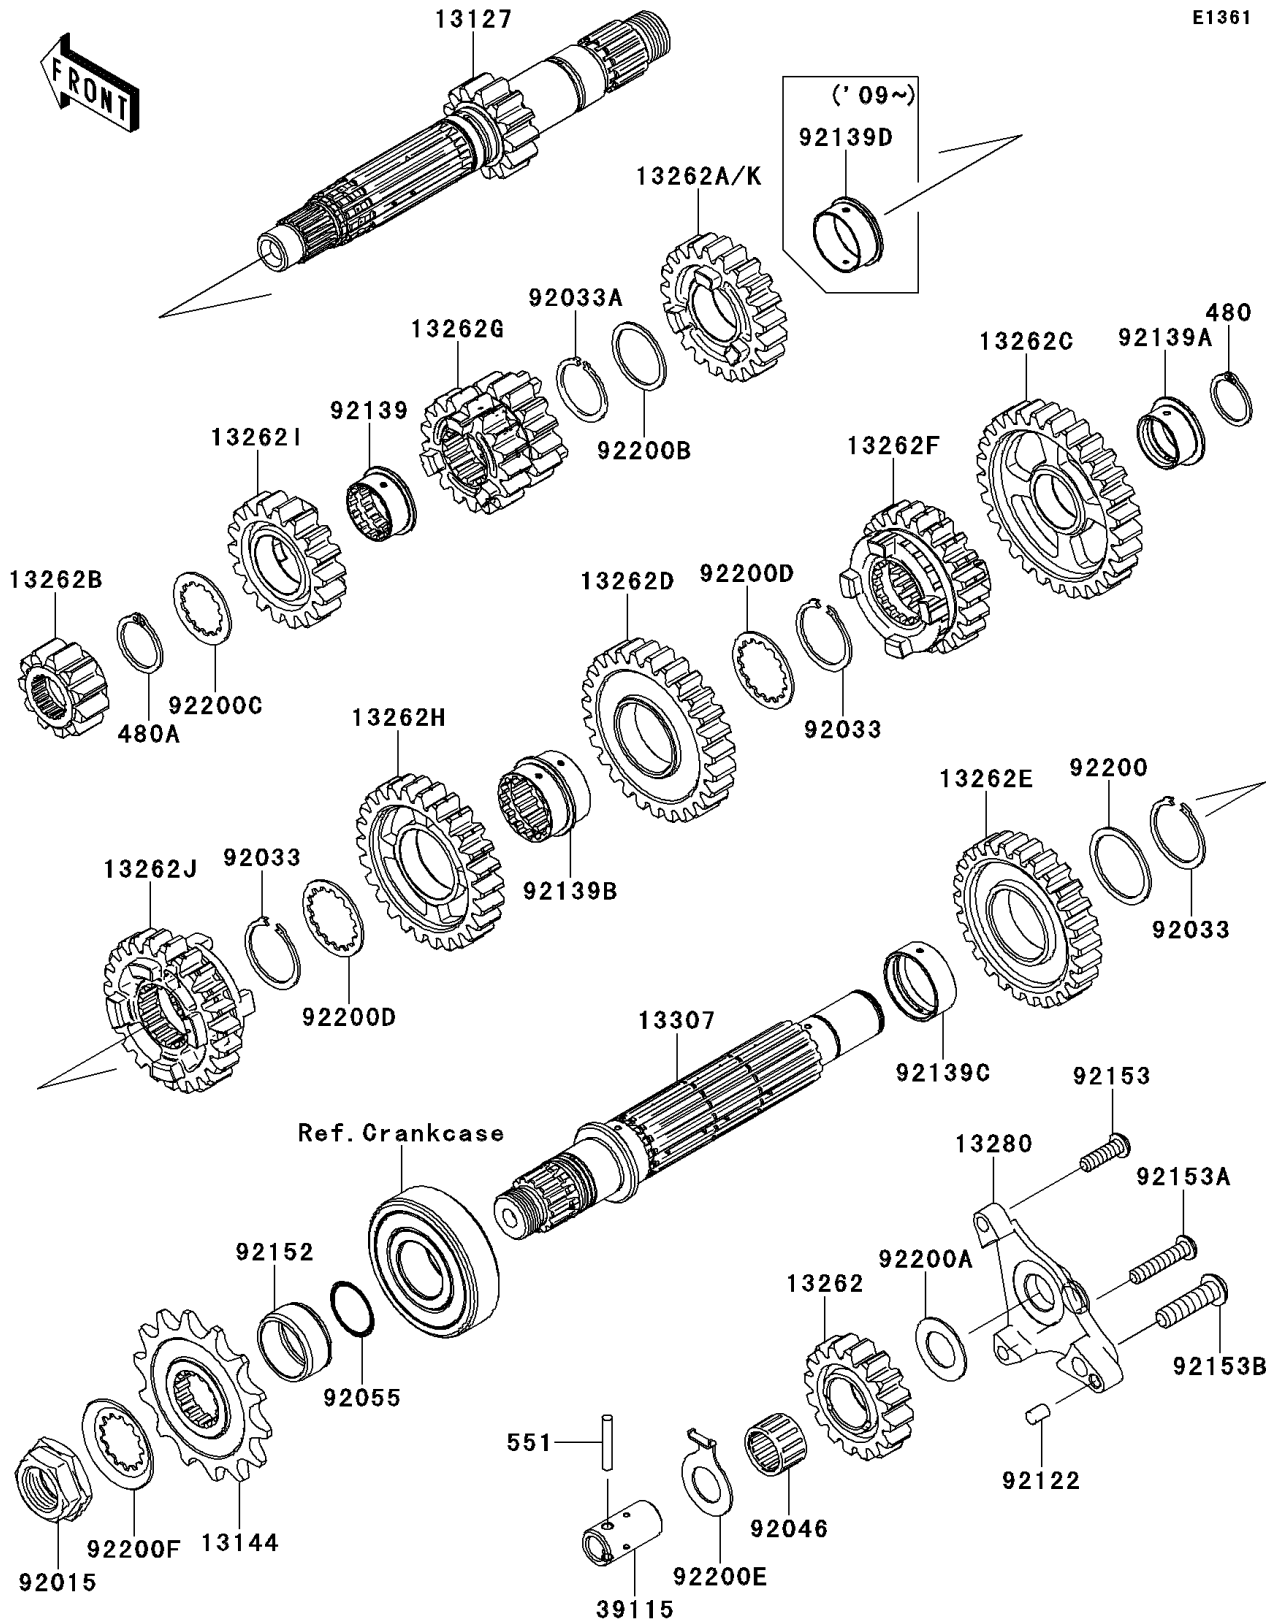

2010 KFX[®] 450R

PARTS DIAGRAM

Transmission

2010 KFX[®] 450R

PARTS LIST

Transmission

Kawasaki

Let the Good Times Roll[®]

ITEM NAME

PART NUMBER

QUANTITY
