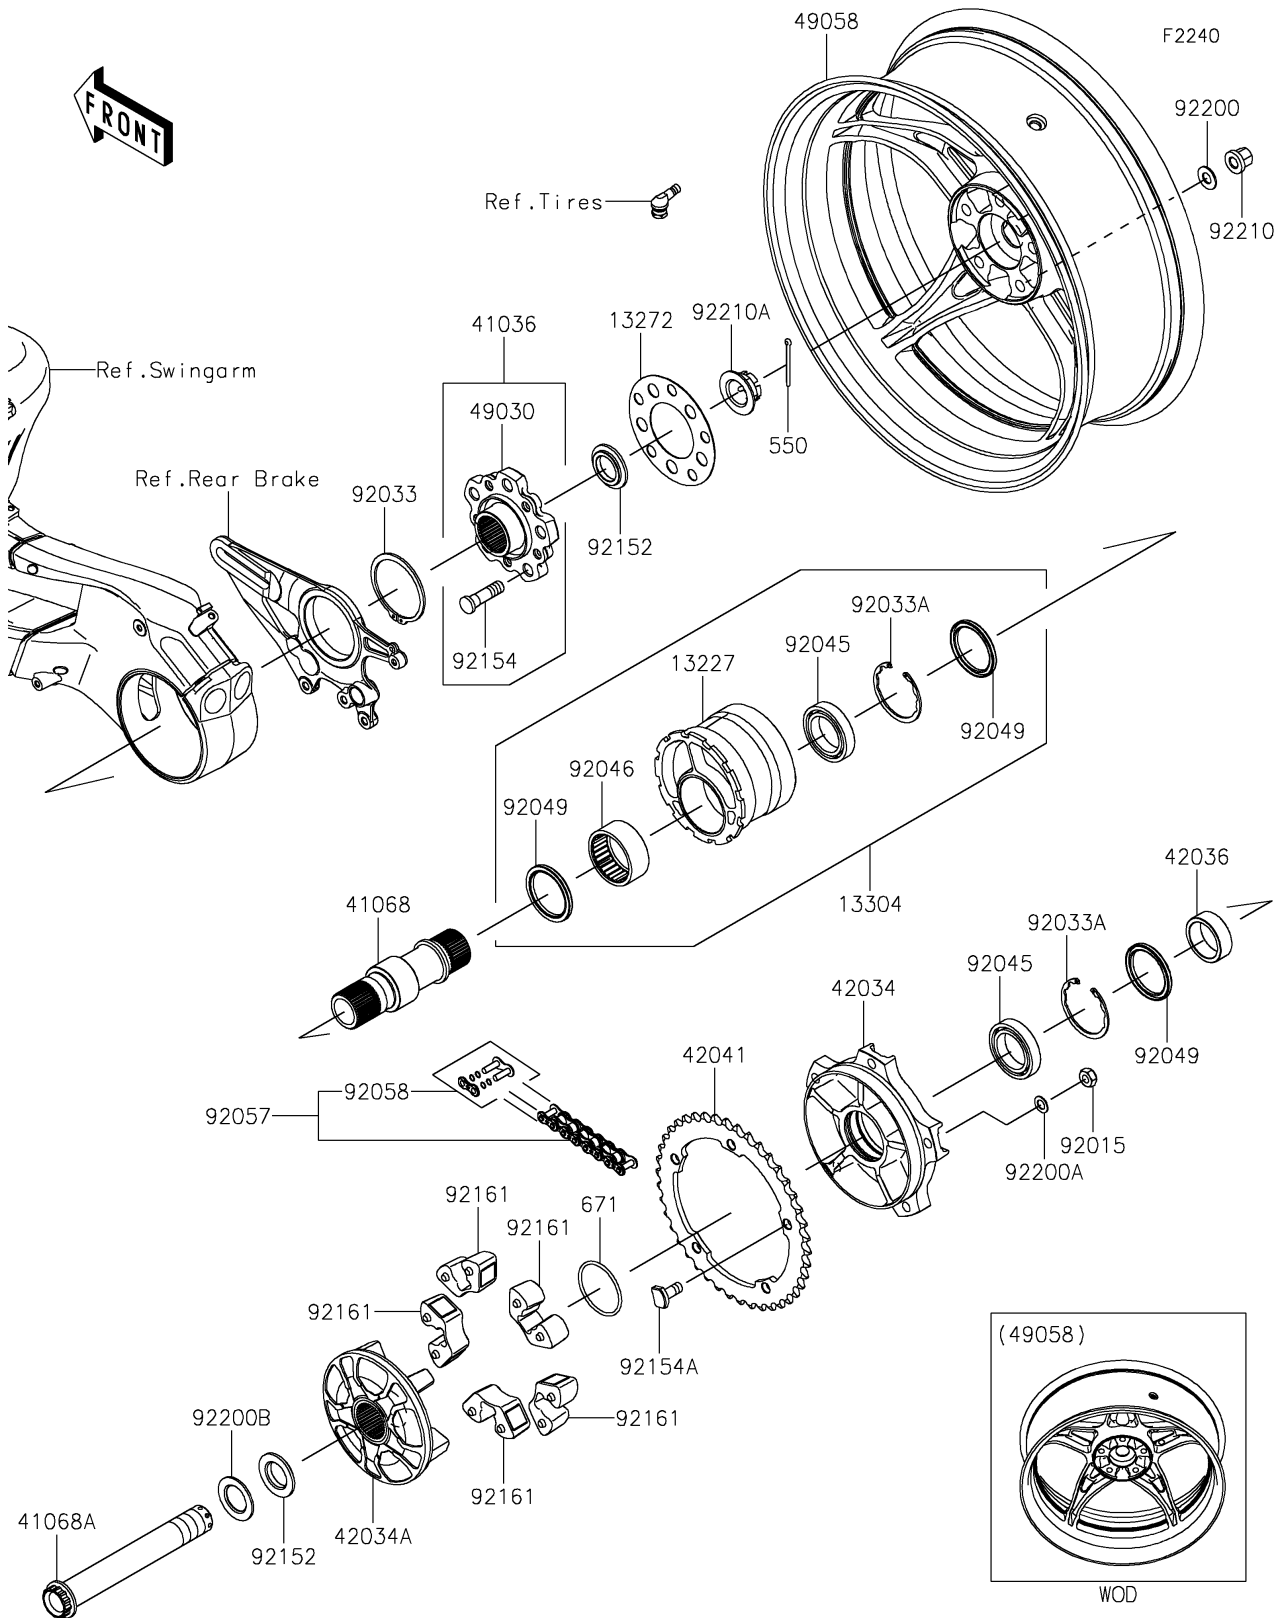

2026 NINJA H2[®]R ABS

PARTS DIAGRAM

Rear Wheel/Chain

2026 NINJA H2[®]R ABS

Kawasaki

Let the Good Times Roll[®]

PARTS LIST

Rear Wheel/Chain

ITEM NAME	PART NUMBER	QUANTITY
HOUSING,RR (Ref # 13227)	13227-0034	1
PLATE (Ref # 13272)	13272-1861	1
HOUSING-ASSY,RR (Ref # 13304)	13304-5002	1
HUB-ASSY,RR (Ref # 41036)	41036-0679	1
AXLE,RR (Ref # 41068)	41068-0637	1
AXLE,28X202.6 (Ref # 41068A)	41068-0649	1
COUPLING,F.W.M.GRAY (Ref # 42034)	42034-0744-46T	1
COUPLING,INSERT,F.W.M.GRAY (Ref # 42034A)	42034-0752-53D	1
SLEEVE,40X50X16.4 (Ref # 42036)	42036-0779	1
SPROCKET-HUB,42T (Ref # 42041)	42041-0153	1
HUB,RR (Ref # 49030)	49030-0050	1
WHEEL,RR,F.BLACK (Ref # 49058)	49058-0670-51H	1
NUT,LOCK,10MM,BLACK (Ref # 92015)	92015-1189	5
RING-SNAP (Ref # 92033)	92033-0760	1
RING-SNAP,62MM (Ref # 92033A)	92033-1044	2
BEARING-BALL,40X60X12 (Ref # 92045)	92045-0802	2
BEARING-NEEDLE,50X62X25 (Ref # 92046)	92046-0617	1
SEAL-OIL,50X62X5 (Ref # 92049)	92049-0872	3
CHAIN,DRIVE,EK525RMXZ/3DX116L (Ref # 92057)	92057-0636	1
JOINT-CHAIN (Ref # 92058)	92058-0036	1
COLLAR,28X48X7.2 (Ref # 92152)	92152-2504	2
BOLT,HUB,12X45 (Ref # 92154)	92154-1546	5
BOLT,SPROCKET,10X24.3 (Ref # 92154A)	92154-2300	5
DAMPER,SHOCK,RR HUB (Ref # 92161)	92161-1286	5
WASHER,12.1X25X1.6 (Ref # 92200)	92200-0455	5
WASHER,10.2X18X1 (Ref # 92200A)	92200-1770	5
WASHER,28.5X48X2.3 (Ref # 92200B)	92200-2277	1
NUT,12MM (Ref # 92210)	92210-0931	5
NUT,28MM (Ref # 92210A)	92210-1654	1

2026 NINJA H2[®]R ABS

PARTS LIST

Rear Wheel/Chain

ITEM NAME	PART NUMBER	QUANTITY
PIN-COTTER,4.0X45 (Ref # 550)	550AA4045	1
O RING,55MM (Ref # 671)	671B2555	1