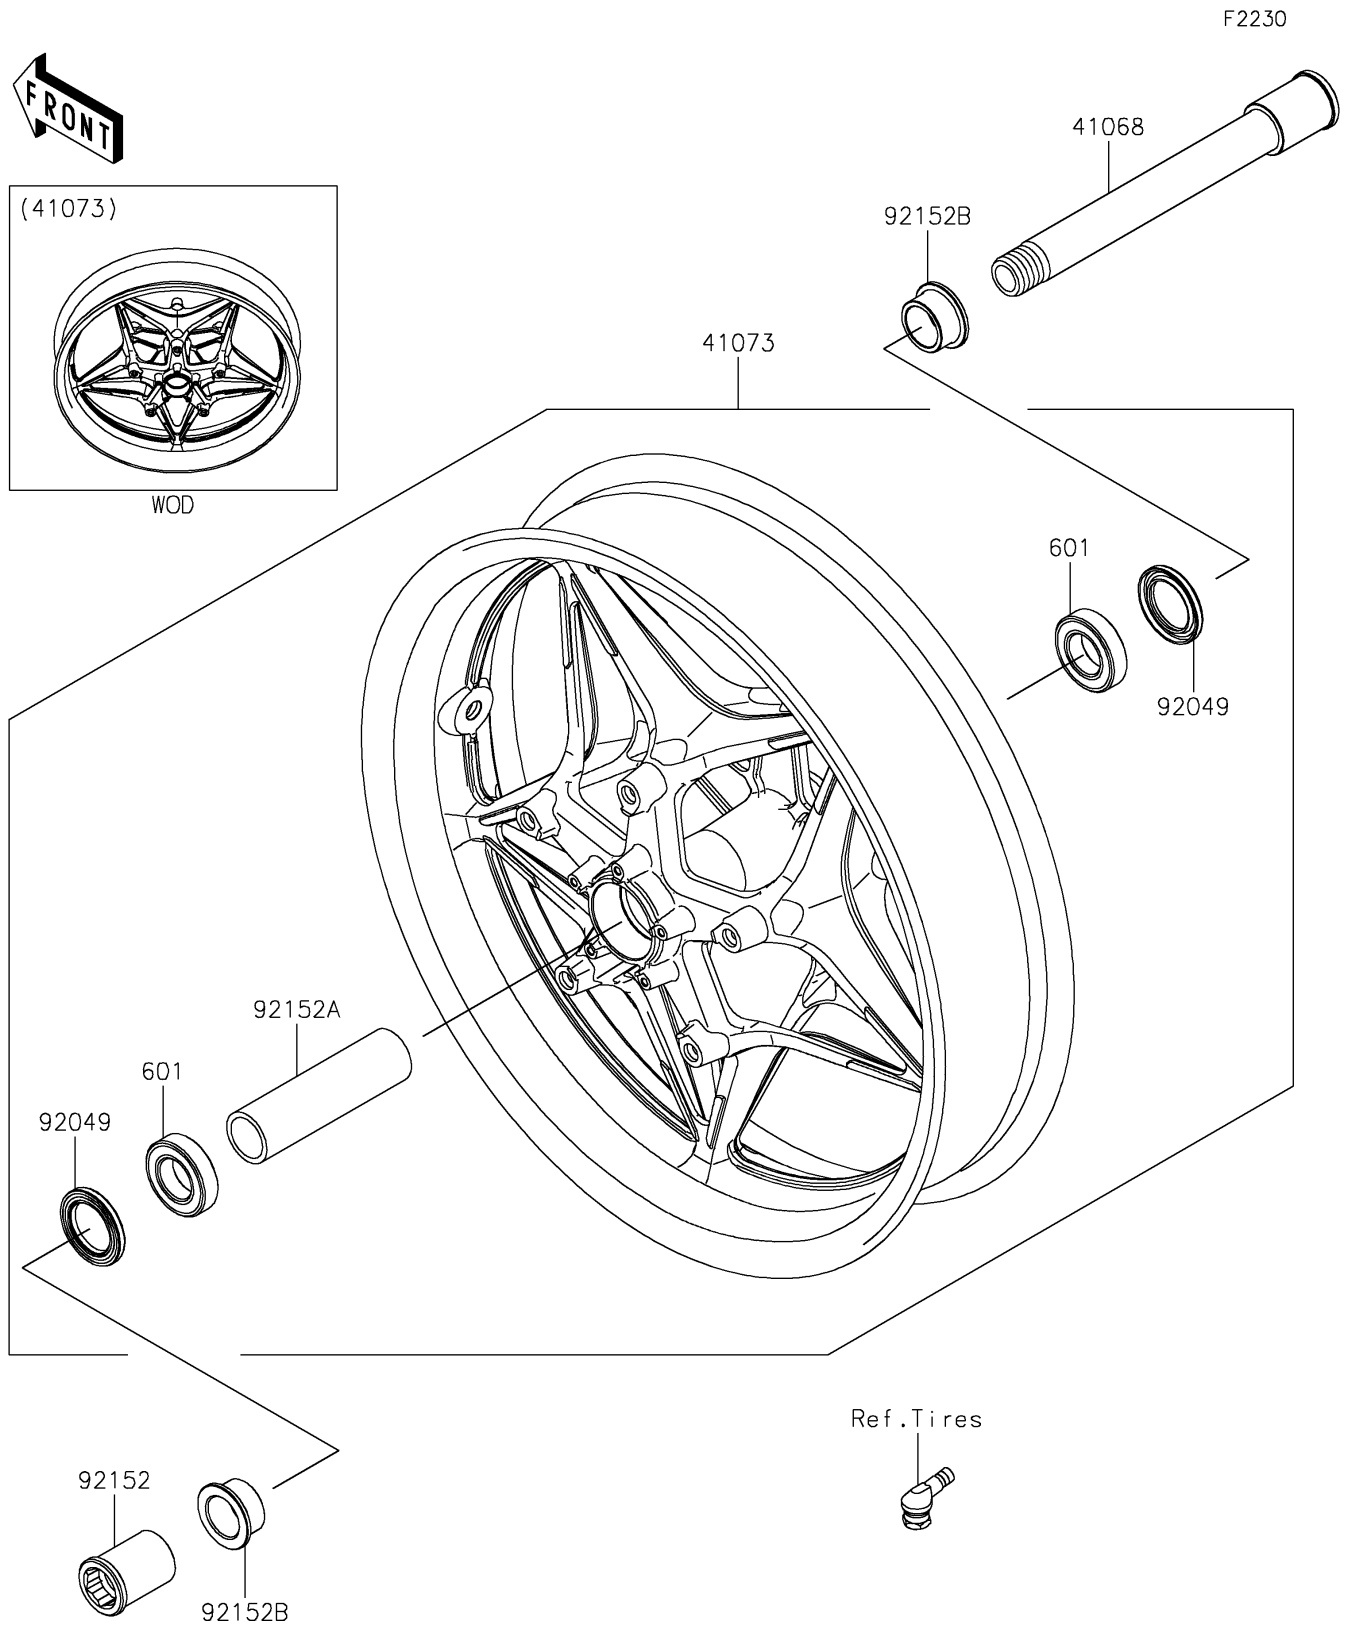

2026 NINJA H2[®]R ABS

PARTS DIAGRAM

Front Wheel

2026 NINJA H2[®]R ABS

PARTS LIST

Front Wheel

ITEM NAME	PART NUMBER	QUANTITY
AXLE,FR,25X205 (Ref # 41068)	41068-0594	1
WHEEL-ASSY,FR,F.BLACK (Ref # 41073)	41073-0754-51H	1
SEAL-OIL,BJN-C2 32X47X5 (Ref # 92049)	92049-0050	2
COLLAR,FR AXLE,LH,L=44.5 (Ref # 92152)	92152-0240	1
COLLAR,FR HUB,L=115 (Ref # 92152A)	92152-0616	1
COLLAR,25X40X18 (Ref # 92152B)	92152-2718	2
BEARING-BALL,#6005UU (Ref # 601)	601B6005UU	2