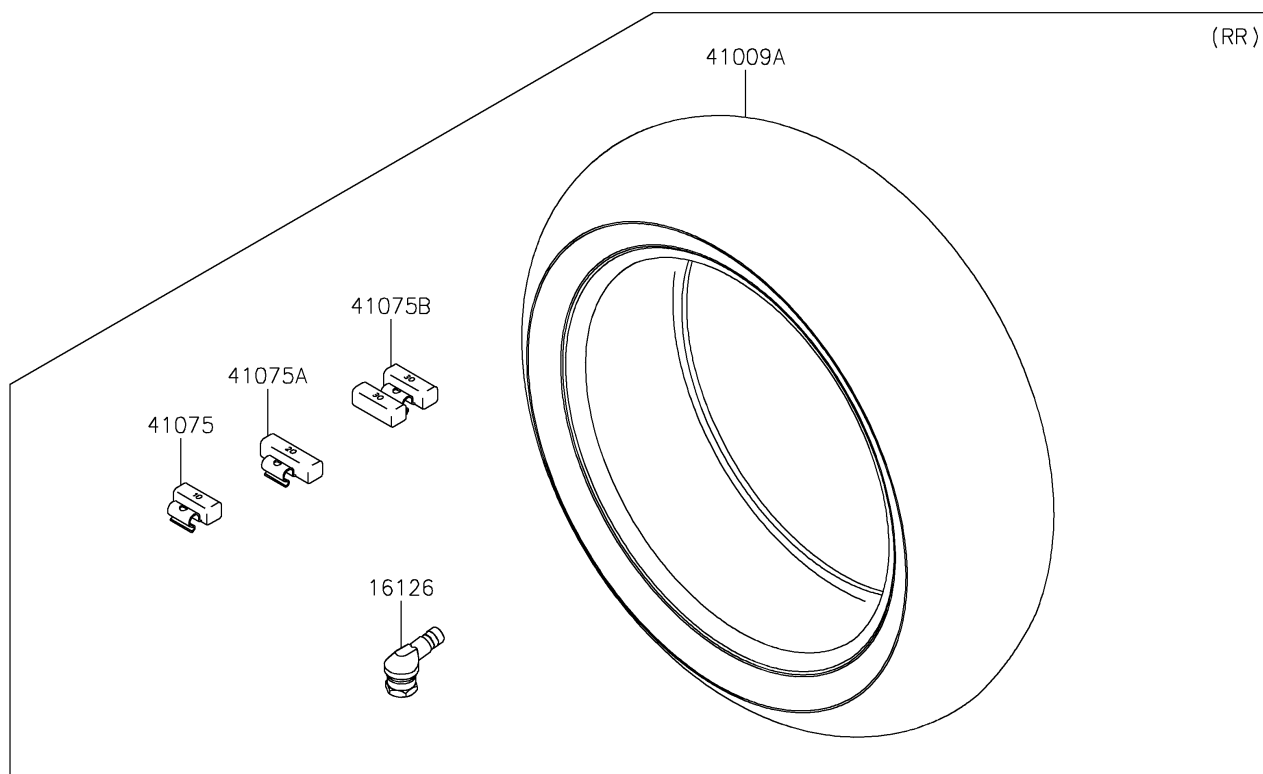

2026 NINJA H2[®]R ABS

PARTS DIAGRAM

Tires

F2210

2026 NINJA H2[®]R ABS

PARTS LIST

Tires

ITEM NAME	PART NUMBER	QUANTITY
VALVE (Ref # 16126)	16126-0735	2
TIRE,FR,120/600R17,V01F (Ref # 41009)	41009-0609	1
TIRE,RR,190/650R17,V01R (Ref # 41009A)	41009-0610	1
BALANCER-WHEEL,10G,SILVER (Ref # 41075)	41075-0007	AR
BALANCER-WHEEL,20G,SILVER (Ref # 41075A)	41075-0008	AR
BALANCER-WHEEL,30G,SILVER (Ref # 41075B)	41075-0017	AR