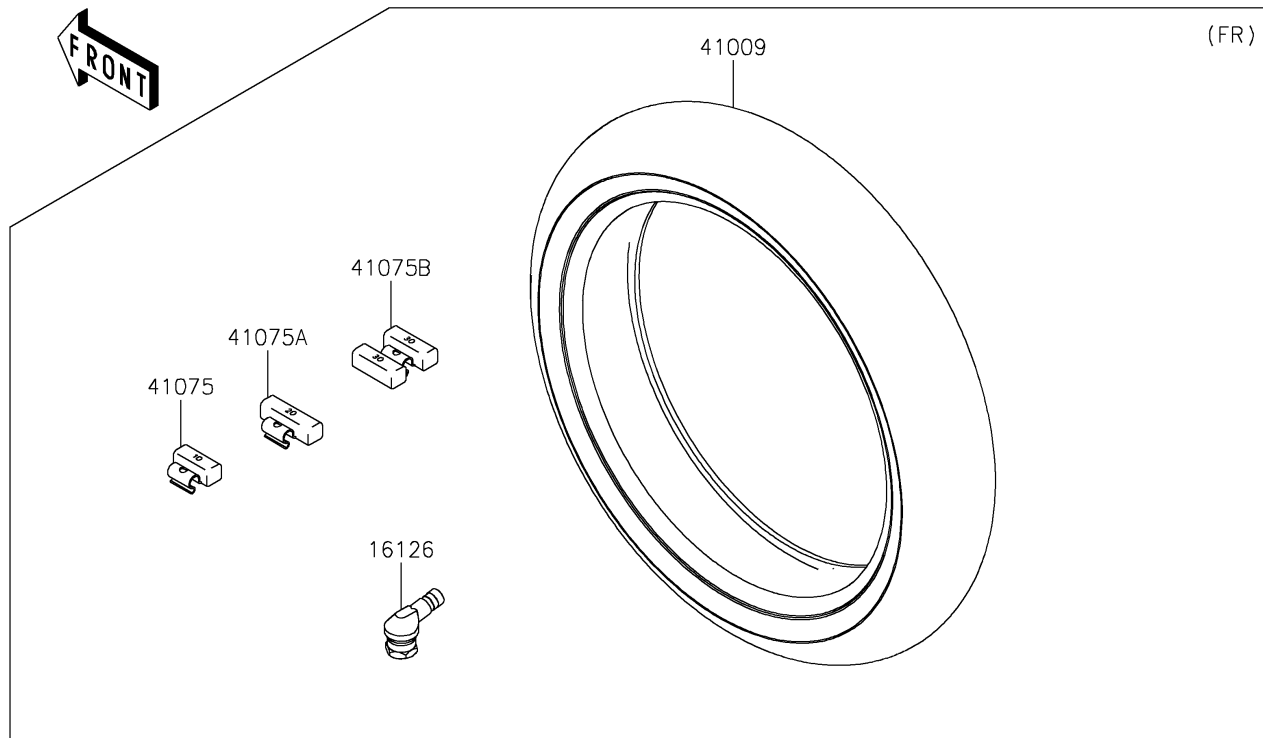

2026 NINJA H2[®]R ABS

PARTS DIAGRAM

Tires

F2210

2026 NINJA H2[®]R ABS

PARTS LIST

Tires

ITEM NAME	PART NUMBER	QUANTITY
VALVE (Ref # 16126)	16126-0735	2
TIRE,FR,120/600R17,V01F (Ref # 41009)	41009-0609	1
TIRE,RR,190/650R17,V01R (Ref # 41009A)	41009-0610	1
BALANCER-WHEEL,10G,SILVER (Ref # 41075)	41075-0007	AR
BALANCER-WHEEL,20G,SILVER (Ref # 41075A)	41075-0008	AR
BALANCER-WHEEL,30G,SILVER (Ref # 41075B)	41075-0017	AR