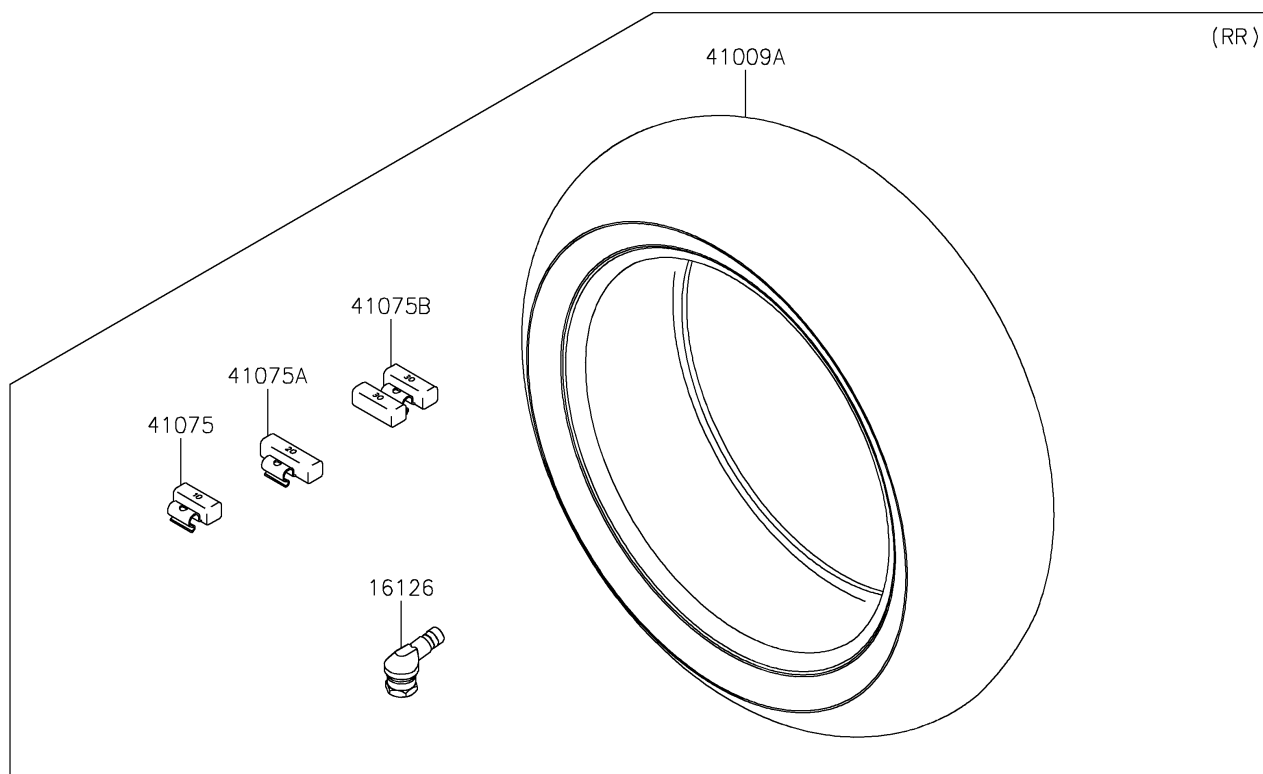

2026 NINJA H2® R ABS

PARTS DIAGRAM

Tires

F2210

2026 NINJA H2[®]R ABS

PARTS LIST

Tires

ITEM NAME	PART NUMBER	QUANTITY
VALVE (Ref # 16126)	16126-0735	2
TIRE,FR,120/600R17,V01F (Ref # 41009)	41009-0609	1
TIRE,RR,190/650R17,V01R (Ref # 41009A)	41009-0610	1
BALANCER-WHEEL,10G,SILVER (Ref # 41075)	41075-0007	AR
BALANCER-WHEEL,20G,SILVER (Ref # 41075A)	41075-0008	AR
BALANCER-WHEEL,30G,SILVER (Ref # 41075B)	41075-0017	AR