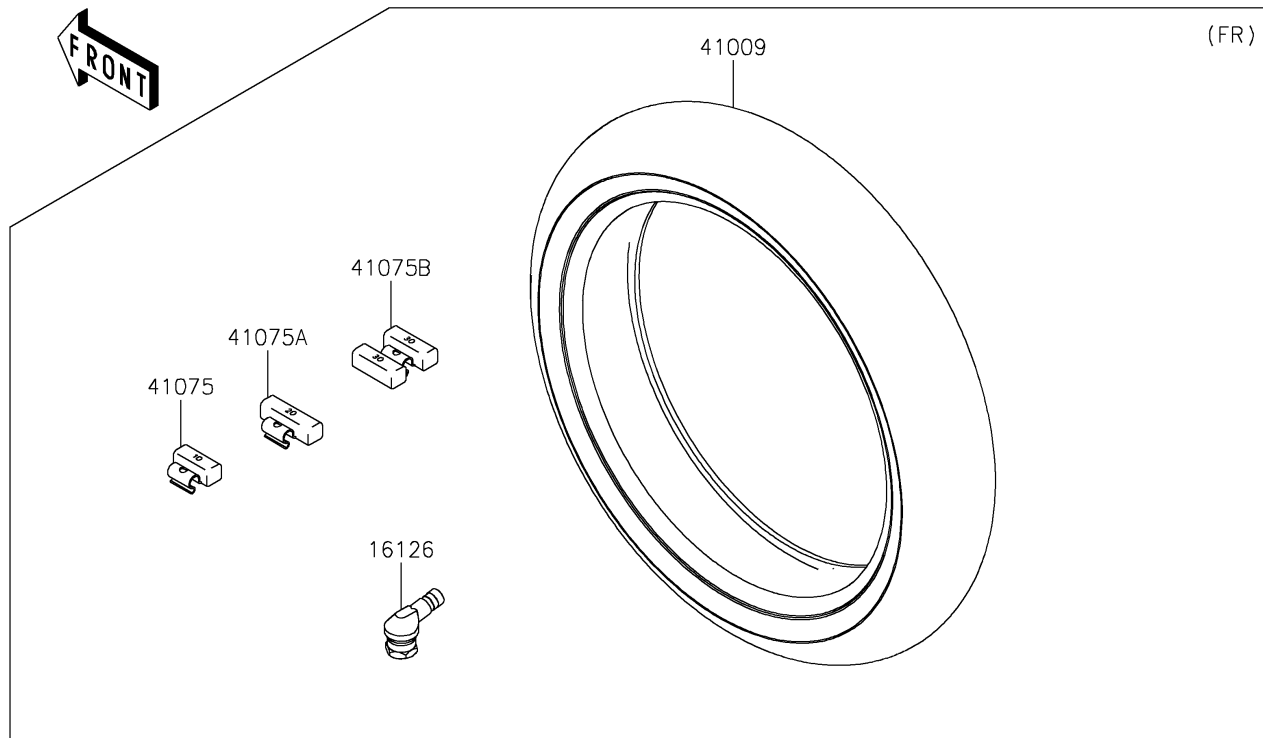

2026 NINJA H2® R ABS

PARTS DIAGRAM

Tires

F2210

2026 NINJA H2[®]R ABS

PARTS LIST

Tires

ITEM NAME	PART NUMBER	QUANTITY
VALVE (Ref # 16126)	16126-0735	2
TIRE,FR,120/600R17,V01F (Ref # 41009)	41009-0609	1
TIRE,RR,190/650R17,V01R (Ref # 41009A)	41009-0610	1
BALANCER-WHEEL,10G,SILVER (Ref # 41075)	41075-0007	AR
BALANCER-WHEEL,20G,SILVER (Ref # 41075A)	41075-0008	AR
BALANCER-WHEEL,30G,SILVER (Ref # 41075B)	41075-0017	AR