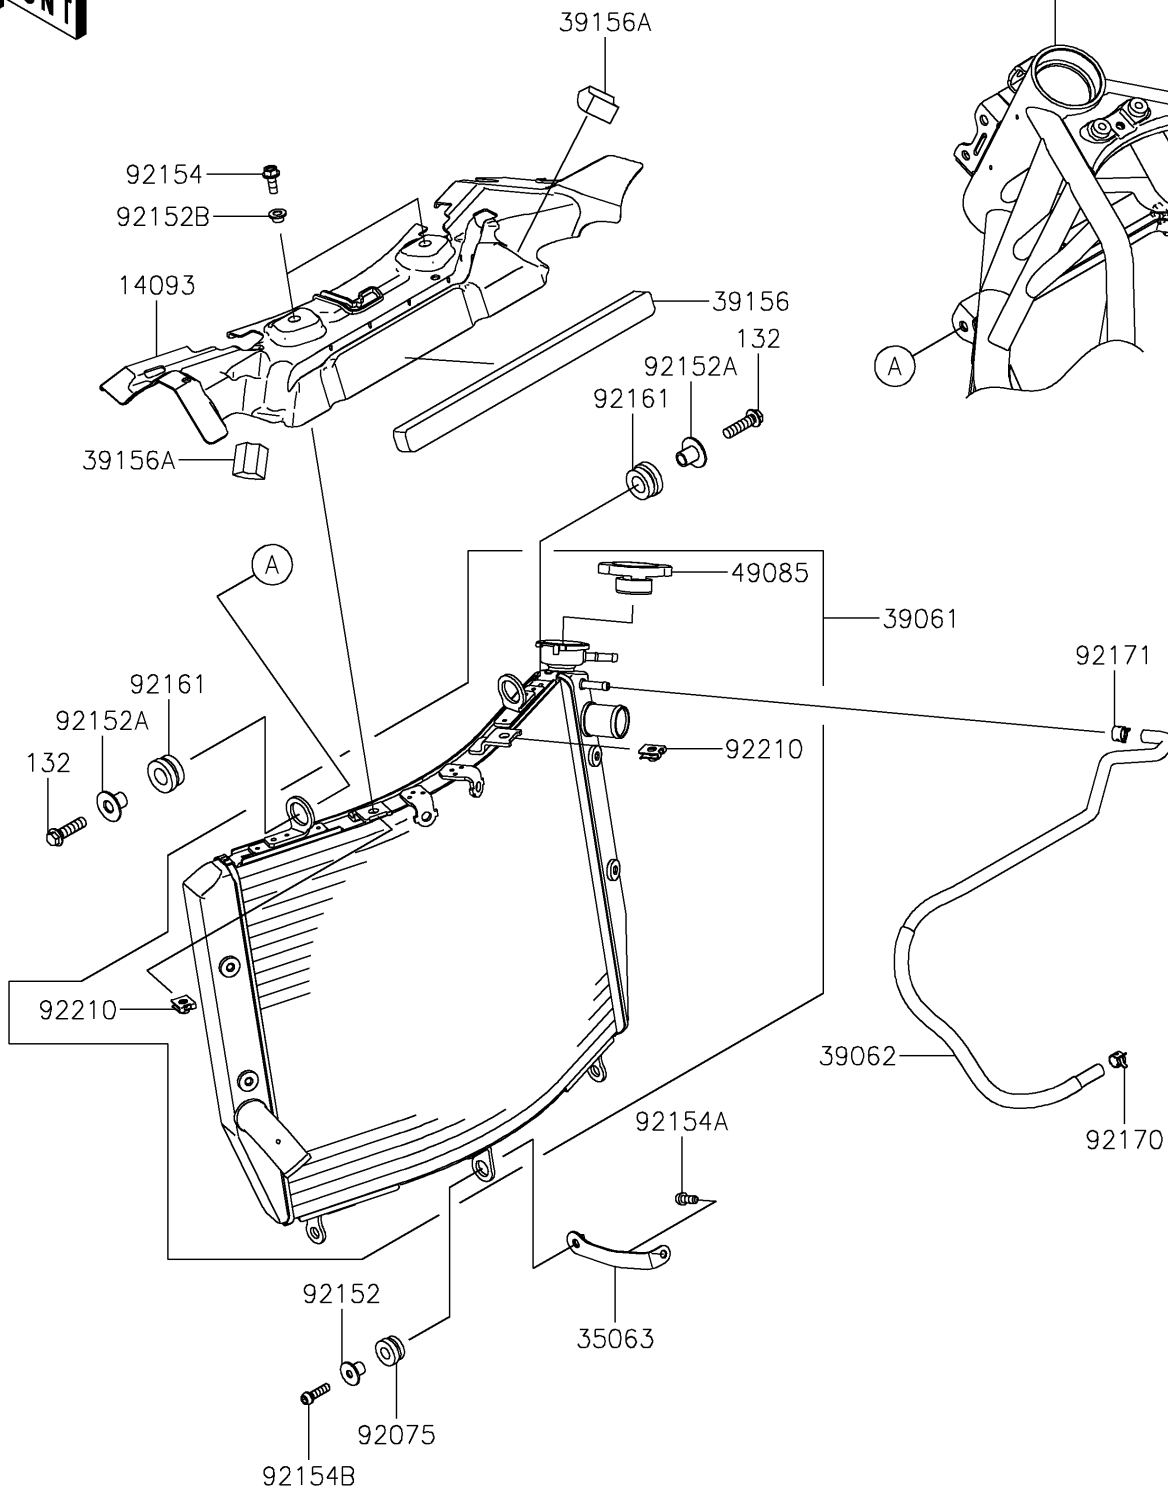

2026 NINJA H2[®]R ABS

PARTS DIAGRAM

Radiator

E3032

2026 NINJA H2[®]R ABS

PARTS LIST

Radiator

ITEM NAME	PART NUMBER	QUANTITY
COVER,HEAT (Ref # 14093)	14093-0158	1
STAY,RADIATOR (Ref # 35063)	35063-0997	1
RADIATOR-ASSY (Ref # 39061)	39061-0698	1
HOSE-COOLING,AIR BLEED (Ref # 39062)	39062-0688	1
PAD,20X285X15 (Ref # 39156)	39156-1840	1
PAD,27X27X15 (Ref # 39156A)	39156-1841	2
CAP-ASSY-PRESSURE (Ref # 49085)	49085-0006	1
DAMPER,RUBBER (Ref # 92075)	92075-1123	1
COLLAR,6.5X10X13.1 (Ref # 92152)	92152-0332	1
COLLAR (Ref # 92152A)	92152-0439	2
COLLAR (Ref # 92152B)	92152-2111	2
BOLT,FLANGED,6X16 (Ref # 92154)	92154-0887	2
BOLT,SOCKET,6X16 (Ref # 92154A)	92154-1454	1
BOLT,SOCKET,6X22 (Ref # 92154B)	92154-1456	1
DAMPER (Ref # 92161)	92161-0304	2
CLAMP (Ref # 92170)	92170-1493	1
CLAMP (Ref # 92171)	92171-0719	1
NUT (Ref # 92210)	92210-1323	2
BOLT-FLANGED-SMALL,8X30 (Ref # 132)	132BC0830	2