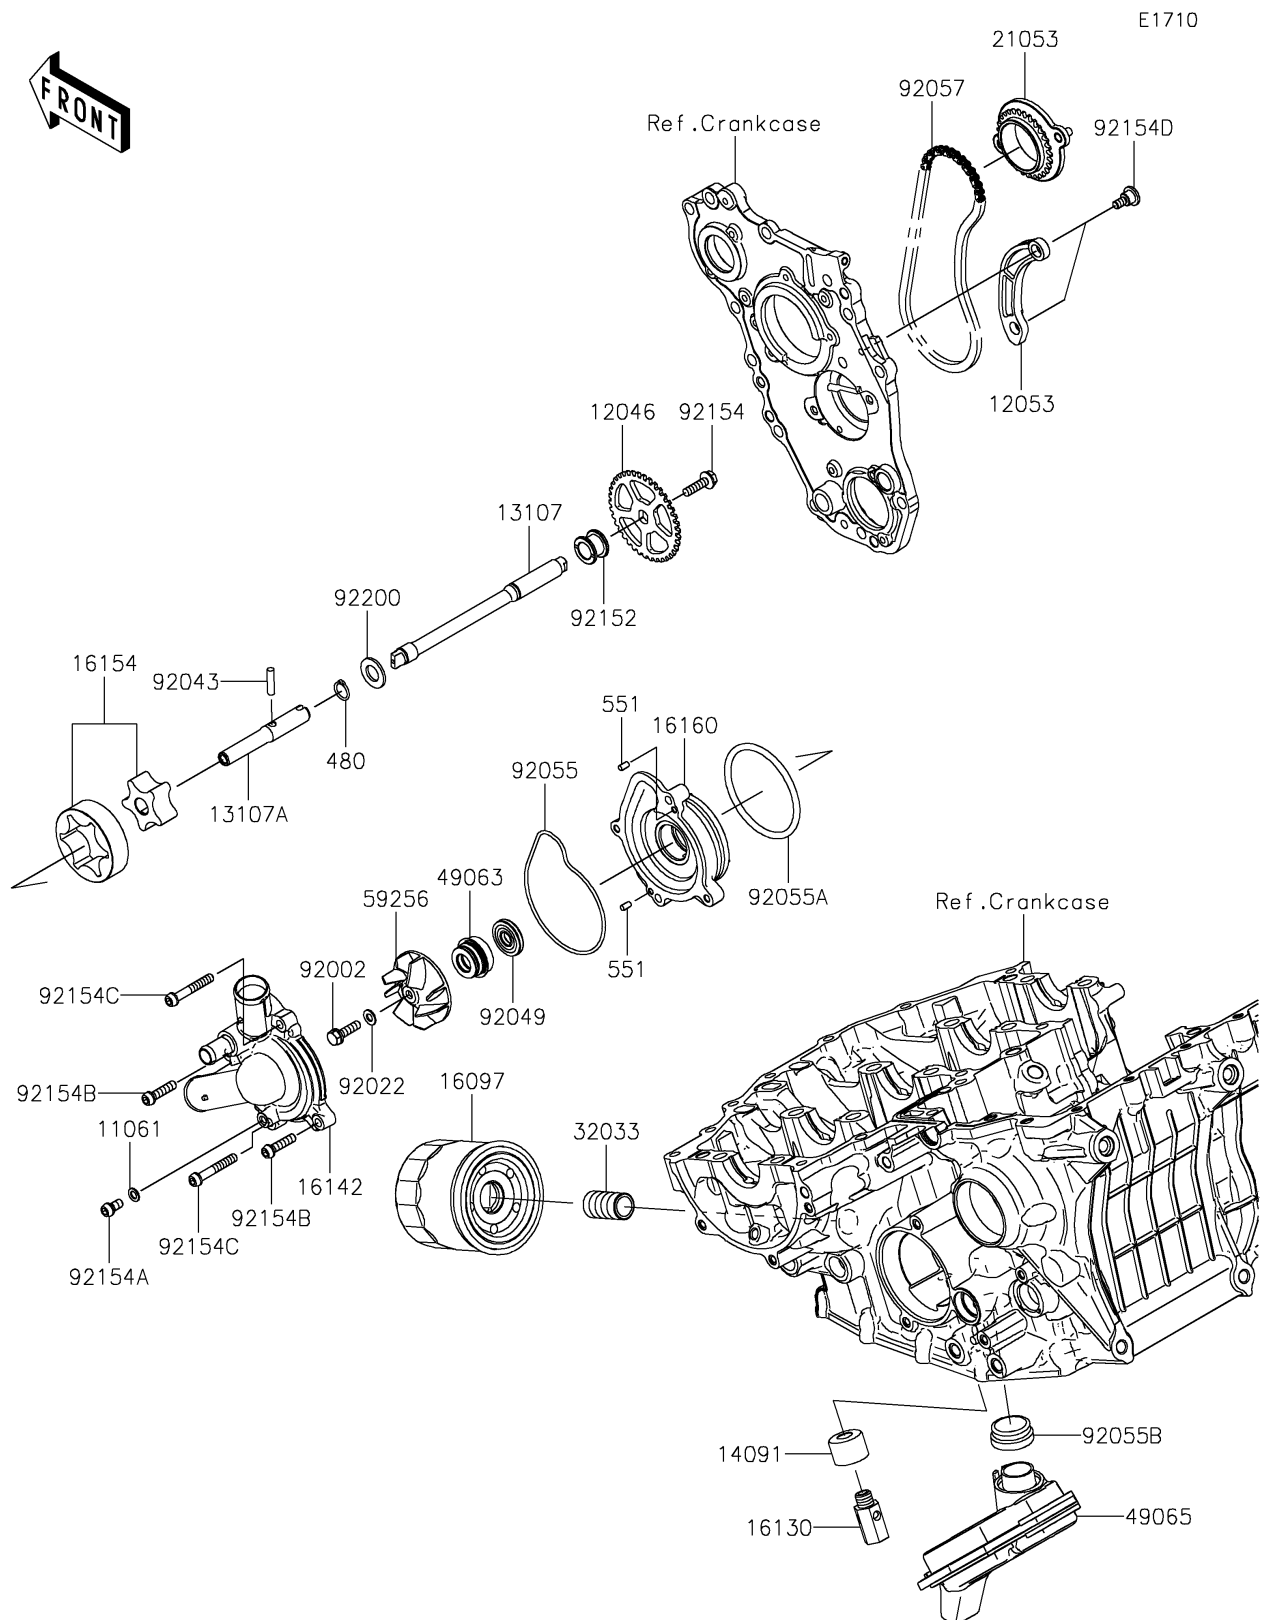

2026 NINJA H2[®]R ABS

PARTS DIAGRAM

Oil Pump/Oil Filter

2026 NINJA H2[®]R ABS

PARTS LIST

Oil Pump/Oil Filter

ITEM NAME	PART NUMBER	QUANTITY
GASKET (Ref # 11061)	11061-0107	1
SPROCKET,OIL PUMP,38T (Ref # 12046)	12046-0094	1
GUIDE-CHAIN (Ref # 12053)	12053-0218	1
SHAFT,RH (Ref # 13107)	13107-0809	1
SHAFT,LH (Ref # 13107A)	13107-0810	1
COVER,VALVE (Ref # 14091)	14091-0497	1
FILTER-ASSY-OIL (Ref # 16097)	16097-0009	1
VALVE-ASSY-RELIEF (Ref # 16130)	16130-0005	1
COVER-PUMP,WATER (Ref # 16142)	16142-0733	1
ROTOR-PUMP,OIL (Ref # 16154)	16154-0723	1
BODY,WATER PUMP (Ref # 16160)	16160-0786	1
SPROCKET-ASSY,PUMP DRIVE,29T (Ref # 21053)	21053-0007	1
PIPE,OIL FILTER (Ref # 32033)	32033-1535	1
SEAL-MECHANICAL (Ref # 49063)	49063-1055	1
FILTER-OIL (Ref # 49065)	49065-0037	1
IMPELLER (Ref # 59256)	59256-0011	1
BOLT,6X22 (Ref # 92002)	92002-1154	1
WASHER,6.1X12X1 (Ref # 92022)	92022-077	1
PIN,5X21.8 (Ref # 92043)	92043-1518	1
SEAL-OIL (Ref # 92049)	92049-0778	1
RING-O,WATER PUMP (Ref # 92055)	92055-0208	1
RING-O,68.2X2.4 (Ref # 92055A)	92055-1338	1
RING-O,OIL FILTER (Ref # 92055B)	92055-1503	1
CHAIN,92RH2005-76M (Ref # 92057)	92057-0635	1
COLLAR (Ref # 92152)	92152-1935	1
BOLT,FLANGED,6X22 (Ref # 92154)	92154-0387	1
BOLT,SOCKET,6X12 (Ref # 92154A)	92154-1453	1
BOLT,SOCKET,6X25 (Ref # 92154B)	92154-1457	2
BOLT,SOCKET,6X40 (Ref # 92154C)	92154-1459	2

2026 NINJA H2[®]R ABS

PARTS LIST

Oil Pump/Oil Filter

ITEM NAME	PART NUMBER	QUANTITY
BOLT (Ref # 92154D)	92154-1651	2
WASHER,13X24X2 (Ref # 92200)	92200-0451	1
CIRCLIP-TYPE-C,13MM (Ref # 480)	480J1300	1
PIN-DOWEL,4X8 (Ref # 551)	551A0408	2