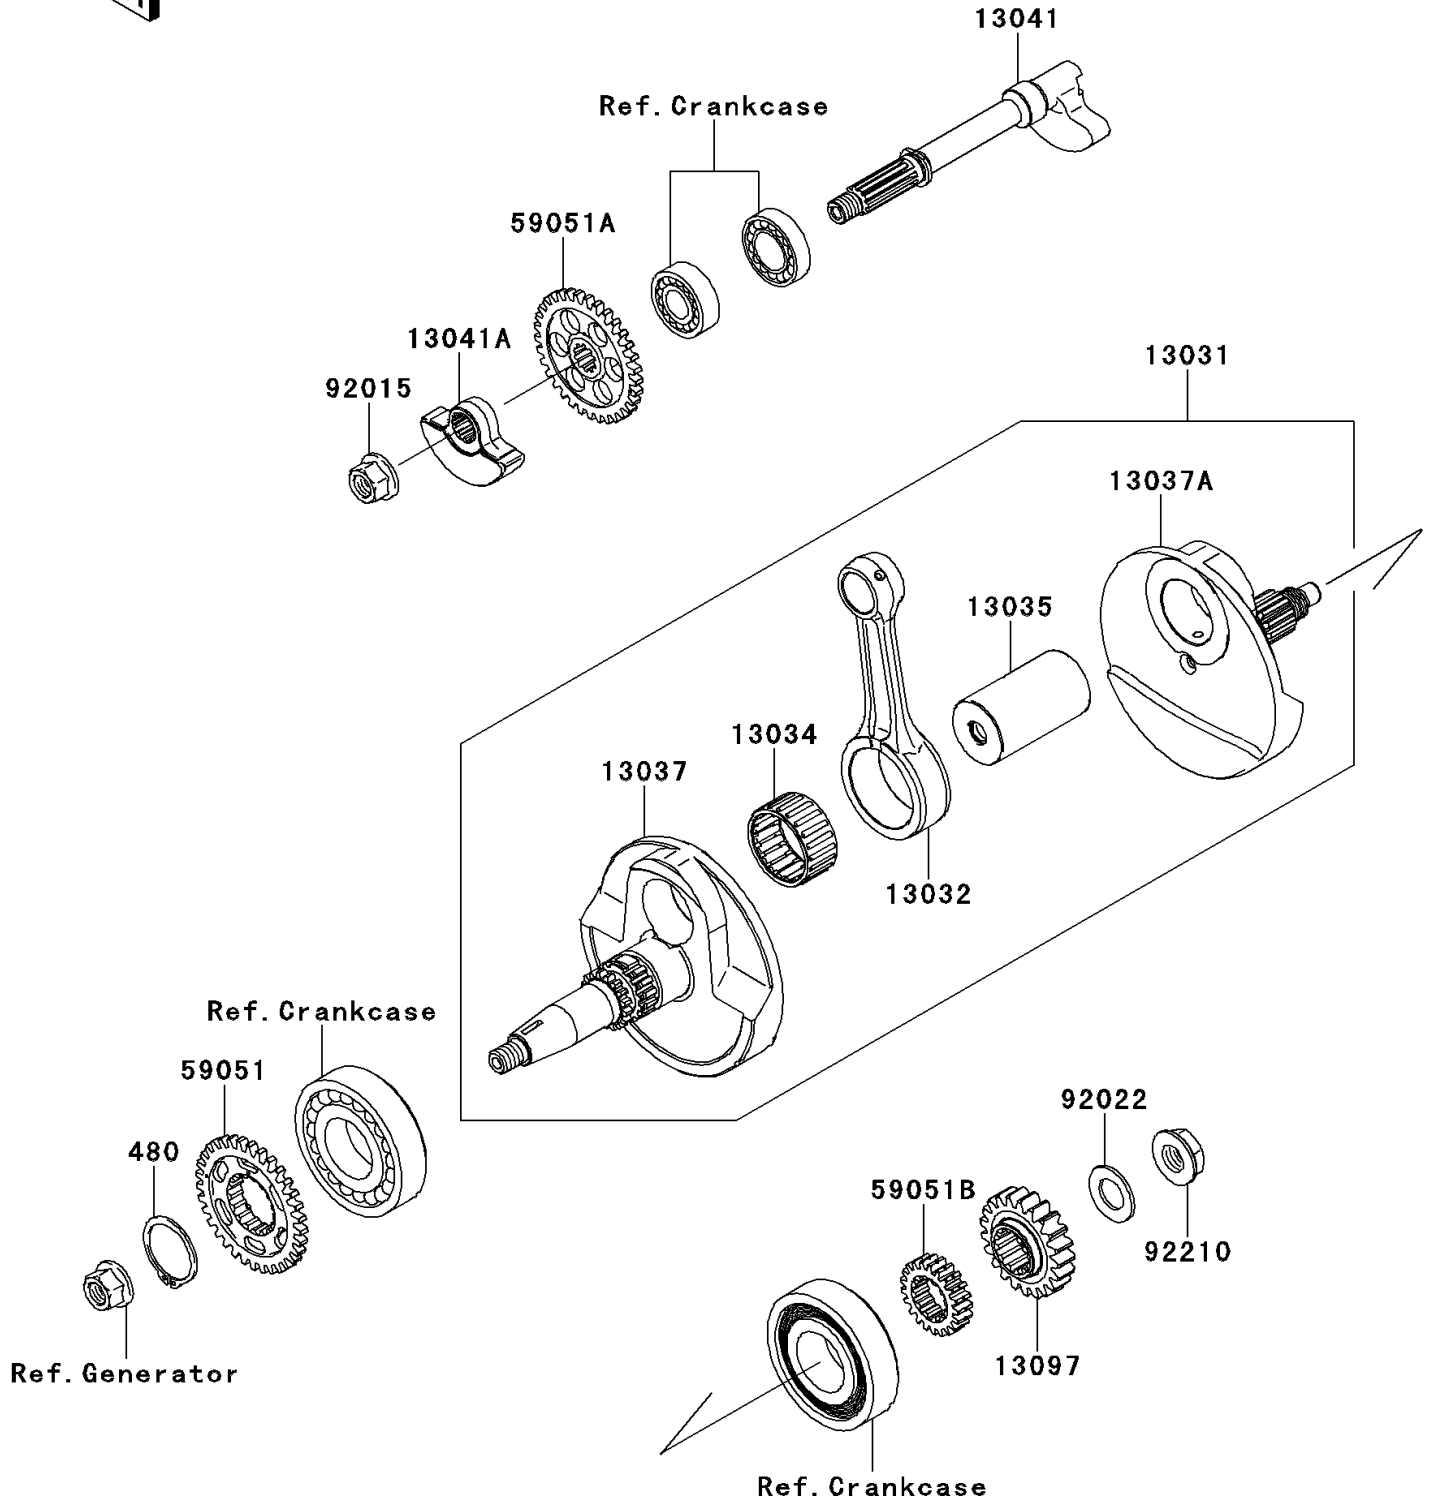

2010 KFX[®] 450R

PARTS DIAGRAM

Crankshaft

E1321

2010 KFX[®] 450R

PARTS LIST

Crankshaft

Kawasaki

Let the Good Times Roll[®]

ITEM NAME

PART NUMBER

QUANTITY
