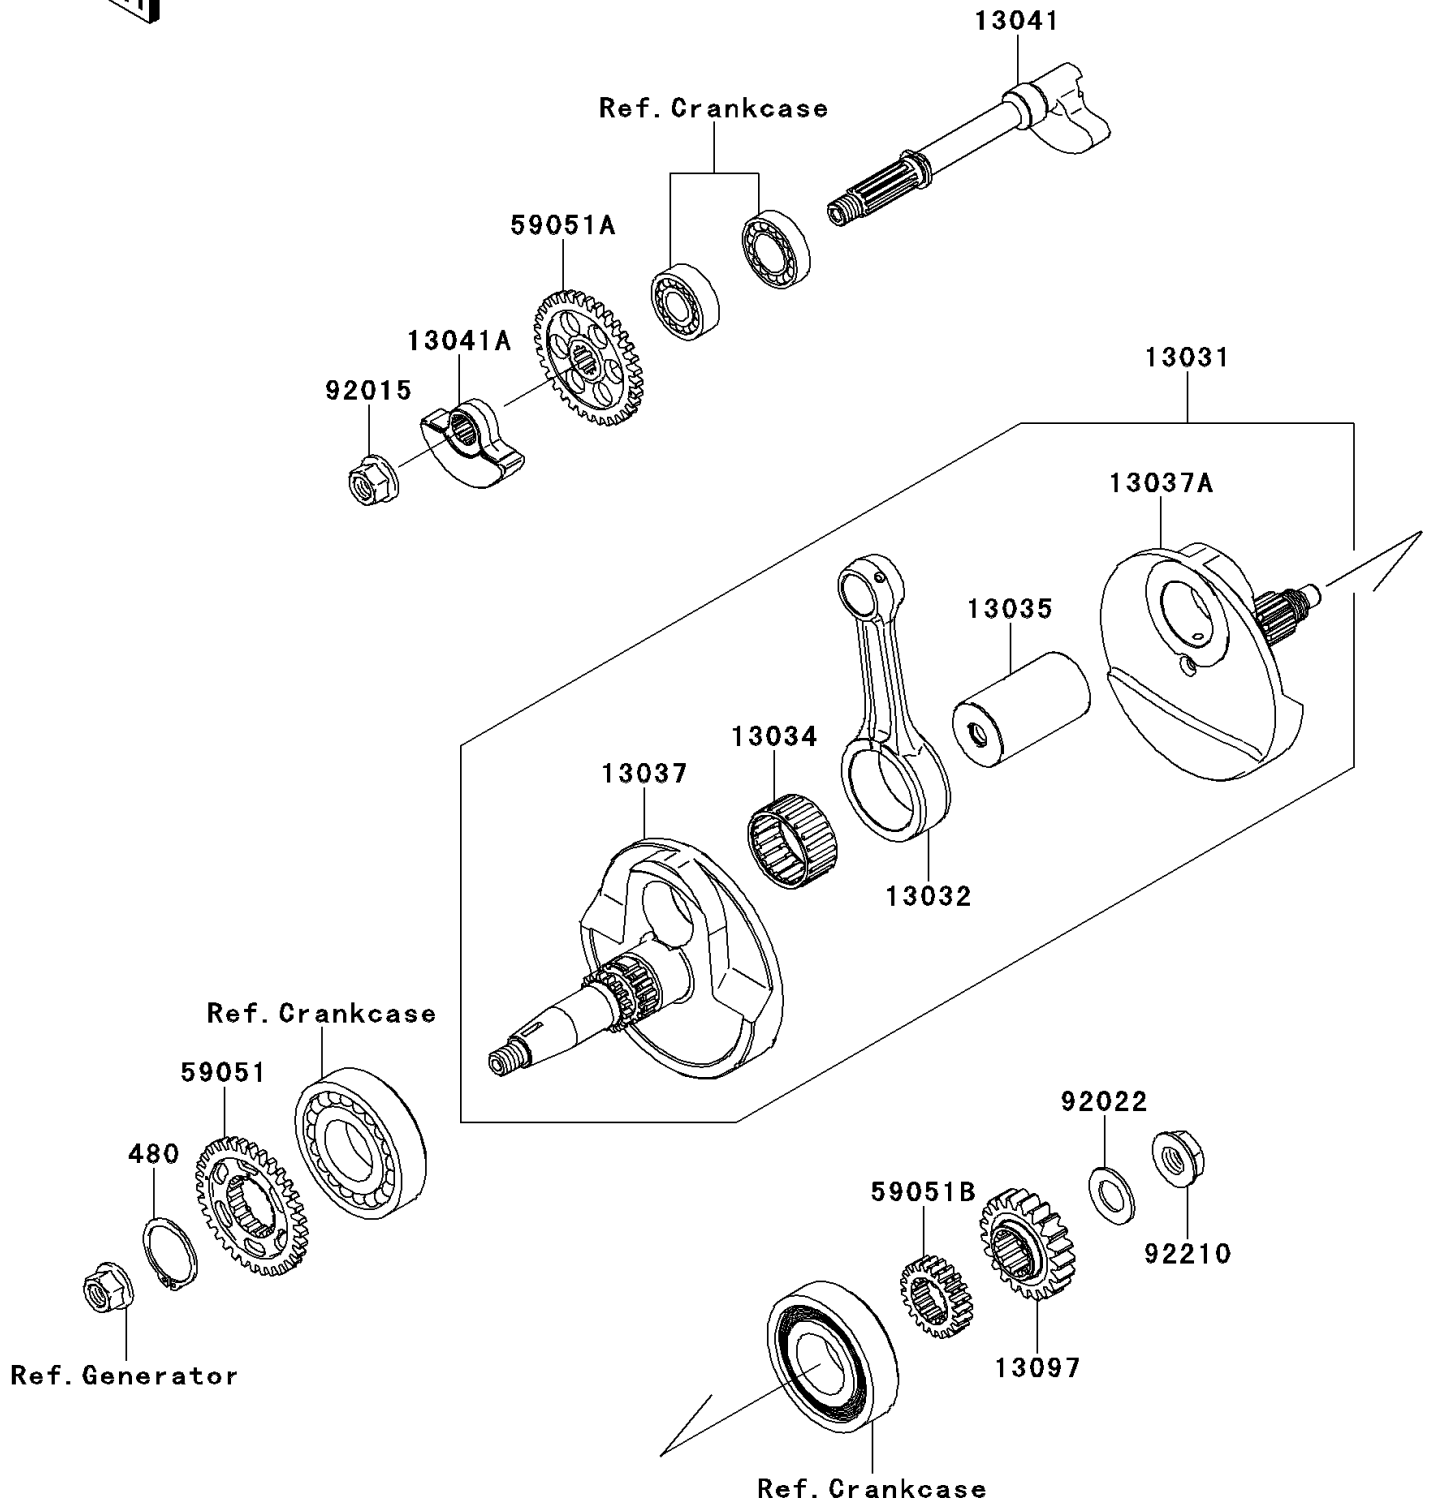

2009 KFX[®] 450R

PARTS DIAGRAM

Crankshaft

E1321

2009 KFX[®] 450R

PARTS LIST

Crankshaft

Kawasaki

Let the Good Times Roll[®]

ITEM NAME

PART NUMBER

QUANTITY
