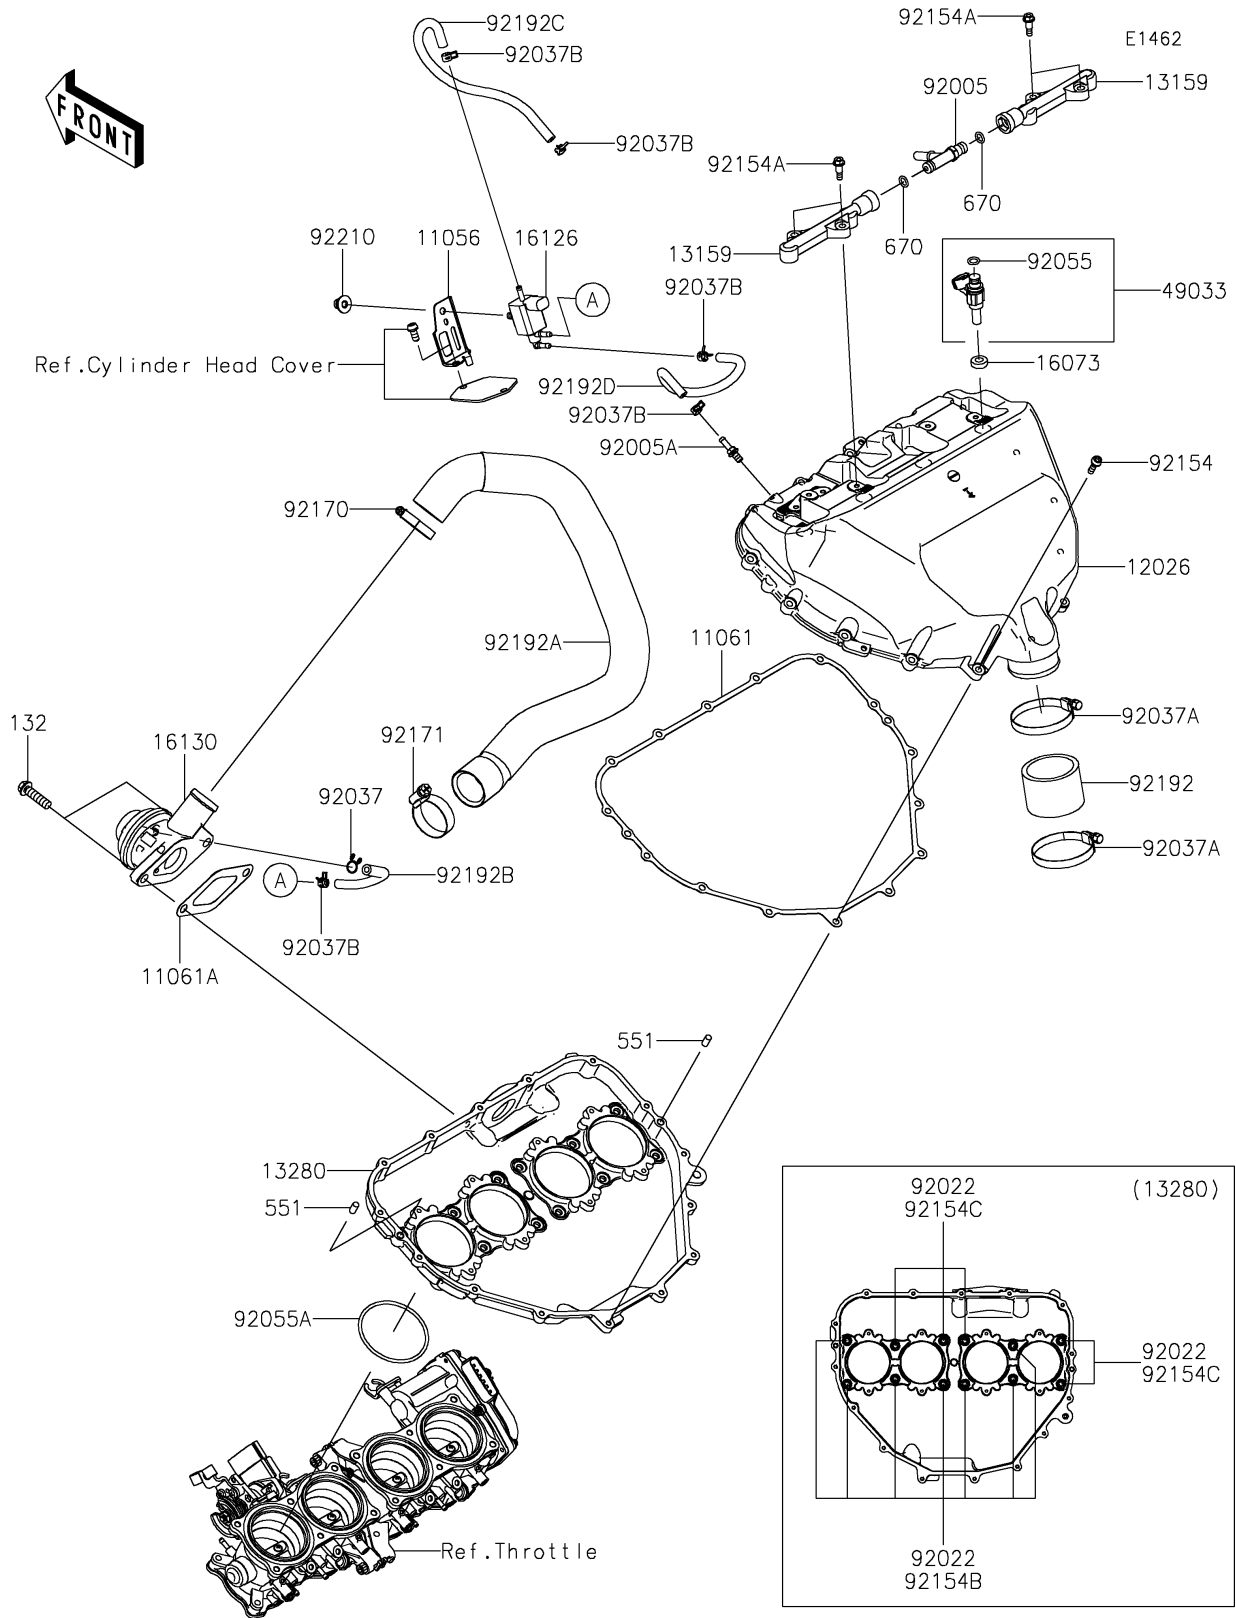

2026 NINJA H2[®]R ABS

PARTS DIAGRAM

Air Chamber

2026 NINJA H2® R ABS

PARTS LIST

Air Chamber

ITEM NAME	PART NUMBER	QUANTITY
BRACKET,SOLENOID VALVE (Ref # 11056)	11056-4452	1
GASKET,CHAMBER (Ref # 11061)	11061-0949	1
GASKET,BLOWOFF VALVE (Ref # 11061A)	11061-0950	1
CHAMBER,INTAKE (Ref # 12026)	12026-0012	1
CONNECTOR (Ref # 13159)	13159-0016	2
HOLDER,CHAMBER (Ref # 13280)	13280-0801	1
INSULATOR (Ref # 16073)	16073-0129	4
VALVE,SOLENOID (Ref # 16126)	16126-0751	1
VALVE-ASSY-RELIEF,BLOWOFF (Ref # 16130)	16130-0004	1
NOZZLE-INJECTION (Ref # 49033)	49033-0035	4
FITTING (Ref # 92005)	92005-0125	1
FITTING (Ref # 92005A)	92005-0826	1
WASHER,5.5X10.5X0.8 (Ref # 92022)	92022-037	12
CLAMP,TUBE (Ref # 92037)	92037-147	1
CLAMP,RESERVE TANK (Ref # 92037A)	92037-1586	2
CLAMP,7.8MM (Ref # 92037B)	92037-2116	5
RING-O,INJECTION NOZZLE (Ref # 92055)	92055-0124	4
RING-O,65.8X3 (Ref # 92055A)	92055-0815	4
BOLT,SOCKET,5X18 (Ref # 92154)	92154-1450	15
BOLT,SHOULDER,5X18 (Ref # 92154A)	92154-1764	4
BOLT,FLANGED,5X14 (Ref # 92154B)	92154-3884	7
BOLT,FLANGED,5X95 (Ref # 92154C)	92154-3886	5
CLAMP (Ref # 92170)	92170-1036	1
CLAMP (Ref # 92171)	92171-0058	1
TUBE,DIFFUSER (Ref # 92192)	92192-1415	1
TUBE,BLOWOFF VALVE-AIR FILTER (Ref # 92192A)	92192-1416	1
TUBE,SOLENOID-BLOWOFF VALVE (Ref # 92192B)	92192-1417	1
TUBE,SOLENOID-THROTTLE BODY (Ref # 92192C)	92192-1418	1
TUBE,SOLENOID-CHAMBER (Ref # 92192D)	92192-1419	1

2026 NINJA H2[®]R ABS

PARTS LIST

Air Chamber

ITEM NAME	PART NUMBER	QUANTITY
NUT,CAP,6MM (Ref # 92210)	92210-0170	1
BOLT-FLANGED-SMALL,8X30 (Ref # 132)	132BC0830	2
PIN-DOWEL,6X12 (Ref # 551)	551A0612	2
O RING,8MM (Ref # 670)	670E1508	2