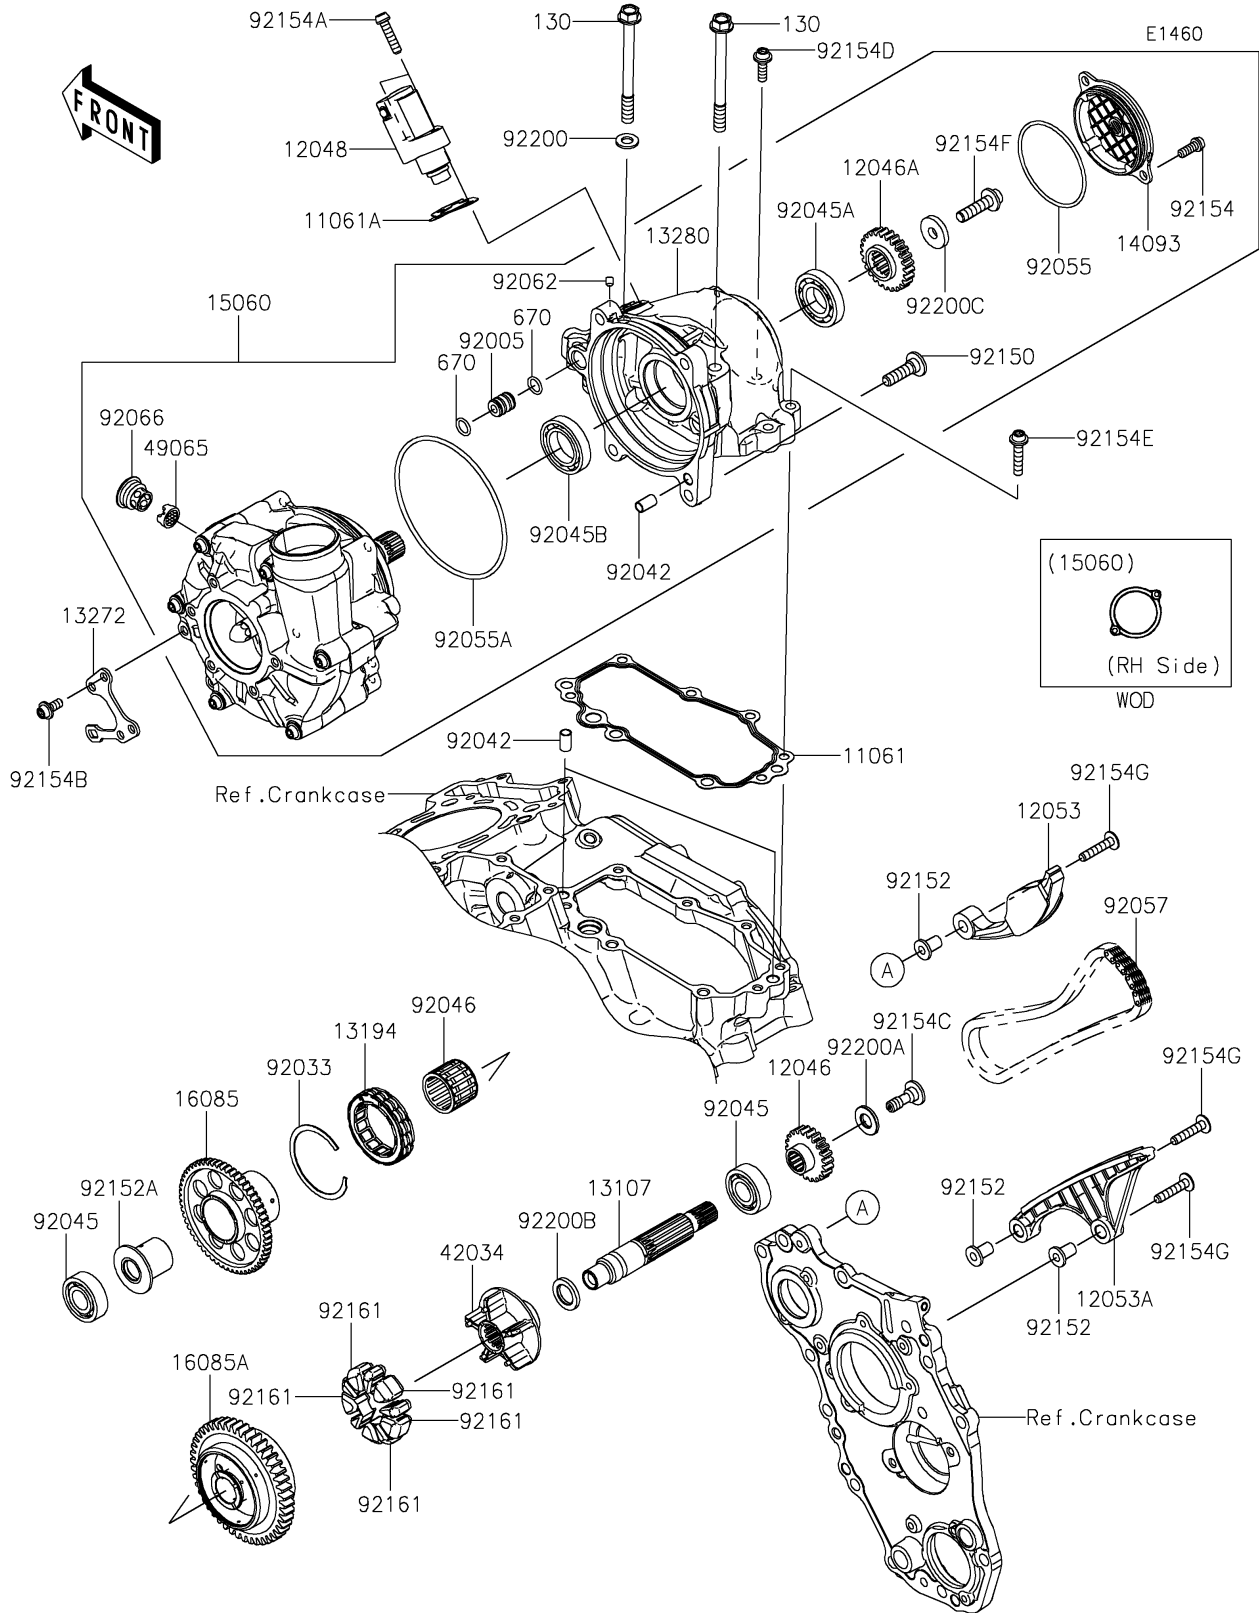

2026 NINJA H2®R ABS

PARTS DIAGRAM

Super Charger