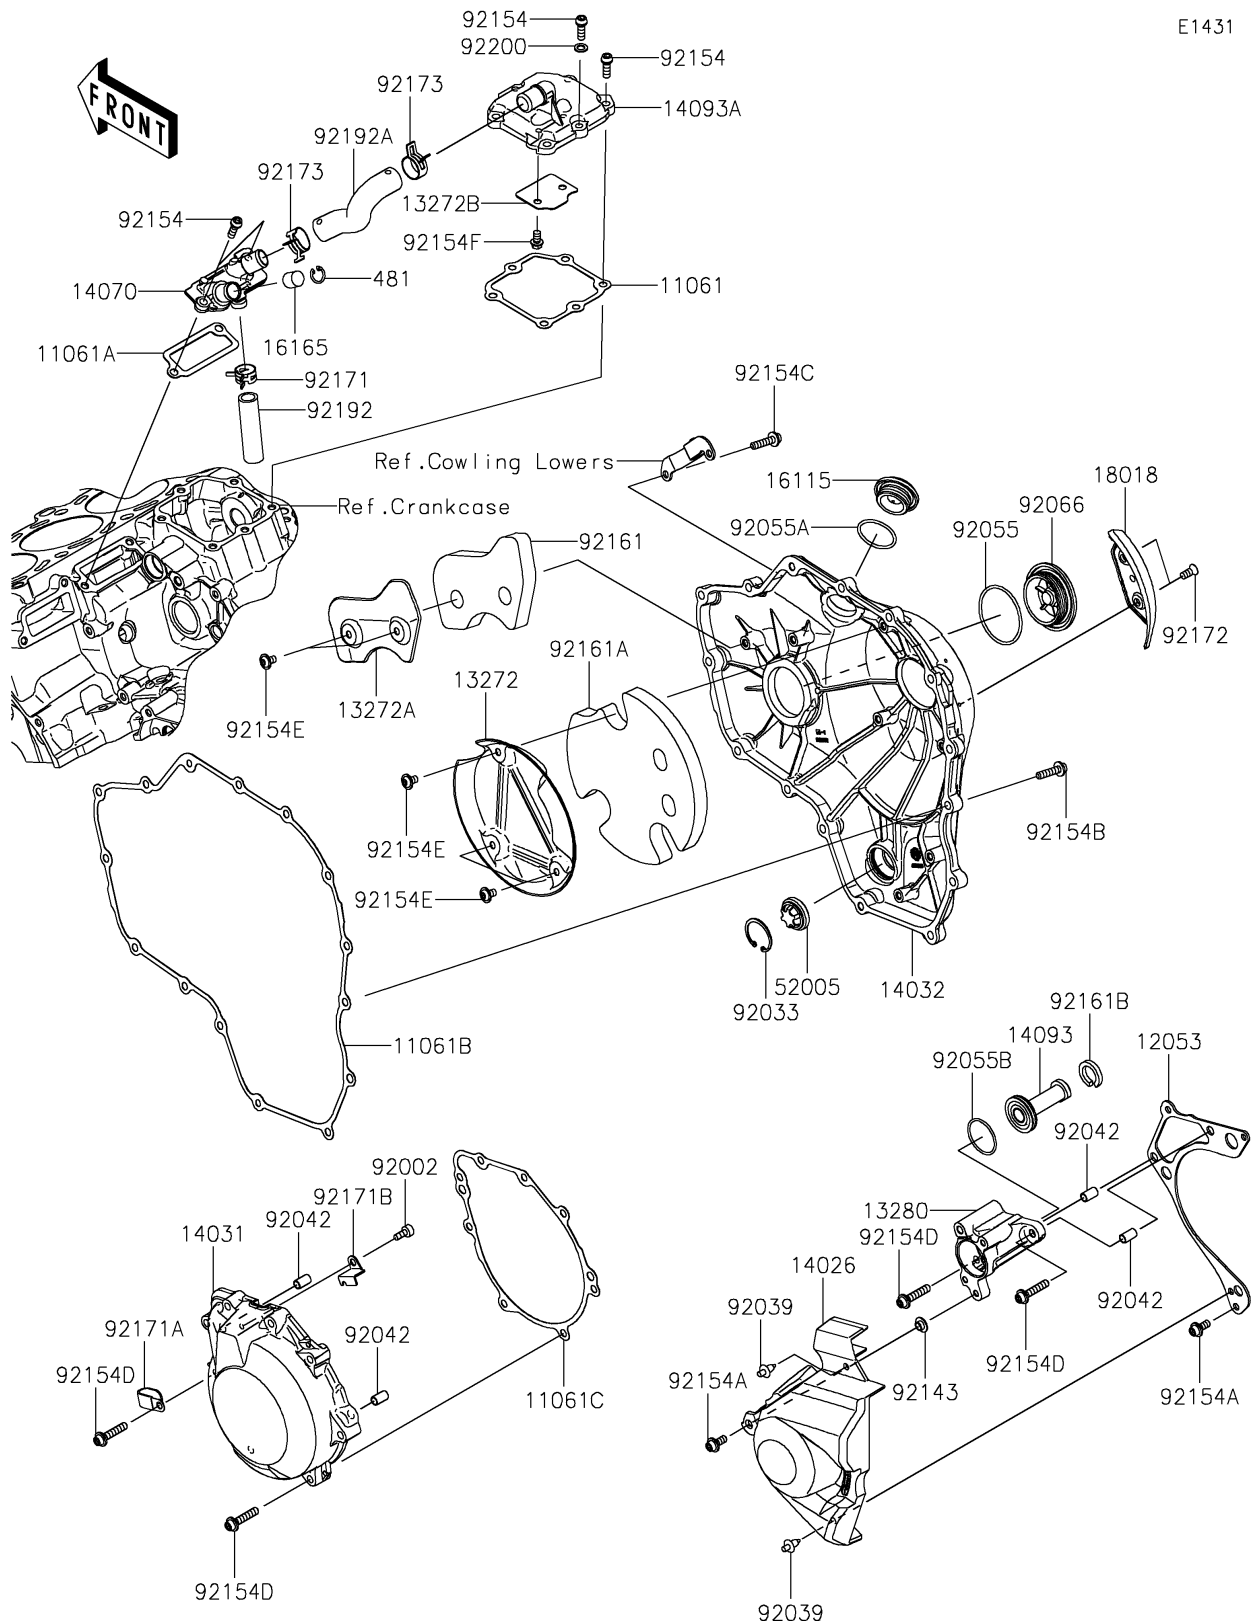

2026 NINJA H2[®]R ABS

PARTS DIAGRAM

Engine Cover(s)

E1431

2026 NINJA H2[®]R ABS

PARTS LIST

Engine Cover(s)

ITEM NAME

PART NUMBER

QUANTITY
