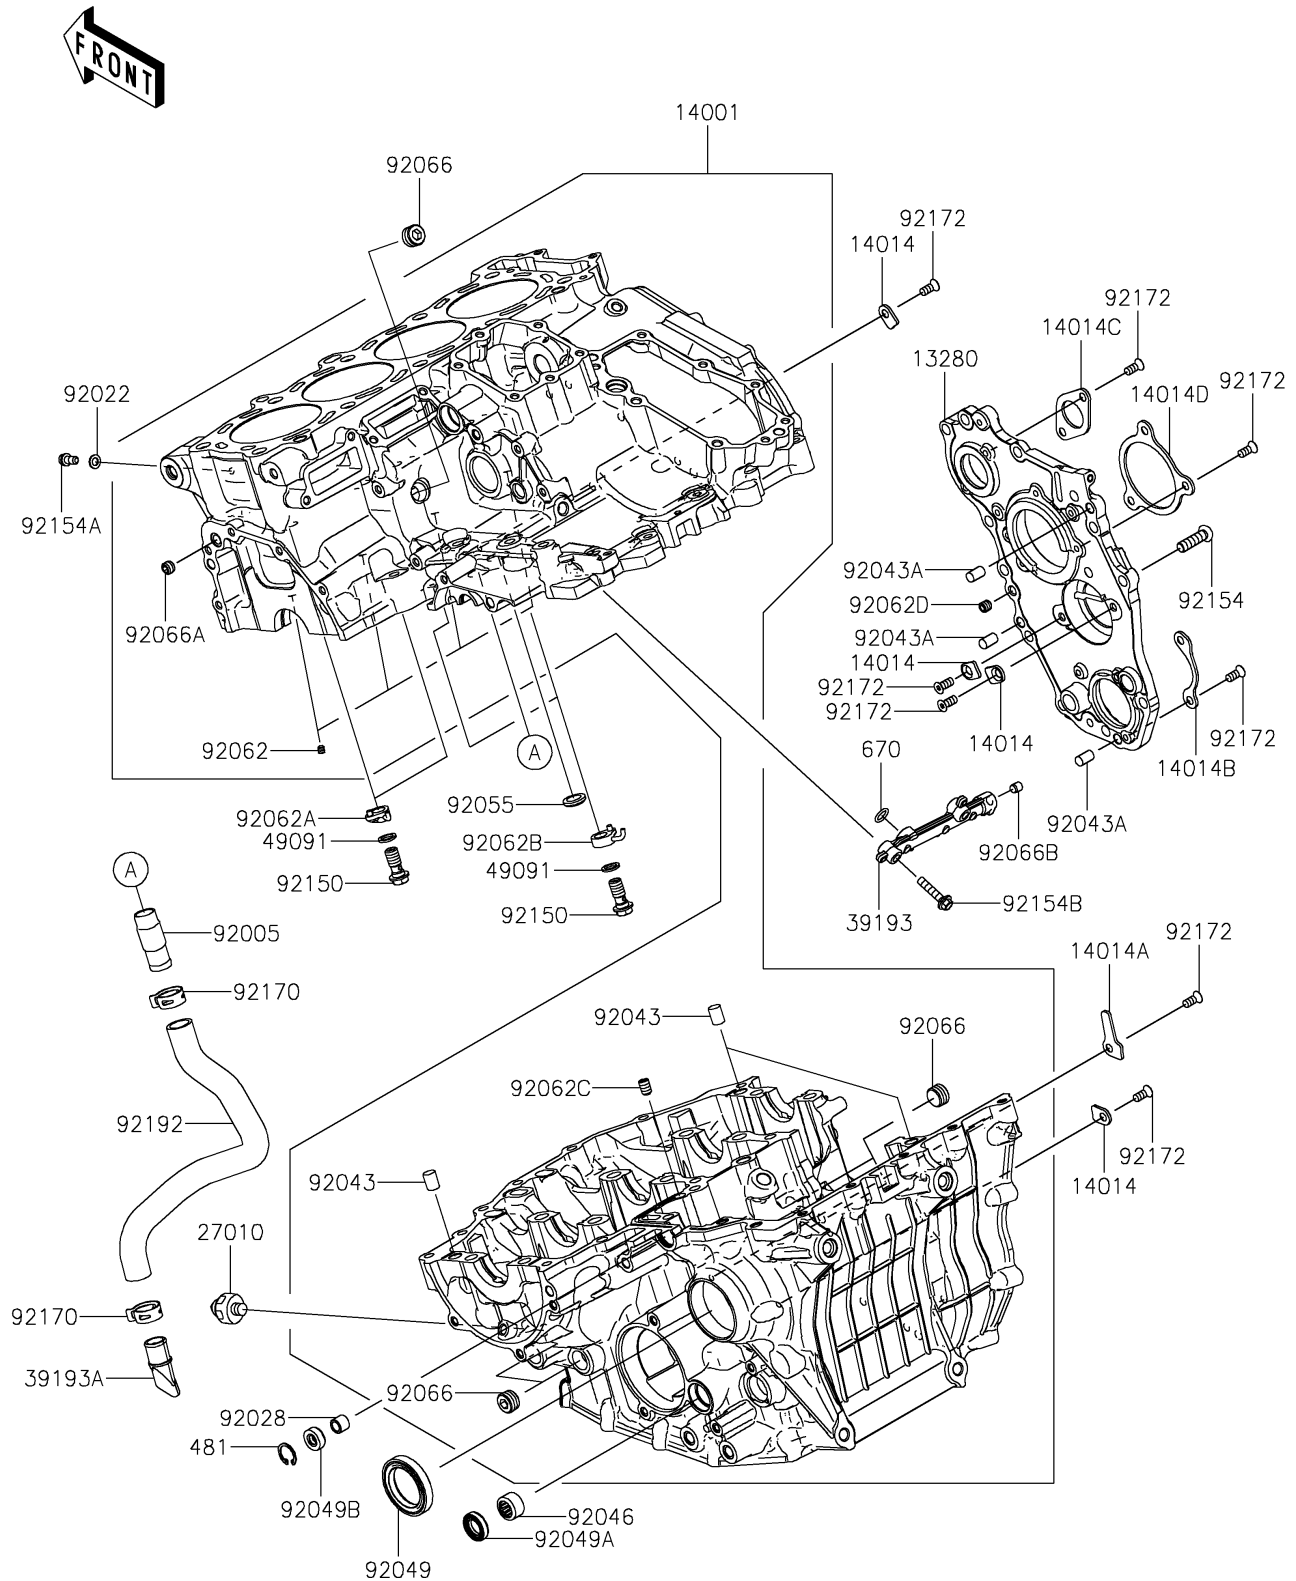

2026 NINJA H2[®]R ABS

PARTS DIAGRAM

Crankcase

E1411

2026 NINJA H2[®]R ABS

PARTS LIST

Crankcase

ITEM NAME	PART NUMBER	QUANTITY
HOLDER,TRANSMISSION (Ref # 13280)	13280-0799	1
SET-CRANKCASE (Ref # 14001)	14001-0742	1
PLATE-POSITION (Ref # 14014)	14014-0569	4
PLATE-POSITION (Ref # 14014A)	14014-0570	1
PLATE-POSITION,CHANGE DRUM (Ref # 14014B)	14014-0571	1
PLATE-POSITION,COUNTER SHAFT (Ref # 14014C)	14014-0572	1
PLATE-POSITION (Ref # 14014D)	14014-0575	1
SWITCH,OIL PRESSURE (Ref # 27010)	27010-1313	1
PIPE-OIL (Ref # 39193)	39193-0581	1
PIPE-OIL (Ref # 39193A)	39193-0582	1
WASHER-SEAL,10.1X14.5X1.5 (Ref # 49091)	49091-0001	4
FITTING (Ref # 92005)	92005-0773	1
WASHER,6.2X11X1 (Ref # 92022)	92022-304	1
BUSHING,8X12X10 (Ref # 92028)	92028-1750	1
PIN,10X14 (Ref # 92043)	92043-1506	3
PIN,8X14 (Ref # 92043A)	92043-1567	3
BEARING-NEEDLE,HK1412FM (Ref # 92046)	92046-0043	1
SEAL-OIL,TC 35X50X8 (Ref # 92049)	92049-1452	1
SEAL-OIL,TC14245 (Ref # 92049A)	92049-1520	1
SEAL-OIL (Ref # 92049B)	92049-1566	1
RING-O (Ref # 92055)	92055-0832	1
NOZZLE (Ref # 92062)	92062-0004	4
NOZZLE (Ref # 92062A)	92062-0027	2
NOZZLE (Ref # 92062B)	92062-0028	2
NOZZLE (Ref # 92062C)	92062-0031	1
NOZZLE (Ref # 92062D)	92062-0032	1
PLUG (Ref # 92066)	92066-0831	5
PLUG,PT1/8X7 (Ref # 92066A)	92066-0863	1
PLUG,OIL LINE,7.2X8 (Ref # 92066B)	92066-1012	1

2026 NINJA H2[®]R ABS

PARTS LIST

Crankcase

ITEM NAME	PART NUMBER	QUANTITY
BOLT,BANJO,10X23 (Ref # 92150)	92150-1641	4
BOLT,TORX,8X28 (Ref # 92154)	92154-0415	12
BOLT,SOCKET,6X12 (Ref # 92154A)	92154-1453	1
BOLT,FLANGED,6X28 (Ref # 92154B)	92154-1845	2
CLAMP (Ref # 92170)	92170-1640	2
SCREW,TORX,6X14 (Ref # 92172)	92172-0906	12
TUBE,BREATHER DRAIN (Ref # 92192)	92192-1437	1
CIRCLIP-TYPE-C,18MM (Ref # 481)	481J1800	1
O RING,9.8X1.9 (Ref # 670)	670B1510	1