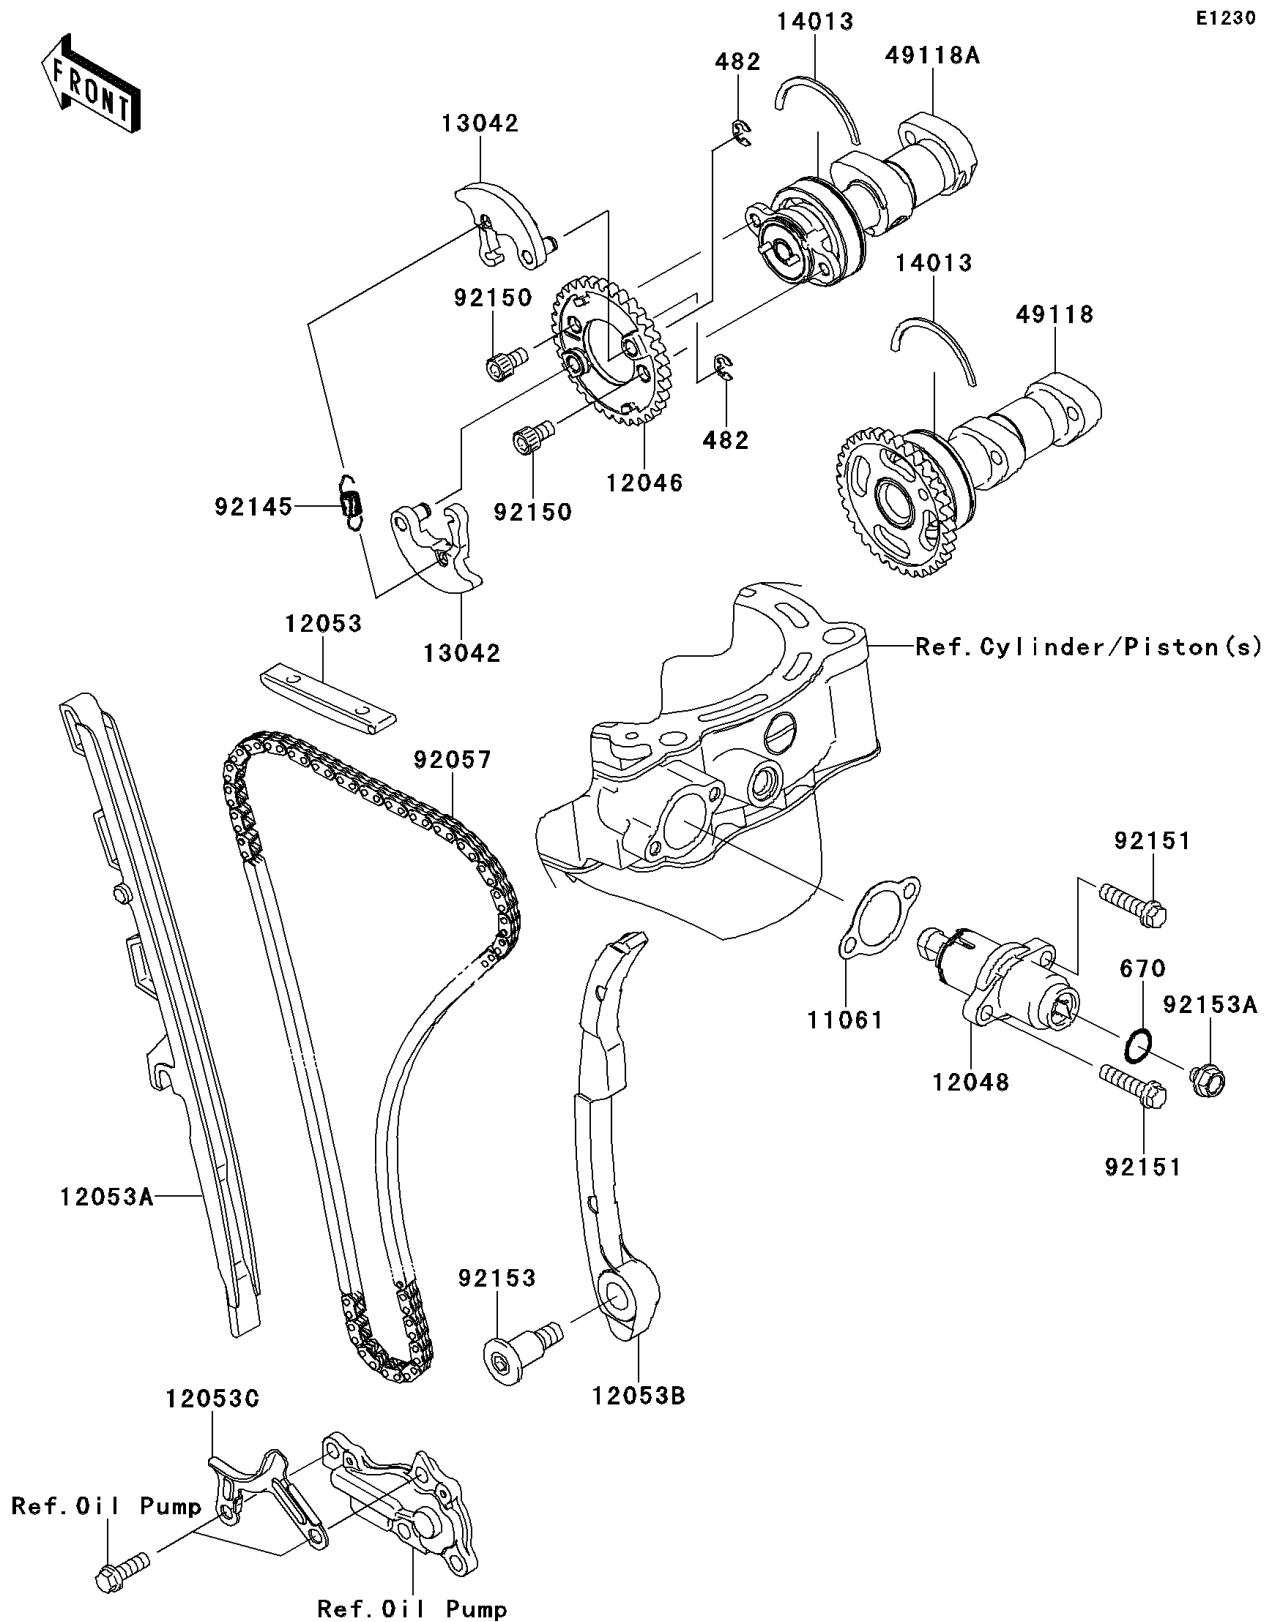

2009 KFX[®] 450R

PARTS DIAGRAM

Camshaft(s)/Tensioner

E1230

2009 KFX[®] 450R

PARTS LIST

Camshaft(s)/Tensioner

Kawasaki

Let the Good Times Roll[®]

ITEM NAME

PART NUMBER

QUANTITY
