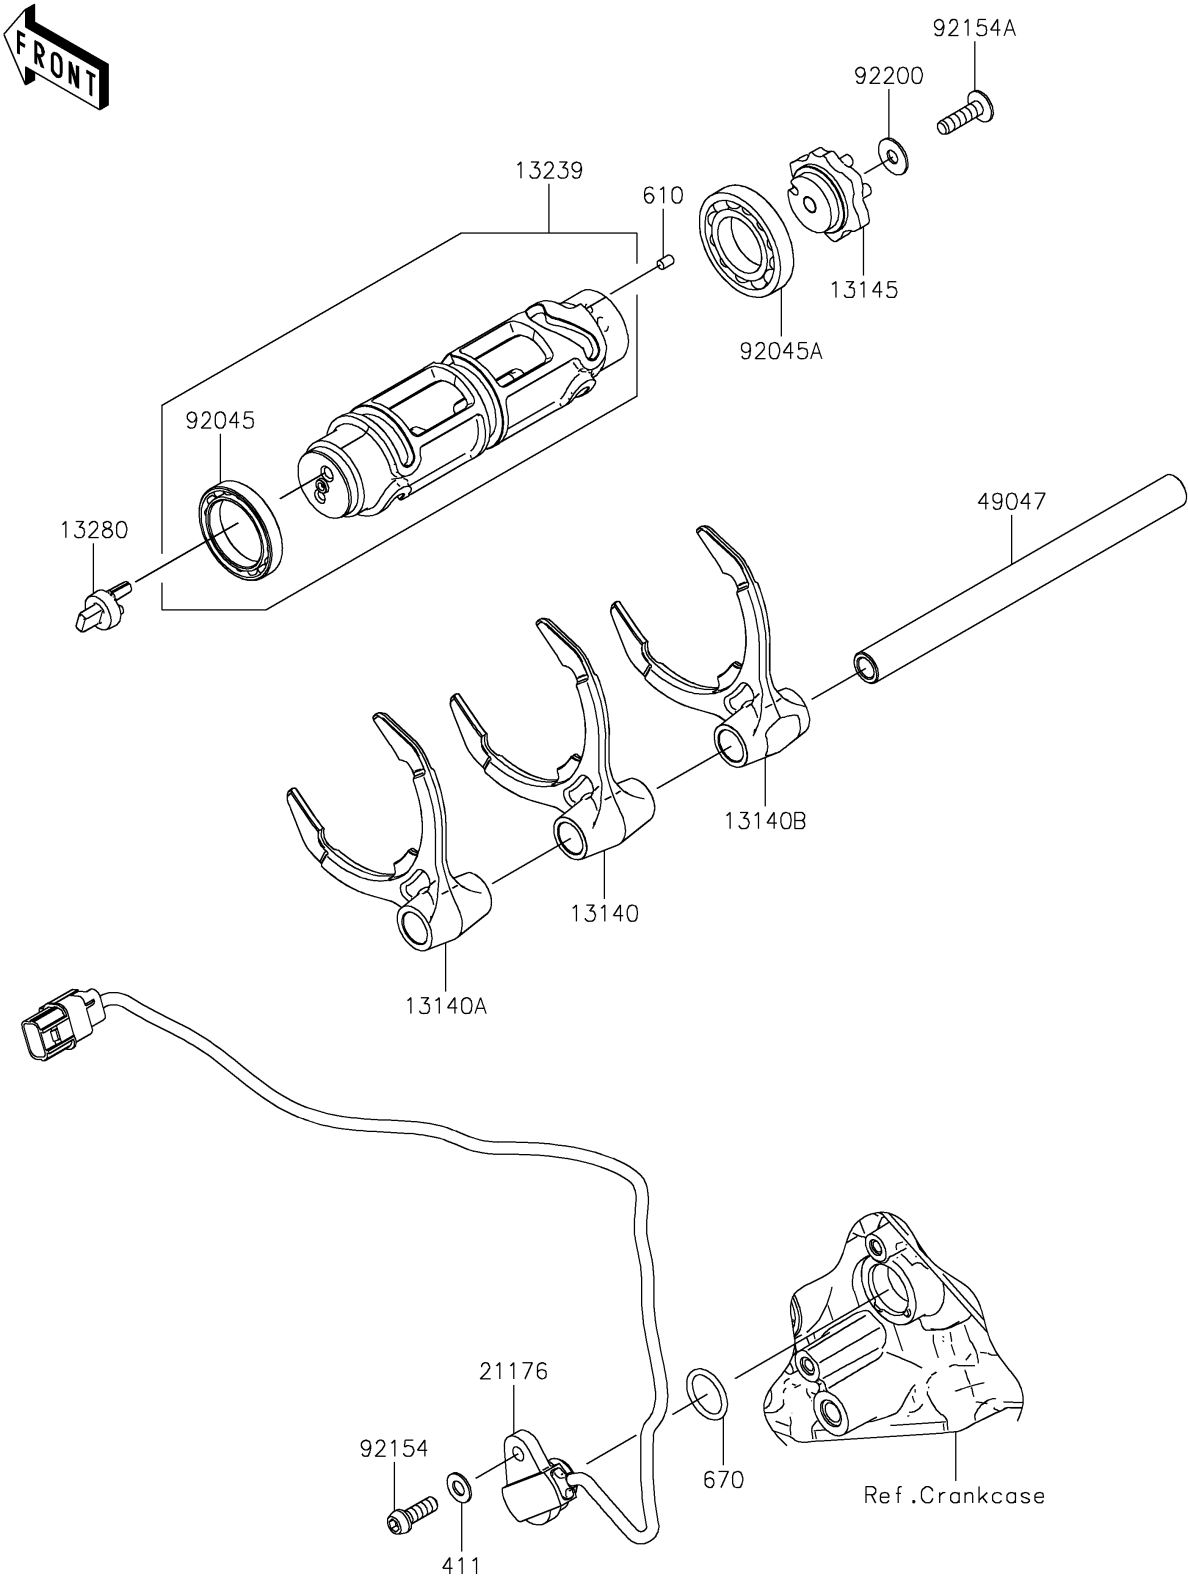

2026 NINJA H2[®]R ABS

PARTS DIAGRAM

Gear Change Drum/Shift Fork(s)

E1362

2026 NINJA H2® R ABS

PARTS LIST

Gear Change Drum/Shift Fork(s)

ITEM NAME	PART NUMBER	QUANTITY
FORK-SHIFT,3RD&4TH (Ref # 13140)	13140-0645	1
FORK-SHIFT,5TH&6TH (Ref # 13140A)	13140-0646	1
FORK-SHIFT,1ST&2ND (Ref # 13140B)	13140-0649	1
CAM-CHANGE DRUM (Ref # 13145)	13145-0586	1
DRUM-ASSY-CHANGE (Ref # 13239)	13239-0605	1
HOLDER (Ref # 13280)	13280-0964	1
SENSOR,GEAR POSITION (Ref # 21176)	21176-0787	1
ROD-SHIFT (Ref # 49047)	49047-0635	1
BEARING-BALL,6806 (Ref # 92045)	92045-0826	1
BEARING-BALL,16005 (Ref # 92045A)	92045-1045	1
BOLT,SOCKET,6X18 (Ref # 92154)	92154-1455	1
BOLT,TORX,6X22 (Ref # 92154A)	92154-2903	1
WASHER,6X16X1 (Ref # 92200)	92200-2145	1
WASHER-PLAIN,6MM (Ref # 411)	411AA0600	1
ROLLER,4X6 (Ref # 610)	610A0406	1
O RING,18MM (Ref # 670)	670D2018	1