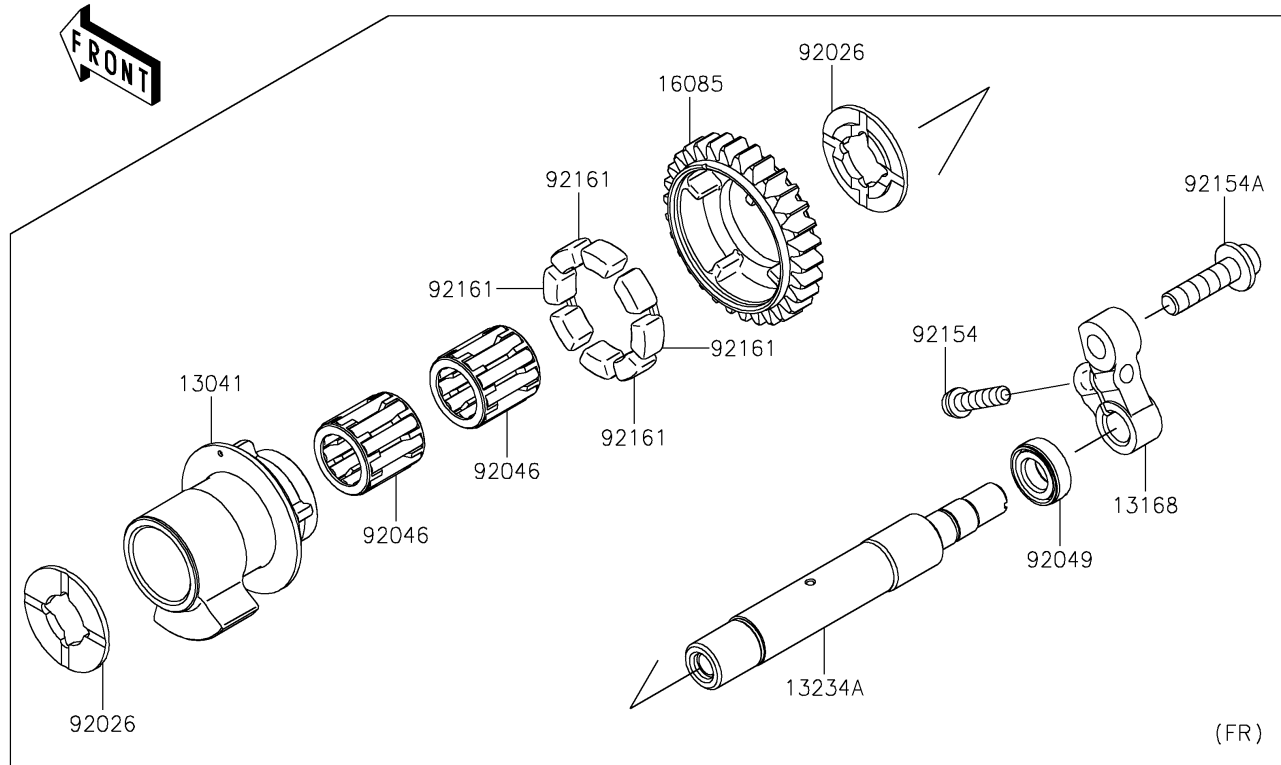

2026 NINJA H2[®]R ABS

PARTS DIAGRAM

Balancer

E1323

2026 NINJA H2® R ABS

PARTS LIST

Balancer

ITEM NAME	PART NUMBER	QUANTITY
BALANCER,FR (Ref # 13041)	13041-0043	1
BALANCER,RR (Ref # 13041A)	13041-0045	1
LEVER,BACKLASH ADJUSTMENT (Ref # 13168)	13168-0831	2
SHAFT-COMP (Ref # 13234)	13234-0050	1
SHAFT-COMP (Ref # 13234A)	13234-0595	1
GEAR,30T (Ref # 16085)	16085-0621	2
SPACER (Ref # 92026)	92026-0730	4
BEARING-NEEDLE (Ref # 92046)	92046-1266	4
SEAL-OIL (Ref # 92049)	92049-0720	2
BOLT,SOCKET,6X25 (Ref # 92154)	92154-1457	2
BOLT,SOCKET,8X30 (Ref # 92154A)	92154-1679	2
DAMPER (Ref # 92161)	92161-1055	8