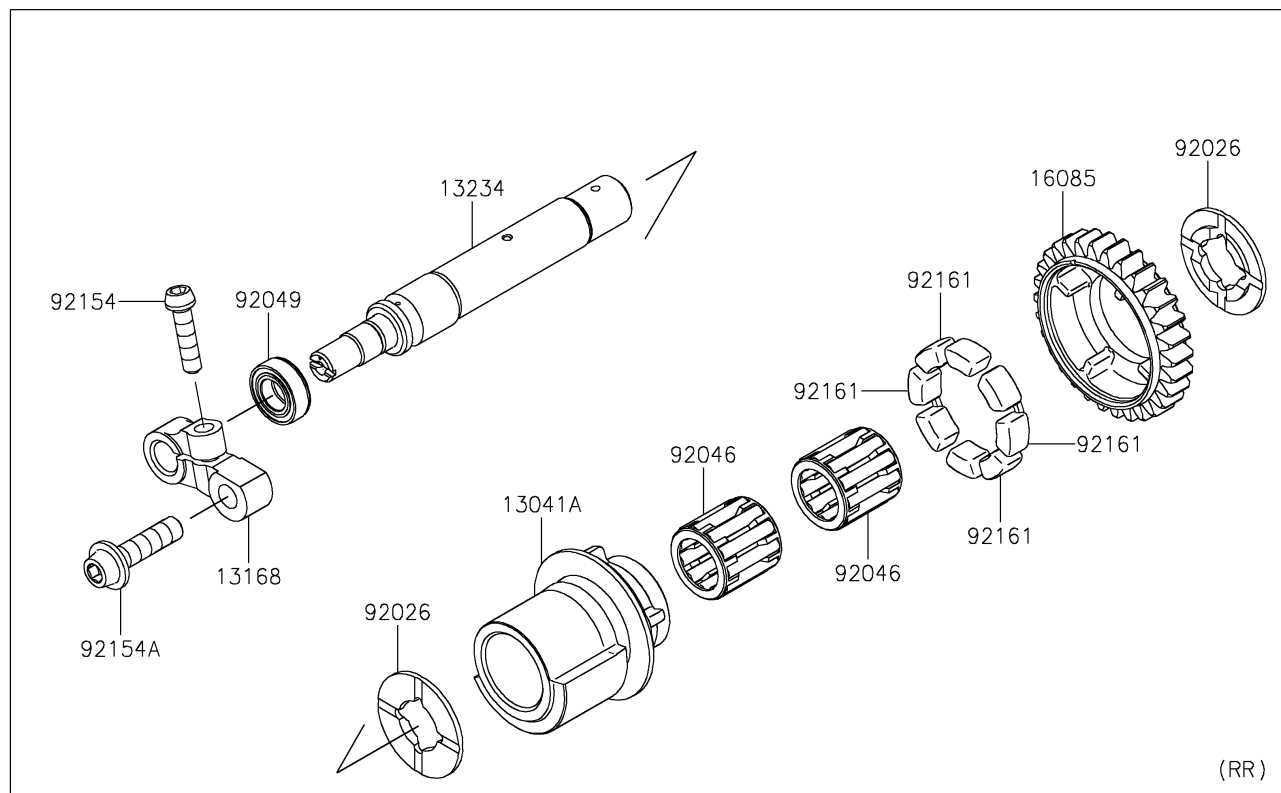

2026 NINJA H2[®]R ABS

PARTS DIAGRAM

Balancer

E1323

2026 NINJA H2® R ABS

PARTS LIST

Balancer

ITEM NAME	PART NUMBER	QUANTITY
BALANCER,FR (Ref # 13041)	13041-0043	1
BALANCER,RR (Ref # 13041A)	13041-0045	1
LEVER,BACKLASH ADJUSTMENT (Ref # 13168)	13168-0831	2
SHAFT-COMP (Ref # 13234)	13234-0050	1
SHAFT-COMP (Ref # 13234A)	13234-0595	1
GEAR,30T (Ref # 16085)	16085-0621	2
SPACER (Ref # 92026)	92026-0730	4
BEARING-NEEDLE (Ref # 92046)	92046-1266	4
SEAL-OIL (Ref # 92049)	92049-0720	2
BOLT,SOCKET,6X25 (Ref # 92154)	92154-1457	2
BOLT,SOCKET,8X30 (Ref # 92154A)	92154-1679	2
DAMPER (Ref # 92161)	92161-1055	8