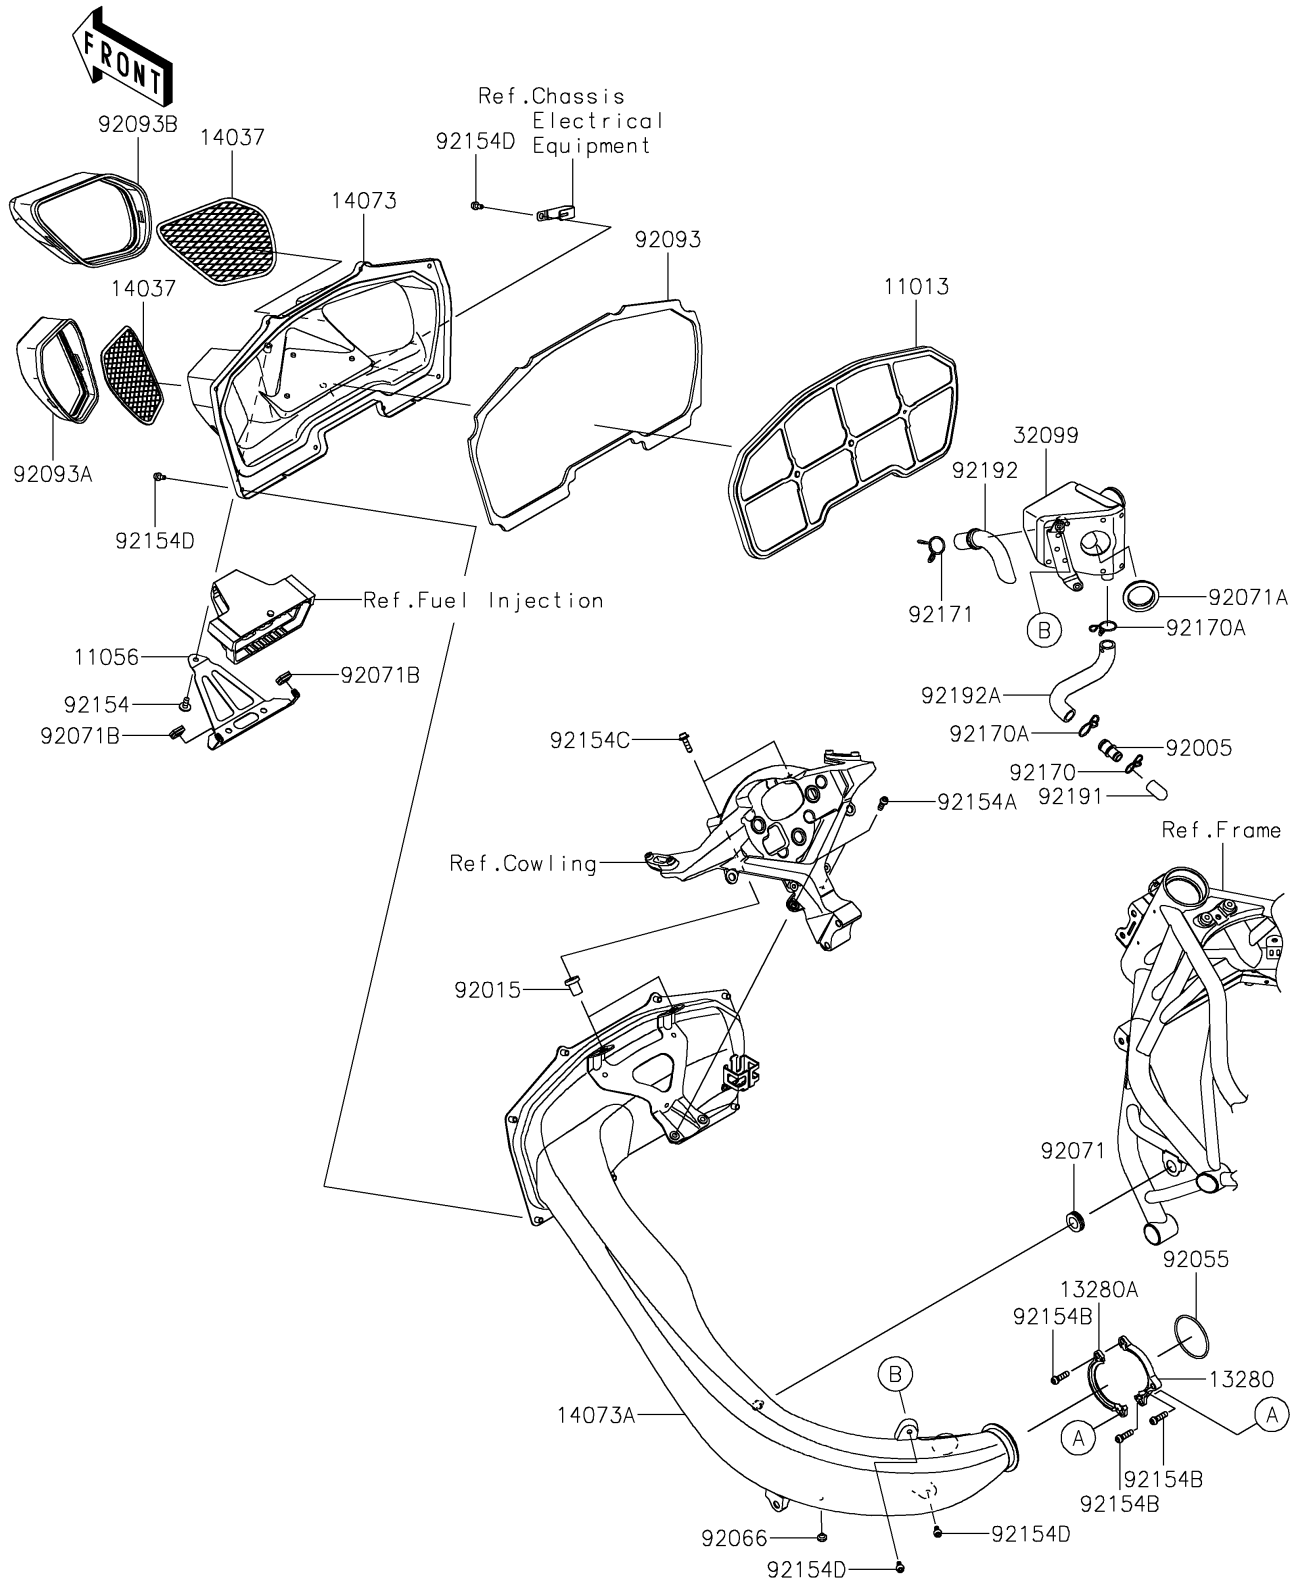

## PARTS DIAGRAM

### Air Cleaner

E1130

## PARTS LIST

### Air Cleaner

ITEM NAME	PART NUMBER	QUANTITY
ELEMENT-AIR FILTER (Ref # 11013)	11013-0759	1
BRACKET (Ref # 11056)	11056-7050	1
HOLDER (Ref # 13280)	13280-0825	1
HOLDER (Ref # 13280A)	13280-0834	1
SCREEN (Ref # 14037)	14037-0772	2
DUCT, RAM AIR, FR, CFRP (Ref # 14073)	14073-0807	1
DUCT, RAM AIR, R. CARBON (Ref # 14073A)	14073-0850-53F	1
CASE, REZONATOR, CFRP (Ref # 32099)	32099-0764	1
FITTING (Ref # 92005)	92005-0776	1
NUT, RUBBER, 6MM (Ref # 92015)	92015-1692	2
RING-O (Ref # 92055)	92055-0156	1
PLUG (Ref # 92066)	92066-0824	1
GROMMET (Ref # 92071)	92071-056	1
GROMMET (Ref # 92071A)	92071-0743	1
GROMMET (Ref # 92071B)	92071-0751	2
SEAL (Ref # 92093)	92093-0621	1
SEAL, COWLING, LH (Ref # 92093A)	92093-0623	1
SEAL, COWLING, RH (Ref # 92093B)	92093-0624	1
BOLT, SOCKET, 6X14 (Ref # 92154)	92154-0907	1
BOLT, SOCKET, 6X18 (Ref # 92154A)	92154-1455	2
BOLT, SOCKET, 6X22 (Ref # 92154B)	92154-1456	3
BOLT, SOCKET, 6X20 (Ref # 92154C)	92154-1499	2
BOLT, SOCKET, 6X12 (Ref # 92154D)	92154-1538	10
CLAMP (Ref # 92170)	92170-1695	1
CLAMP (Ref # 92170A)	92170-1997	2
CLAMP (Ref # 92171)	92171-0391	1
TUBE (Ref # 92191)	92191-1704	1
TUBE, BREATHER (Ref # 92192)	92192-1395	1
TUBE, DRAIN (Ref # 92192A)	92192-1426	1