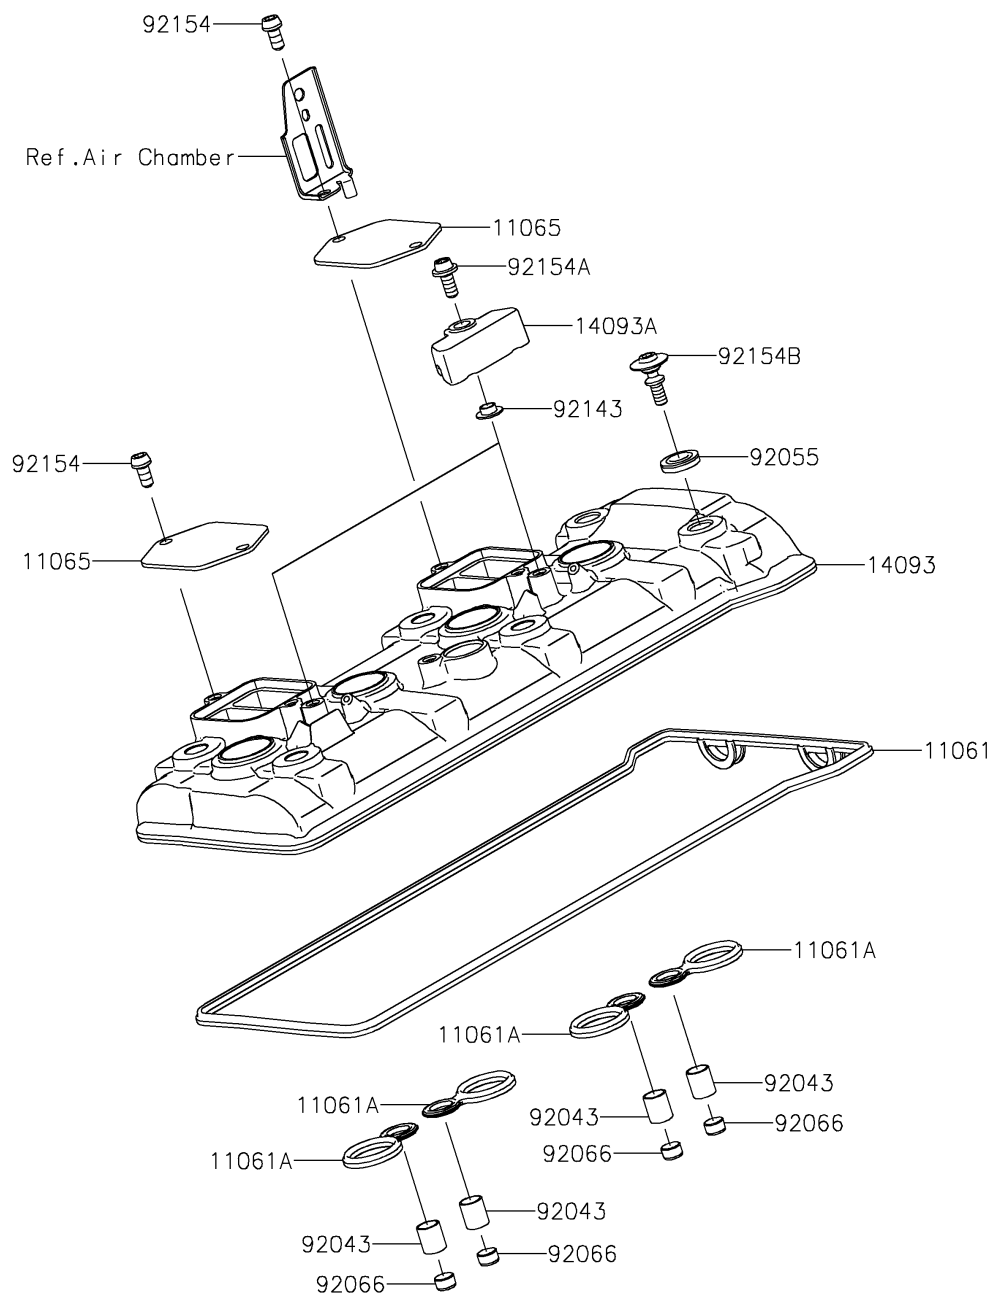

2026 NINJA H2[®]R ABS

PARTS DIAGRAM

Cylinder Head Cover

E1112

2026 NINJA H2[®]R ABS

PARTS LIST

Cylinder Head Cover

ITEM NAME	PART NUMBER	QUANTITY
GASKET,HEAD COVER (Ref # 11061)	11061-0979	1
GASKET,PLUG HOLE (Ref # 11061A)	11061-1185	4
CAP (Ref # 11065)	11065-0892	2
COVER,HEAD (Ref # 14093)	14093-0092	1
COVER (Ref # 14093A)	14093-0291	2
PIN,10.1X12X14 (Ref # 92043)	92043-4009	4
RING-O (Ref # 92055)	92055-0820	6
PLUG (Ref # 92066)	92066-0823	4
COLLAR (Ref # 92143)	92143-1331	2
BOLT,SOCKET,6X12 (Ref # 92154)	92154-1453	4
BOLT,SOCKET,6X14 (Ref # 92154A)	92154-1460	2
BOLT (Ref # 92154B)	92154-1468	6