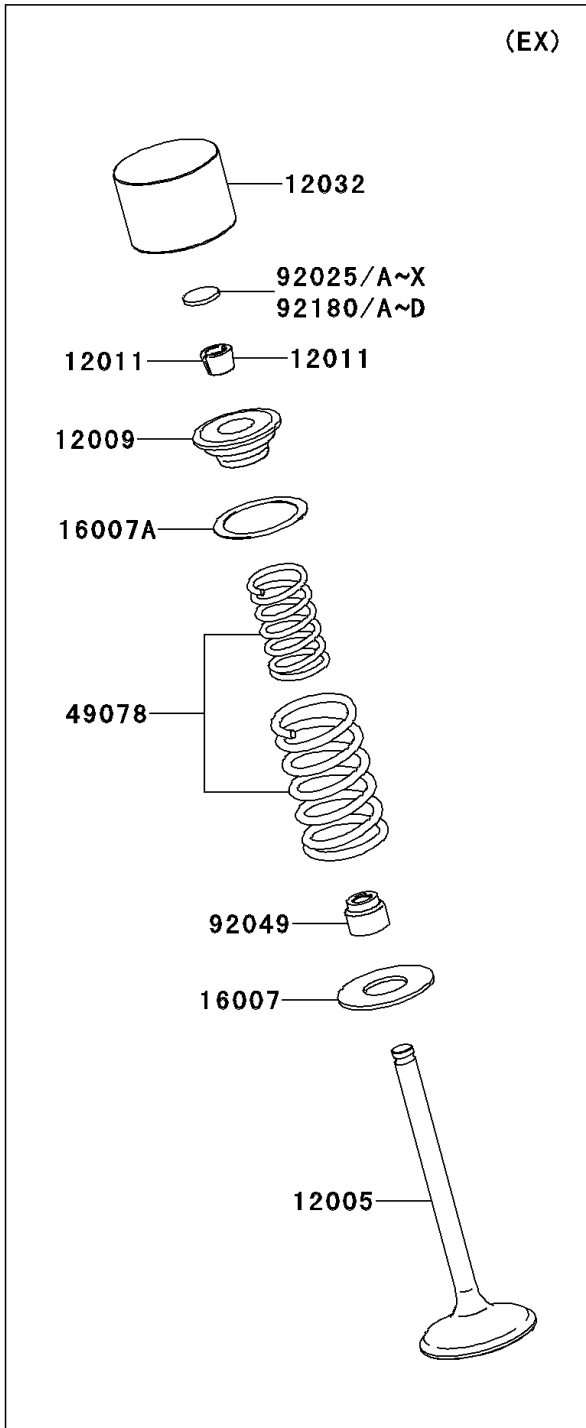

2010 KFX[®] 450R

PARTS DIAGRAM

Valve(s)

E1210

2010 KFX[®] 450R

PARTS LIST

Valve(s)

Kawasaki

Let the Good Times Roll[®]

ITEM NAME

PART NUMBER

QUANTITY
