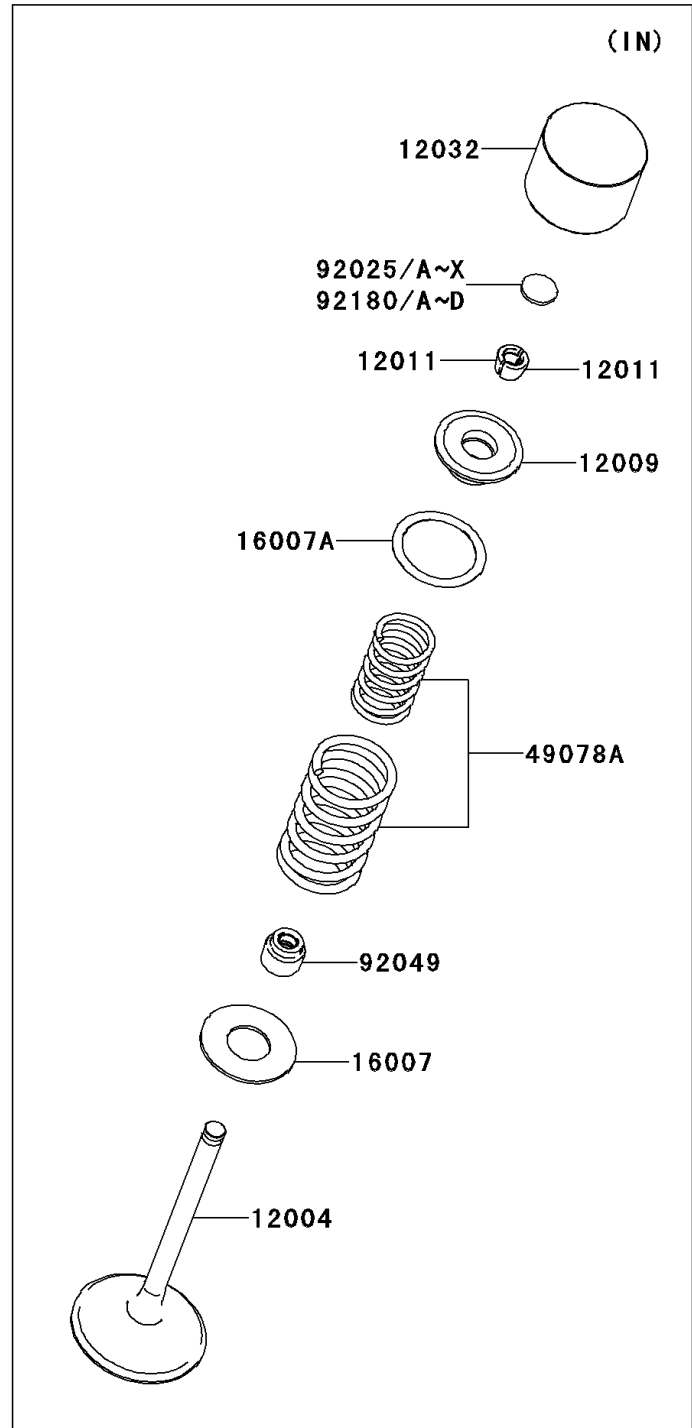

2010 KFX[®] 450R

PARTS DIAGRAM

Valve(s)

E1210

2010 KFX[®] 450R

PARTS LIST

Valve(s)

Kawasaki

Let the Good Times Roll[®]

ITEM NAME

PART NUMBER

QUANTITY
