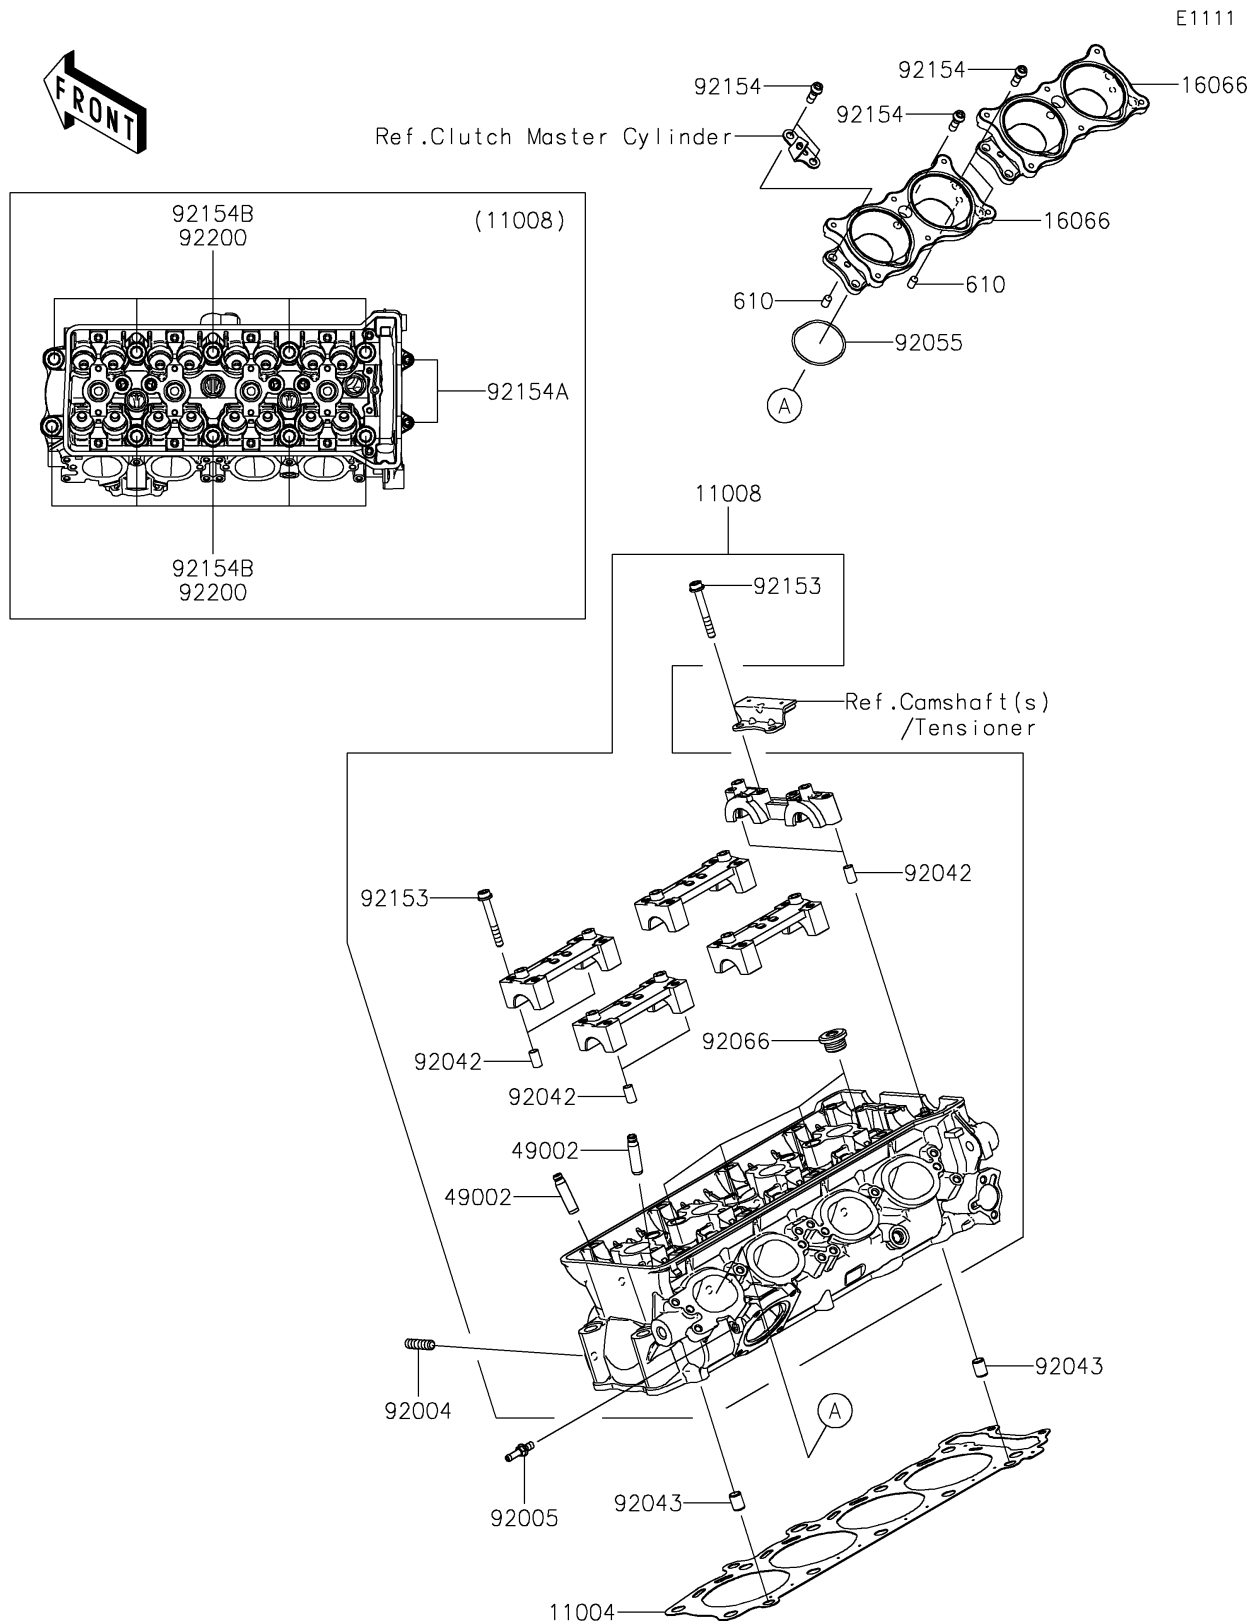

2026 NINJA H2[®]R ABS

PARTS DIAGRAM

Cylinder Head

2026 NINJA H2[®]R ABS

PARTS LIST

Cylinder Head

ITEM NAME

PART NUMBER

QUANTITY
