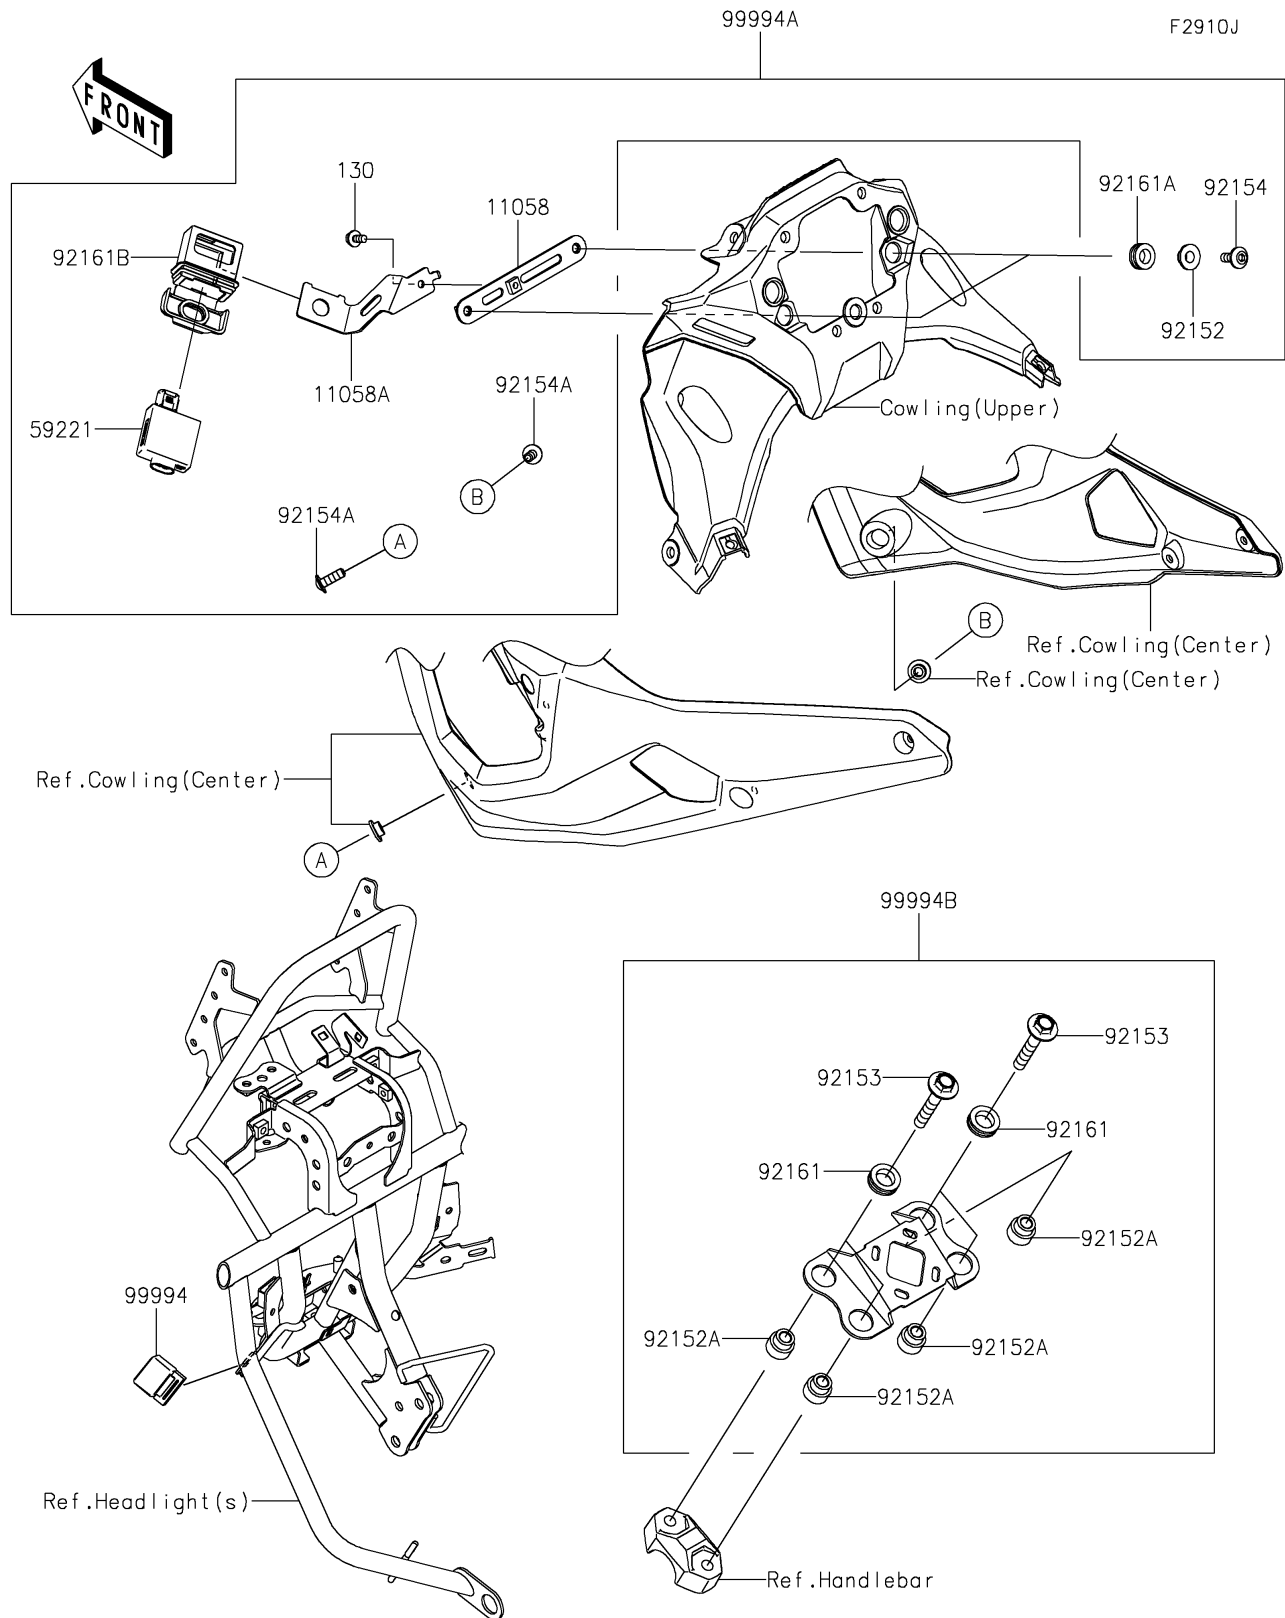

2026 KLE500 SE ABS

PARTS DIAGRAM

Accessory(Electrical)

2026 KLE500 SE ABS

PARTS LIST

Accessory(Electrical)

ITEM NAME	PART NUMBER	QUANTITY
BRACKET (Ref # 11058)	11058-7934	1
BRACKET (Ref # 11058A)	11058-7935	1
CONNECTOR-CORD,USB TYPE-C (Ref # 59221)	59221-0022	1
COLLAR (Ref # 92152)	92152-2770	2
COLLAR (Ref # 92152A)	92152-3945	4
BOLT,8X50 (Ref # 92153)	92153-1135	4
BOLT,SOCKET,6X16 (Ref # 92154)	92154-4421	2
BOLT,SOCKET,6X18 (Ref # 92154A)	92154-7967	2
DAMPER (Ref # 92161)	92161-0279	4
DAMPER,10X18X6.5 (Ref # 92161A)	92161-2091	2
DAMPER (Ref # 92161B)	92161-2731	1
ACC-RELAY (Ref # 99994)	99994-1985	1
USB TYPE-C (Ref # 99994A)	99994-2268	1
GPS NAVI BKT (Ref # 99994B)	99994-2290	1
BOLT-FLANGED,5X10 (Ref # 130)	130BA0510	1