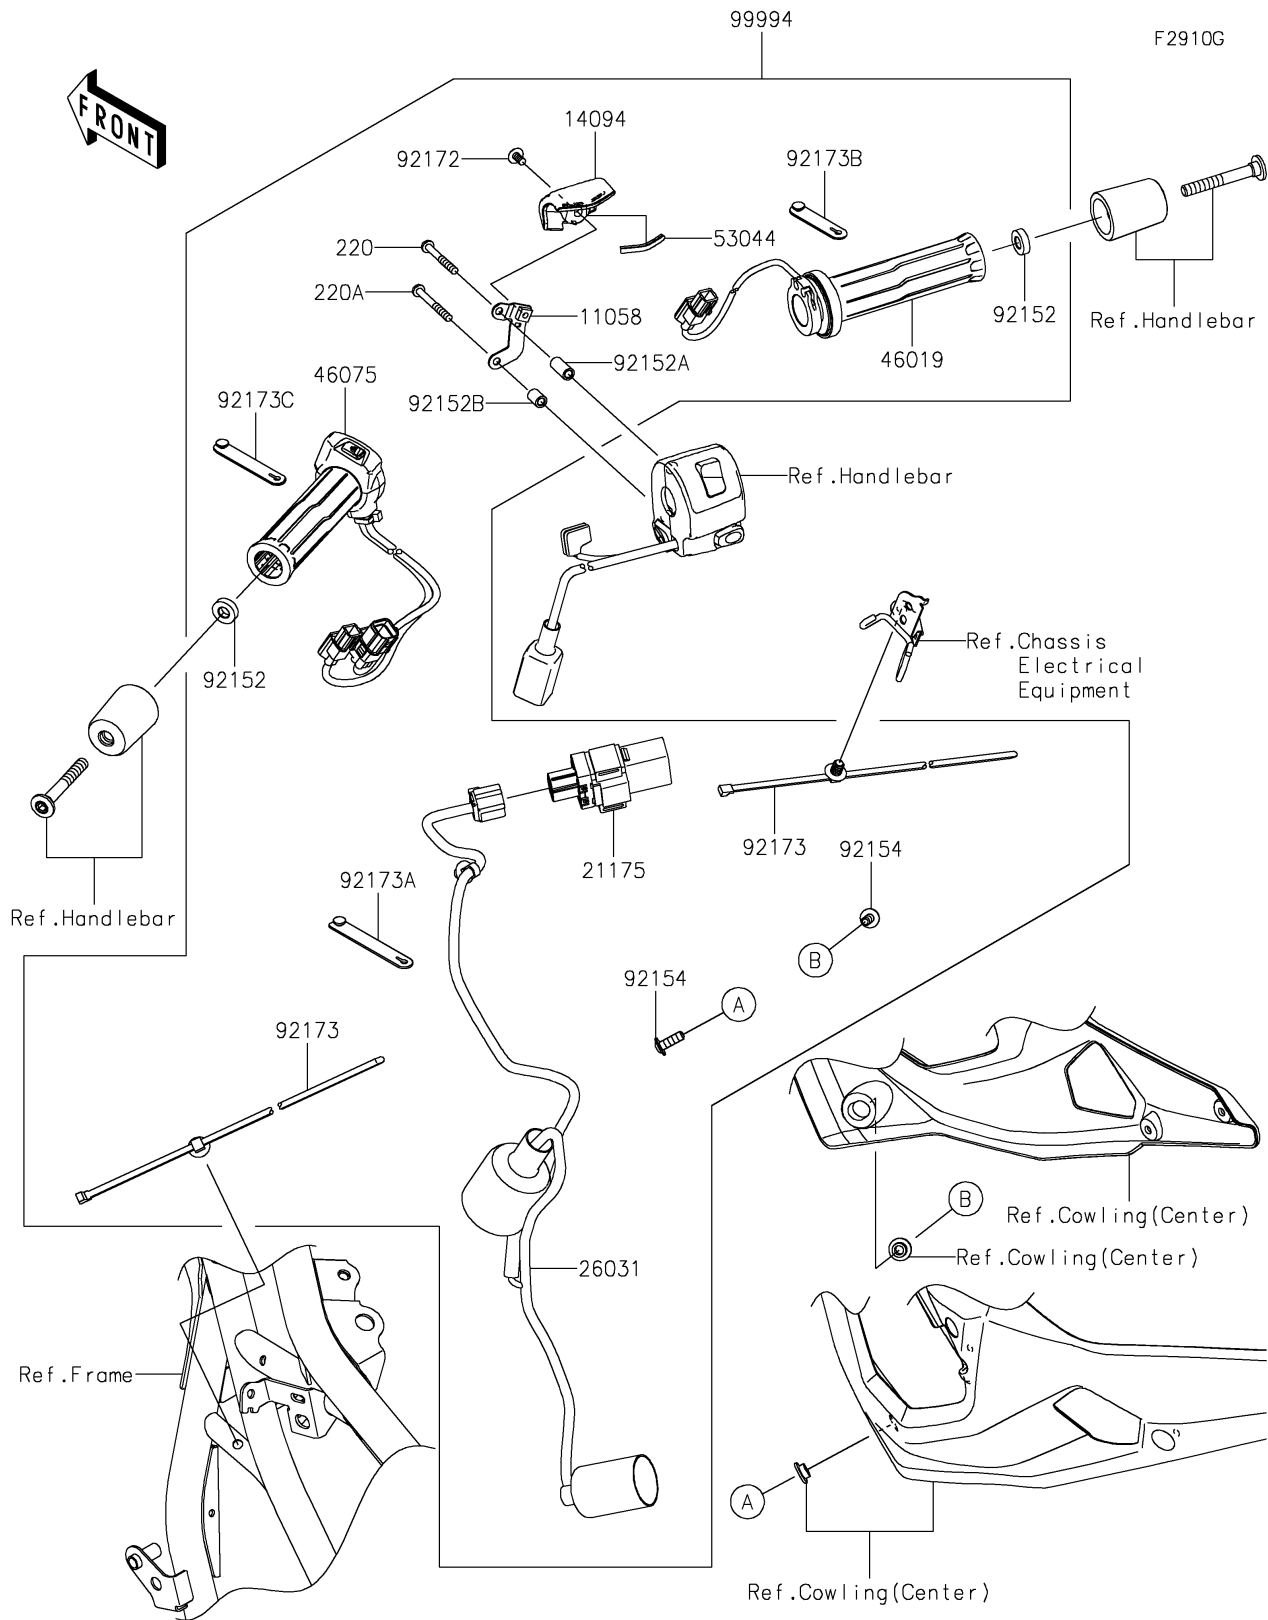

2026 KLE® 500 SE ABS

PARTS DIAGRAM

Accessory(Grip Heater)

2026 KLE[®] 500 SE ABS

PARTS LIST

Accessory(Grip Heater)

ITEM NAME

PART NUMBER

QUANTITY
