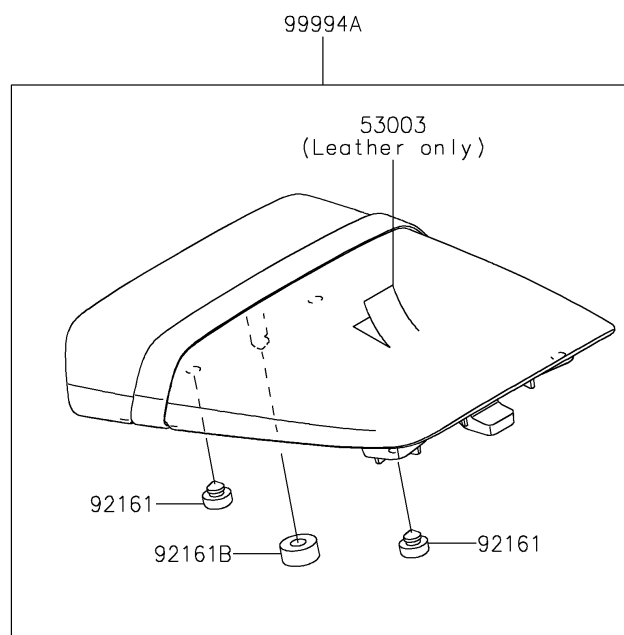

2026 KLE[®] 500 SE ABS

PARTS DIAGRAM

Accessory(Seat)

F2910F

2026 KLE[®] 500 SE ABS

PARTS LIST

Accessory(Seat)

ITEM NAME

PART NUMBER

QUANTITY
