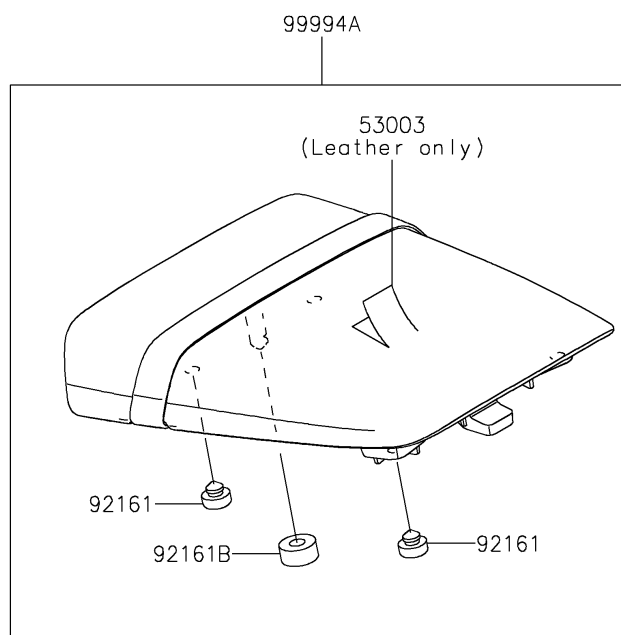

2026 KLE500 SE ABS

PARTS DIAGRAM

Accessory(Seat)

F2910F

2026 KLE500 SE ABS

PARTS LIST

Accessory(Seat)

Kawasaki

Let the Good Times Roll®

ITEM NAME	PART NUMBER	QUANTITY
LEATHER,BLACK+GRY+BLK (Ref # 53003)	53003-0738-77S	1
LEATHER,S.GRAY+BLK (Ref # 53003A)	53003-0740-13D	1
DAMPER,10X20X8 (Ref # 92161)	92161-1609	4
DAMPER,SEAT BRACKET,FR (Ref # 92161A)	92161-1865	1
DAMPER (Ref # 92161B)	92161-2640	1
DAMPER (Ref # 92161C)	92161-2711	4
LOW SEAT FRONT,S.GRAY+BLK (Ref # 99994)	99994-2269-13D	1
ERGO-FIT PILLION SEAT,BLACK+GR (Ref # 99994A)	99994-2270-77S	1