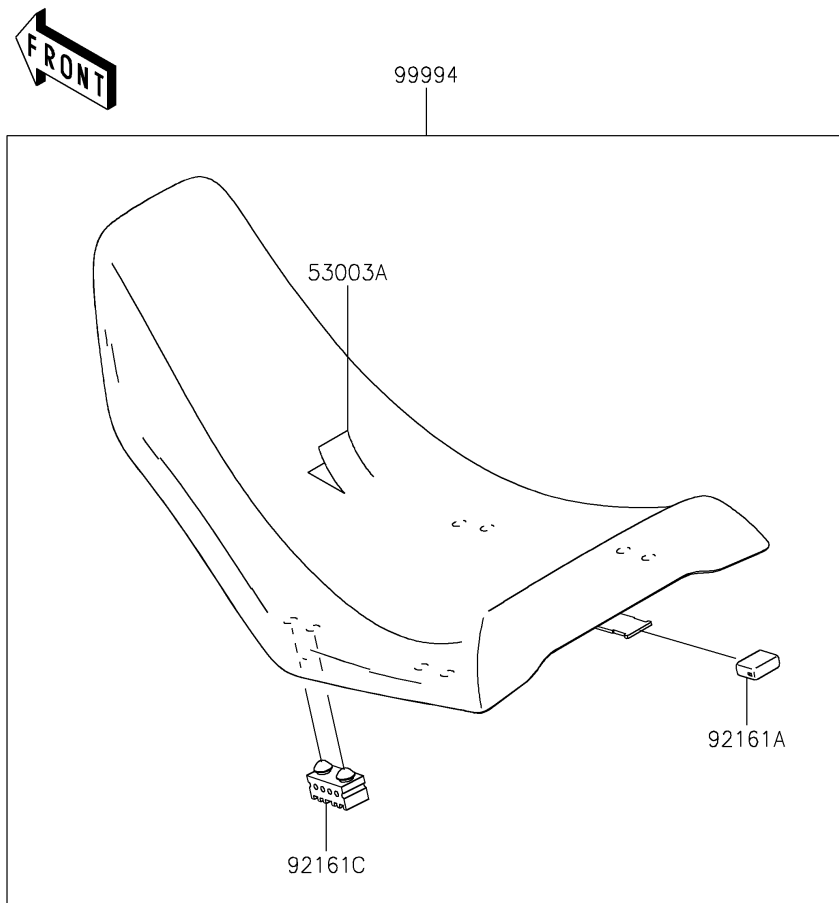

2026 KLE500 SE ABS

PARTS DIAGRAM

Accessory(Seat)

F2910F

2026 KLE500 SE ABS

PARTS LIST

Accessory(Seat)

Kawasaki

Let the Good Times Roll®

ITEM NAME	PART NUMBER	QUANTITY
LEATHER,BLACK+GRY+BLK (Ref # 53003)	53003-0738-77S	1
LEATHER,S.GRAY+BLK (Ref # 53003A)	53003-0740-13D	1
DAMPER,10X20X8 (Ref # 92161)	92161-1609	4
DAMPER,SEAT BRACKET,FR (Ref # 92161A)	92161-1865	1
DAMPER (Ref # 92161B)	92161-2640	1
DAMPER (Ref # 92161C)	92161-2711	4
LOW SEAT FRONT,S.GRAY+BLK (Ref # 99994)	99994-2269-13D	1
ERGO-FIT PILLION SEAT,BLACK+GR (Ref # 99994A)	99994-2270-77S	1