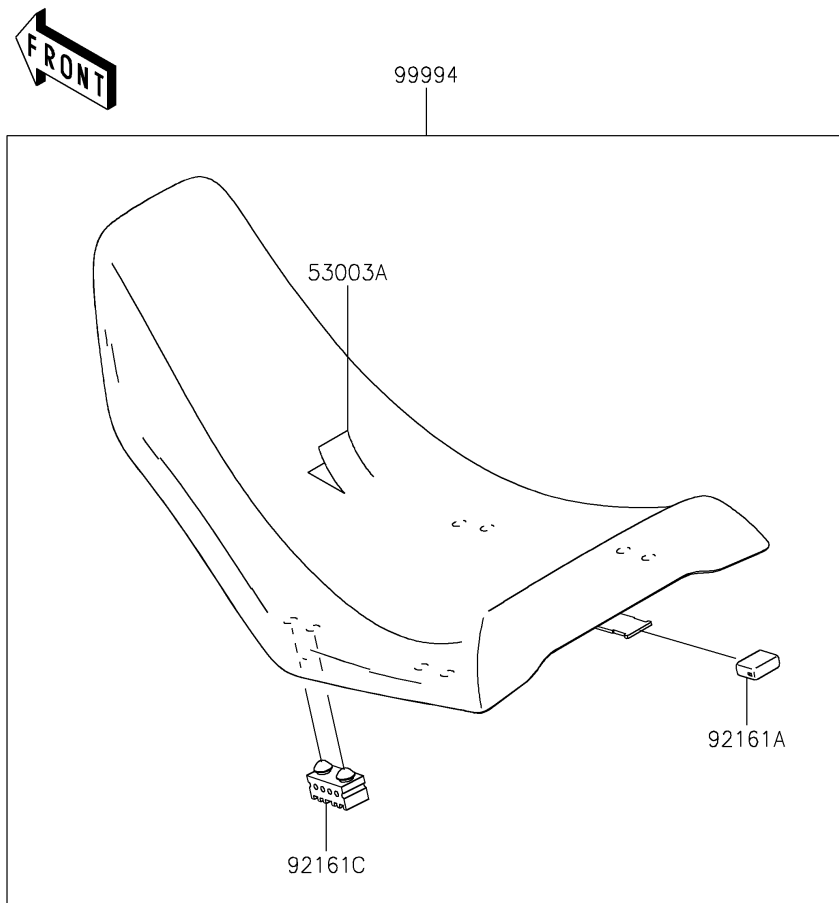

2026 KLE[®] 500 SE ABS

PARTS DIAGRAM

Accessory(Seat)

F2910F

2026 KLE[®] 500 SE ABS

PARTS LIST

Accessory(Seat)

ITEM NAME	PART NUMBER	QUANTITY
LEATHER,BLACK+GRY+BLK (Ref # 53003)	53003-0738-77S	1
LEATHER,S.GRAY+BLK (Ref # 53003A)	53003-0740-13D	1
DAMPER,10X20X8 (Ref # 92161)	92161-1609	4
DAMPER,SEAT BRACKET,FR (Ref # 92161A)	92161-1865	1
DAMPER (Ref # 92161B)	92161-2640	1
DAMPER (Ref # 92161C)	92161-2711	4
LOW SEAT FRONT,S.GRAY+BLK (Ref # 99994)	99994-2269-13D	1
ERGO-FIT PILLION SEAT,BLACK+GR (Ref # 99994A)	99994-2270-77S	1