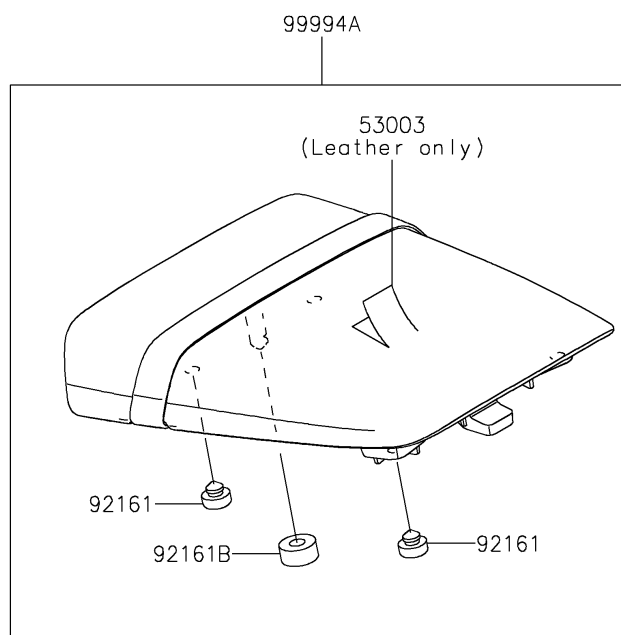

2026 KLE[®] 500 SE ABS

PARTS DIAGRAM

Accessory(Seat)

F2910F

2026 KLE[®] 500 SE ABS

PARTS LIST

Accessory(Seat)

ITEM NAME	PART NUMBER	QUANTITY
LEATHER,BLACK+GRY+BLK (Ref # 53003)	53003-0738-77S	1
LEATHER,S.GRAY+BLK (Ref # 53003A)	53003-0740-13D	1
DAMPER,10X20X8 (Ref # 92161)	92161-1609	4
DAMPER,SEAT BRACKET,FR (Ref # 92161A)	92161-1865	1
DAMPER (Ref # 92161B)	92161-2640	1
DAMPER (Ref # 92161C)	92161-2711	4
LOW SEAT FRONT,S.GRAY+BLK (Ref # 99994)	99994-2269-13D	1
ERGO-FIT PILLION SEAT,BLACK+GR (Ref # 99994A)	99994-2270-77S	1