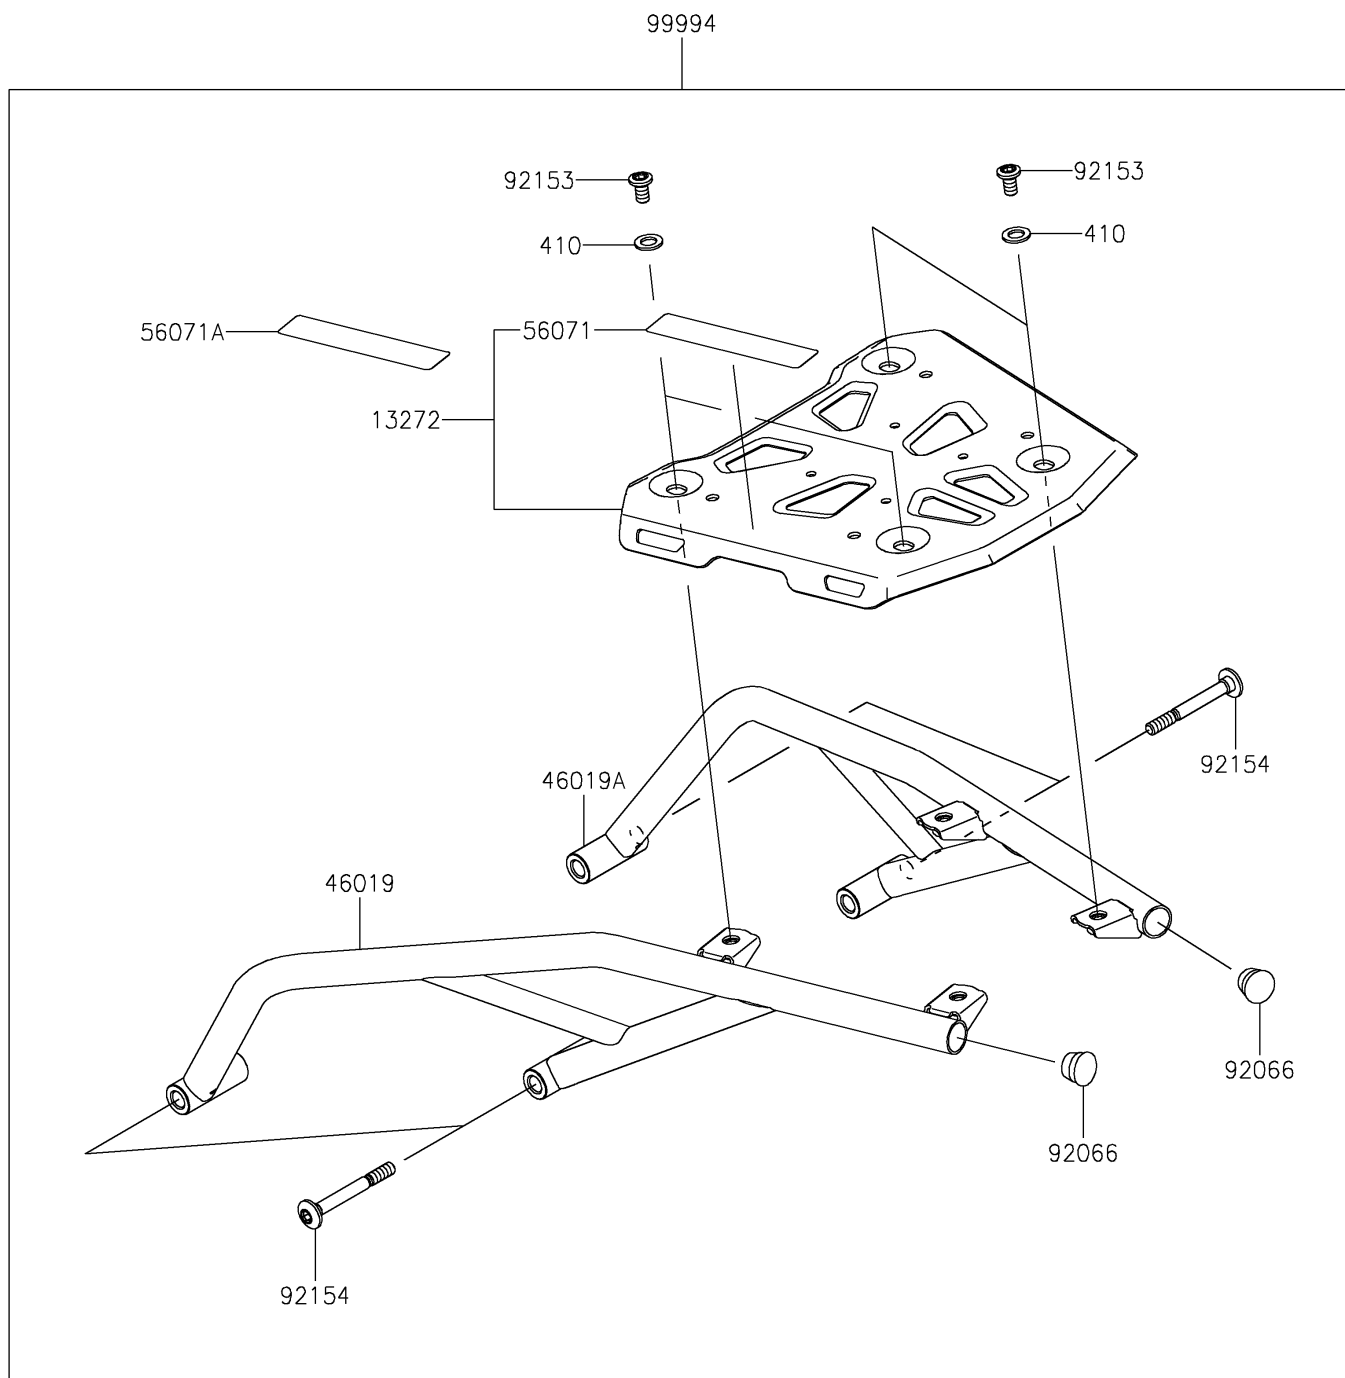

2026 KLE500 SE ABS

PARTS DIAGRAM

Accessory(Carrier)

F2910C

2026 KLE500 SE ABS

PARTS LIST

Accessory(Carrier)

ITEM NAME	PART NUMBER	QUANTITY
PLATE,CARRIER (Ref # 13272)	13272-7707	1
GRIP-ASSY,LH (Ref # 46019)	46019-0138	1
GRIP-ASSY,RH (Ref # 46019A)	46019-0139	1
LABEL-WARNING,CARRIER LOADING (Ref # 56071)	56071-1618	1
LABEL-WARNING,PICTOGRAM (Ref # 56071A)	56071-1619	1
PLUG (Ref # 92066)	92066-1220	2
BOLT,SOCKET,8X15 (Ref # 92153)	92153-1810	4
BOLT,SOCKET,8X73 (Ref # 92154)	92154-2339	4
REAR CARRIER (Ref # 99994)	99994-2271	1
WASHER-PLAIN-SMALL,10MM (Ref # 410)	410AA1000	4