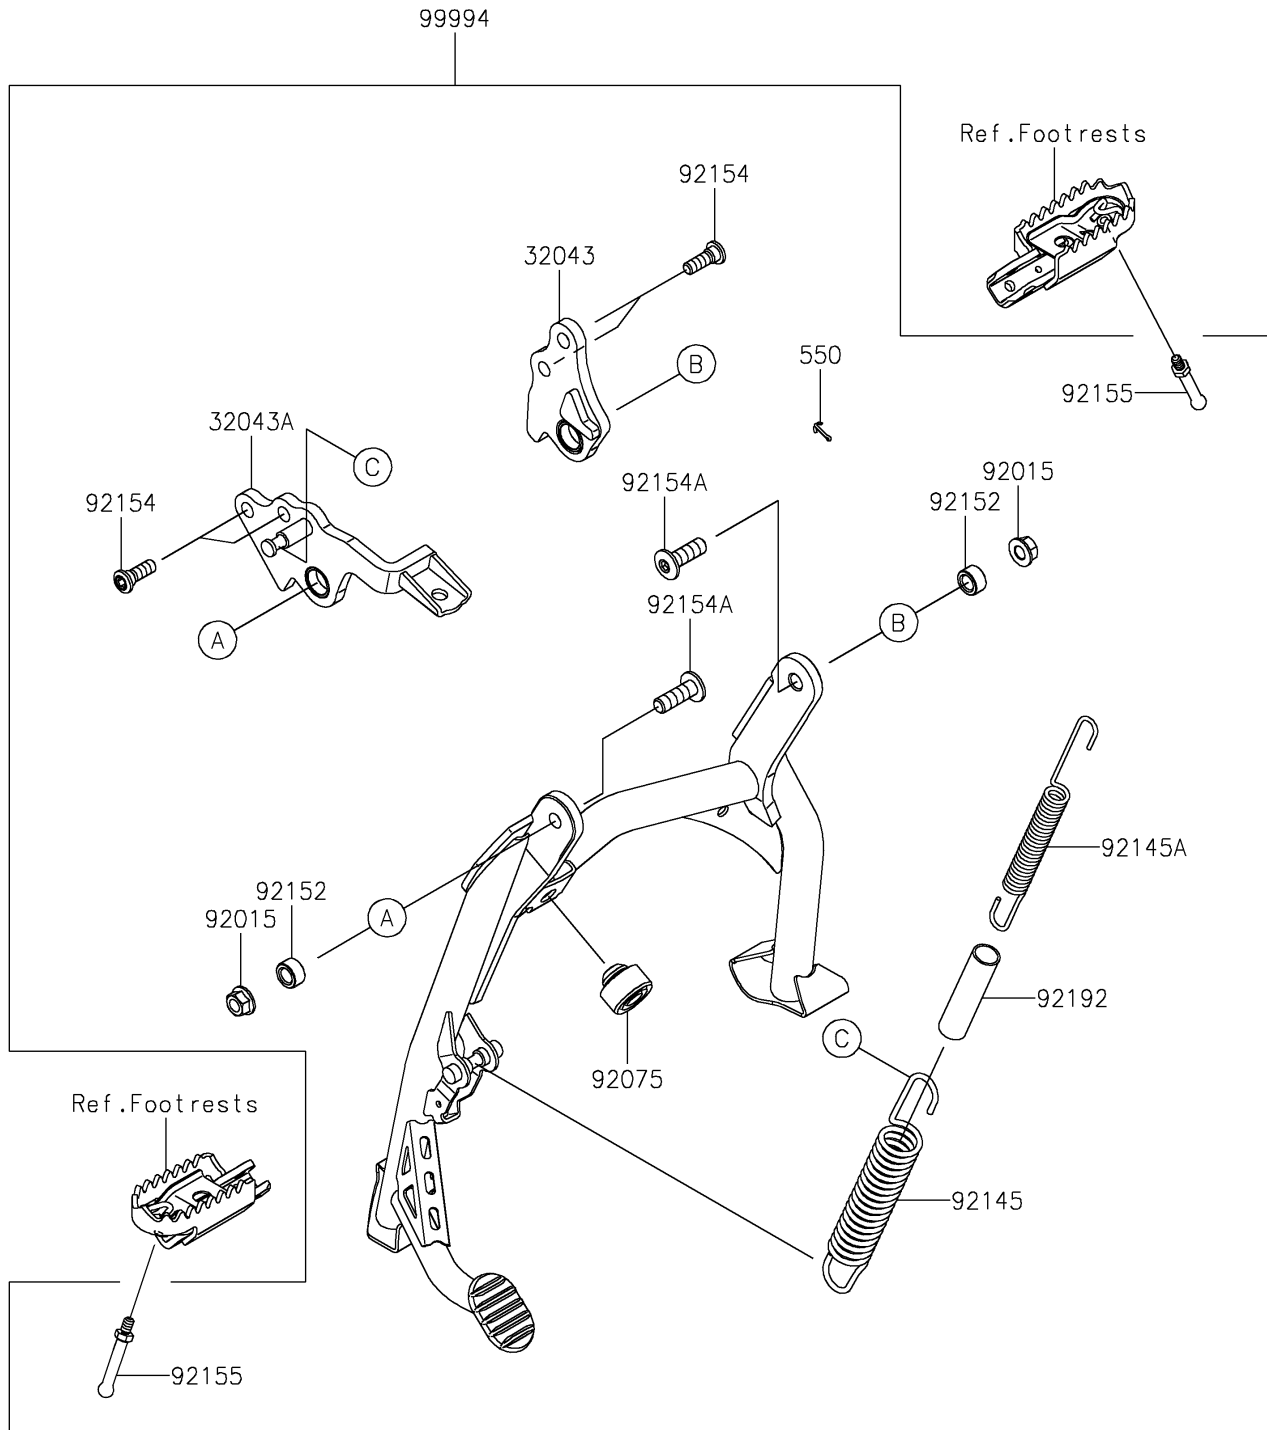

2026 KLE500 SE ABS

PARTS DIAGRAM

Accessory(Center Stand)

F2910B

2026 KLE500 SE ABS

PARTS LIST

Accessory(Center Stand)

ITEM NAME

PART NUMBER

QUANTITY
