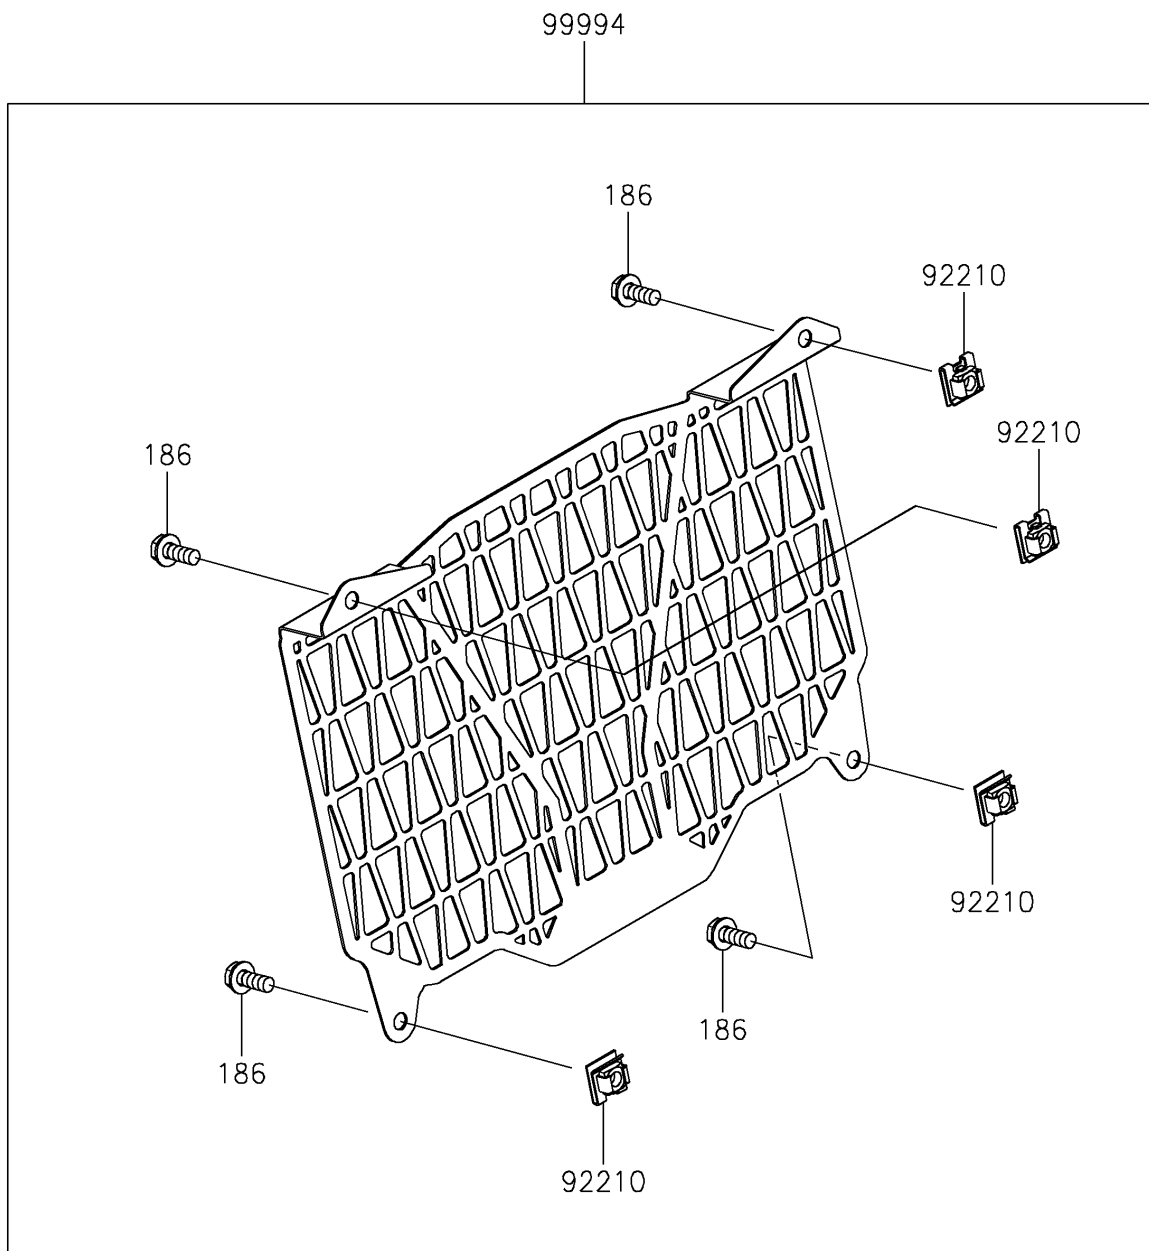

2026 KLE500 SE ABS

PARTS DIAGRAM

Accessory(Radiator Screen)

F2910A

2026 KLE500 SE ABS

PARTS LIST

Accessory(Radiator Screen)

ITEM NAME	PART NUMBER	QUANTITY
NUT,CLIP,6MM (Ref # 92210)	92210-0867	4
RADIATOR SCREEN (Ref # 99994)	99994-2293	1
BOLT-UPSET-WP,6X16 (Ref # 186)	186BB0616	4