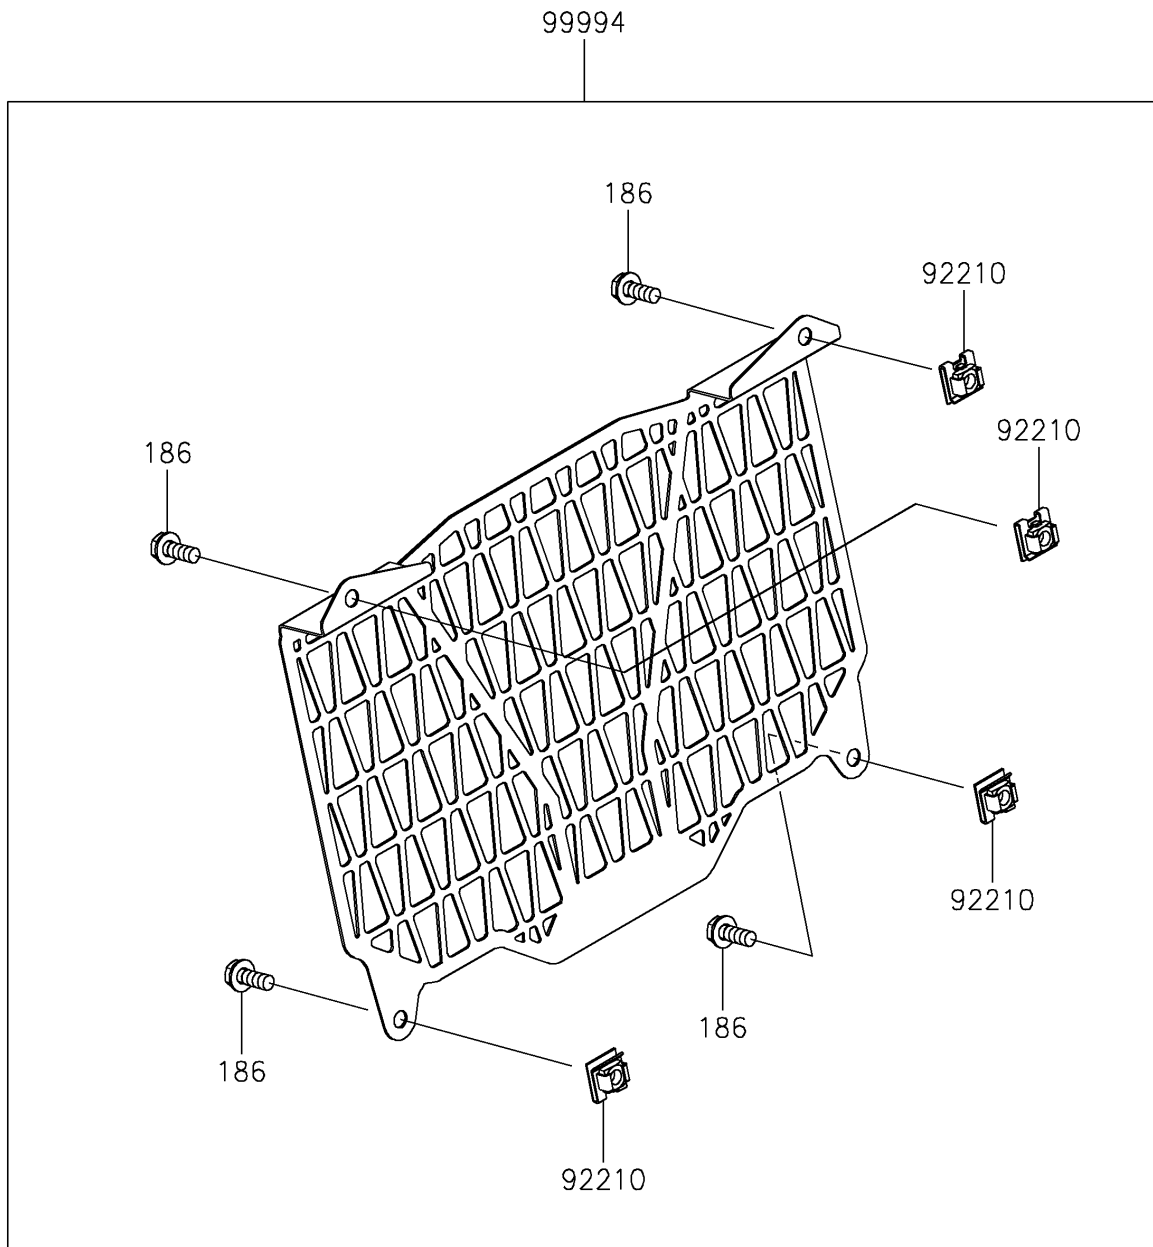

# 2026 KLE<sup>®</sup> 500 SE ABS

## PARTS DIAGRAM

Accessory(Radiator Screen)

F2910A

## PARTS LIST

Accessory(Radiator Screen)

ITEM NAME	PART NUMBER	QUANTITY
NUT,CLIP,6MM (Ref # 92210)	92210-0867	4
RADIATOR SCREEN (Ref # 99994)	99994-2293	1
BOLT-UPSET-WP,6X16 (Ref # 186)	186BB0616	4