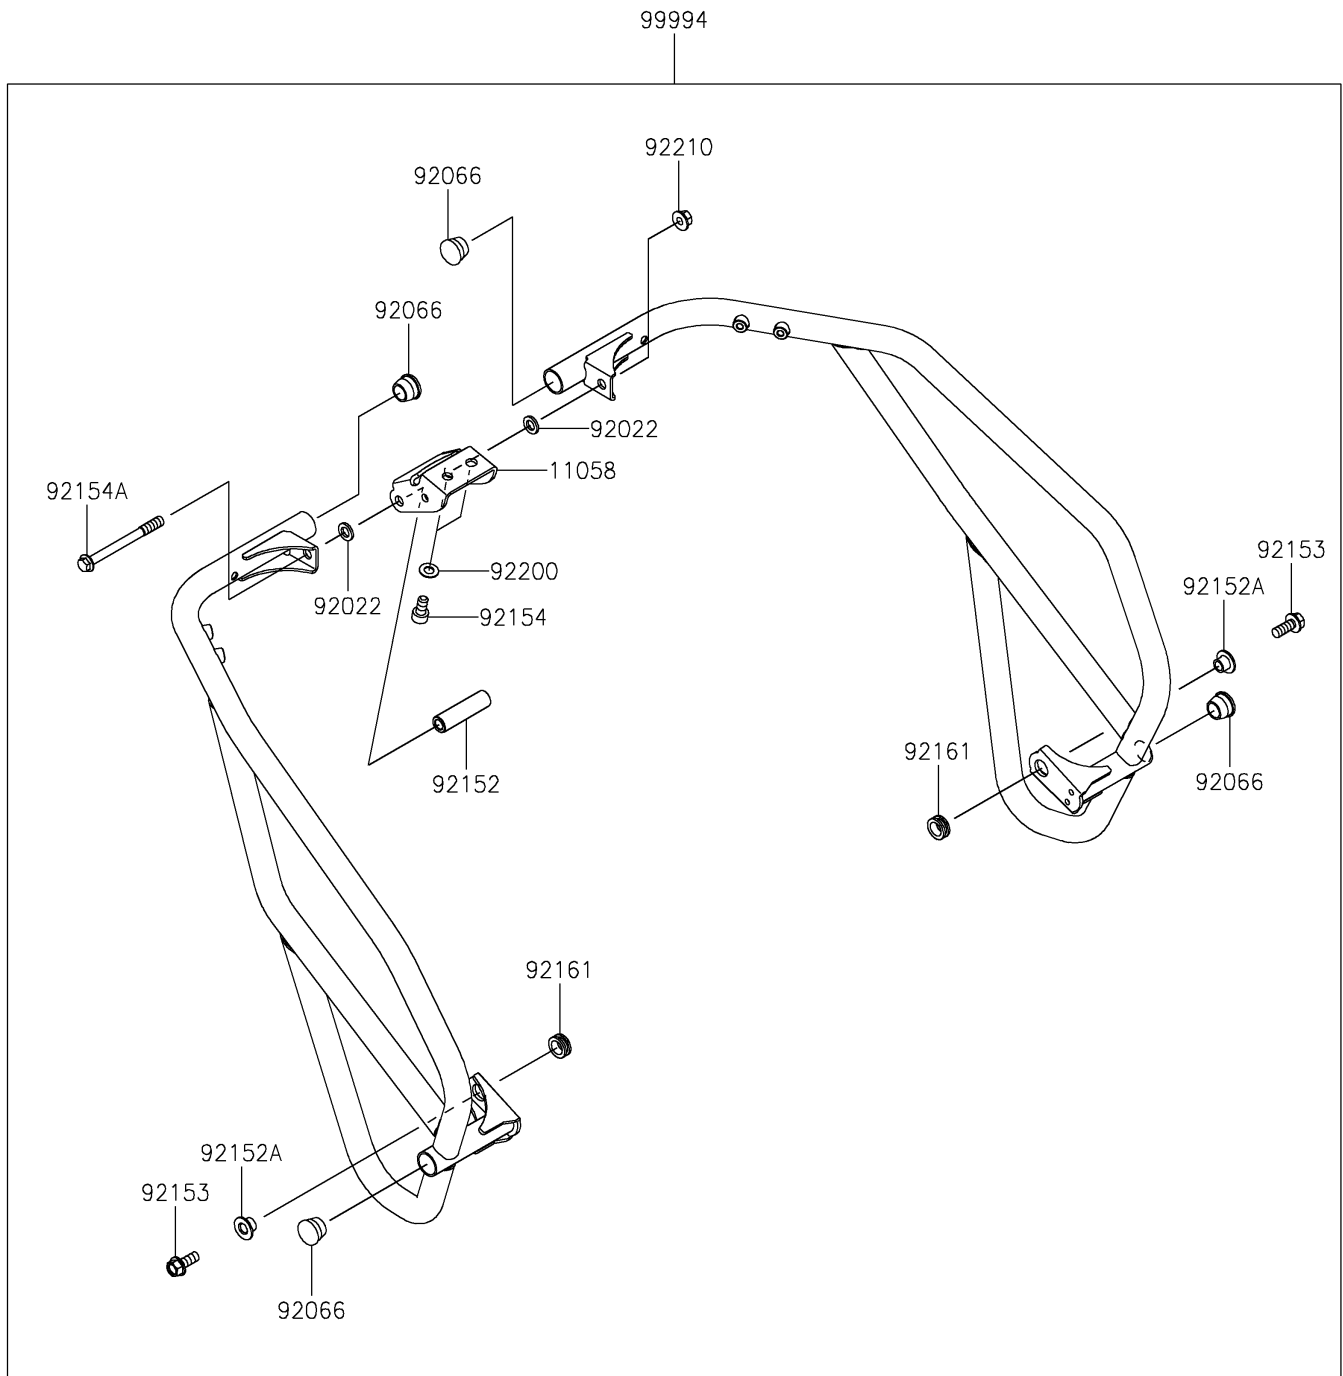

2026 KLE500 SE ABS

PARTS DIAGRAM

Accessory(Engine Guard)

F2910

2026 KLE500 SE ABS

PARTS LIST

Accessory(Engine Guard)

ITEM NAME	PART NUMBER	QUANTITY
BRACKET,FR (Ref # 11058)	11058-2632	1
WASHER,9X15.5X2 (Ref # 92022)	92022-1401	2
PLUG (Ref # 92066)	92066-1220	4
COLLAR,8.5X14.5X54 (Ref # 92152)	92152-3919	1
COLLAR (Ref # 92152A)	92152-4075	2
BOLT,FLANGED,8X20 (Ref # 92153)	92153-0948	2
BOLT,SOCKET,8X16 (Ref # 92154)	92154-7669	2
BOLT,FLANGED,8X85 (Ref # 92154A)	92154-7689	1
DAMPER (Ref # 92161)	92161-0570	2
WASHER,8.2X16X1 (Ref # 92200)	92200-0434	2
NUT,FLANGED,8MM (Ref # 92210)	92210-0304	1
ENGINE GUARD (Ref # 99994)	99994-2263	1